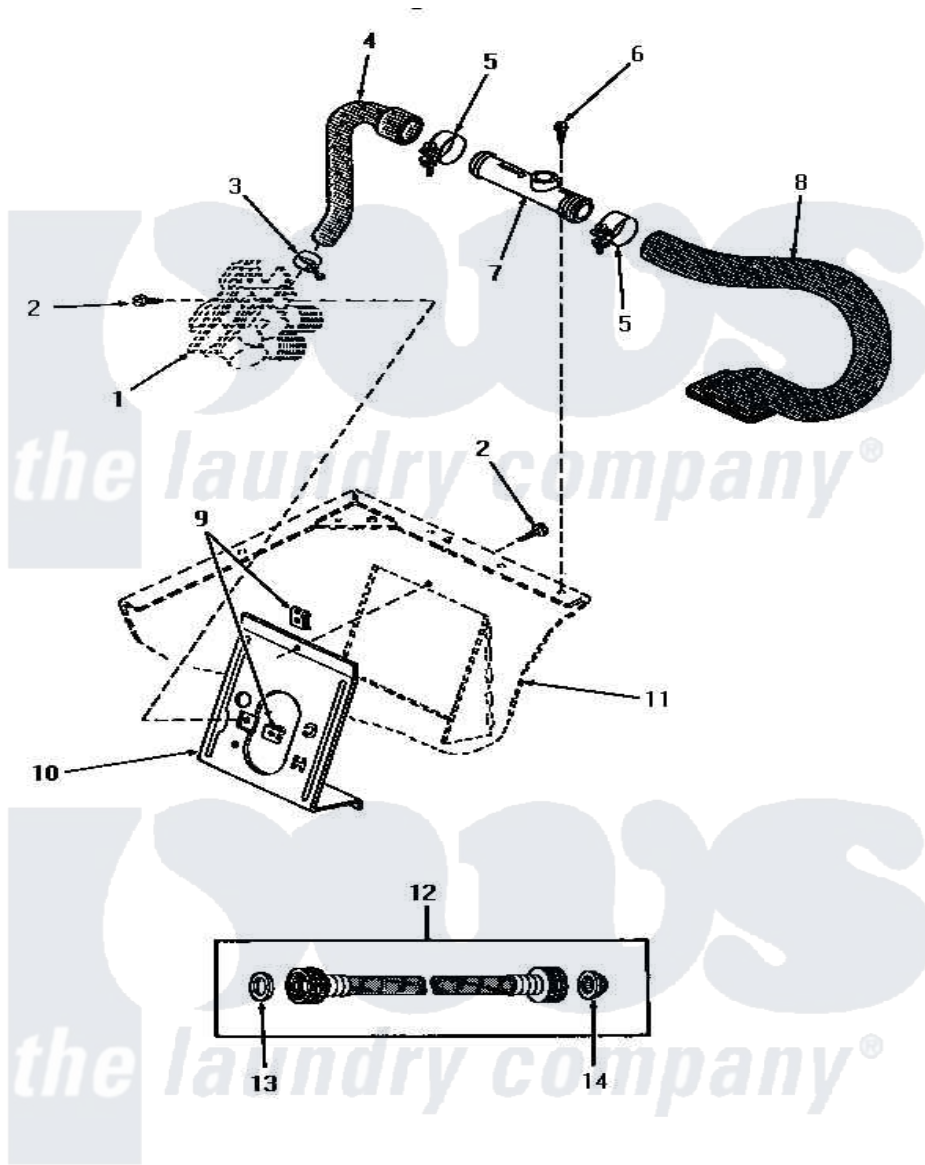

Amana HA4341 08 - INLET/FILL HOSE/BACK FL PREVENTER & BRKT

INLET HOSE, FILLER HOSE, BACK FLOW PREVENTER AND MIXING VALVE MOUNTING BRACKET (through Serial No. N3605084)

Amana [Residential Amana HA4341 Washer Parts](#) Parts Diagram 08 - INLET/FILL HOSE/BACK FL PREVENTER & BRKT

[Click on the part number to view part](#)

Item	Original Part Number	Replaced By	Status	Part Description
1	Y00000000		Not Available	SEE NOTE MIXING VALVE
2	56392		Not Available	SCREW,8-18 X 3/8 TAPPI
3	27643	596669		Clamp, Manifold
4	27183			Hose, Mixing Valve
5	27152		Not Available	CLAMP HOSE
6	23962	W10116760		Screw
7	27118	34280		Assembly, Backflow Prevento
8	27231		Not Available	HOSE
9	54038			NUT, Speed U-Type
10	27126	39407		Bracket, Valve
11	Y00000000		Not Available	SEE NOTE CABINET
12	28330	202860		Inlet Hose Assembly
13	20290	Y013783		Washer, Inlet Hose
14	28605	22002960		Strainer, Washer Inlet