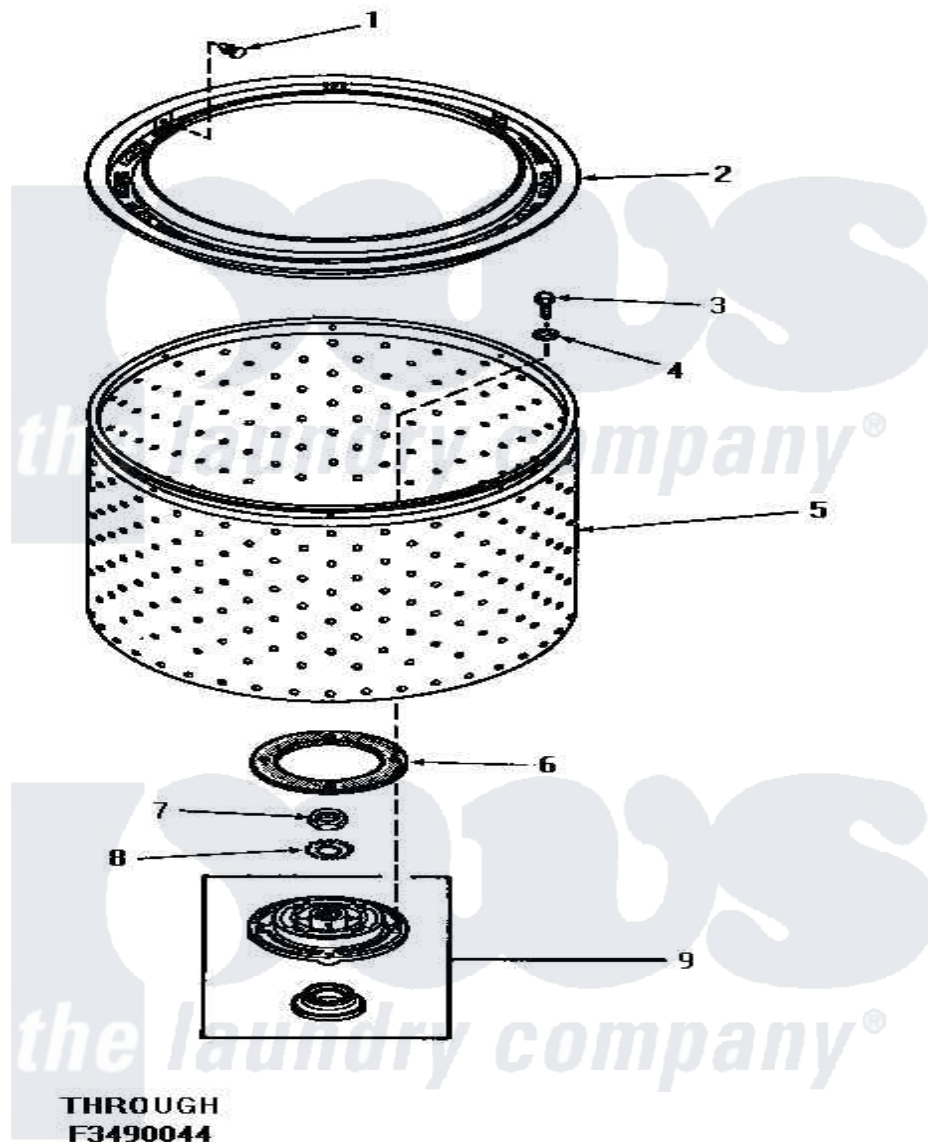

Amana HA4341 10 - LINT FILTER, WASHTUB & HUB

LINT FILTER, WASHTUB AND HUB

Amana [Residential Amana HA4341 Washer Parts](#) Parts Diagram 10 - LINT FILTER, WASHTUB & HUB
 Click on the part number to view part

Item	Original Part Number	Replaced By	Status	Part Description
1	29474			Fastener, Lint Filter
2	27123	33521		Filter Lint/Clothes Guard
3	27202	W10116787		Screw
4	28094			Gasket
5	27074			Motor
"	27073		Not Available	WASHTUB, PORCELAIN
6	27125	39122		Gasket, Washtub
7	Y29220	40016301		Nut, Lock
8	27163			Lockwasher
9	28780	356P3		Kit, Seal-Washer