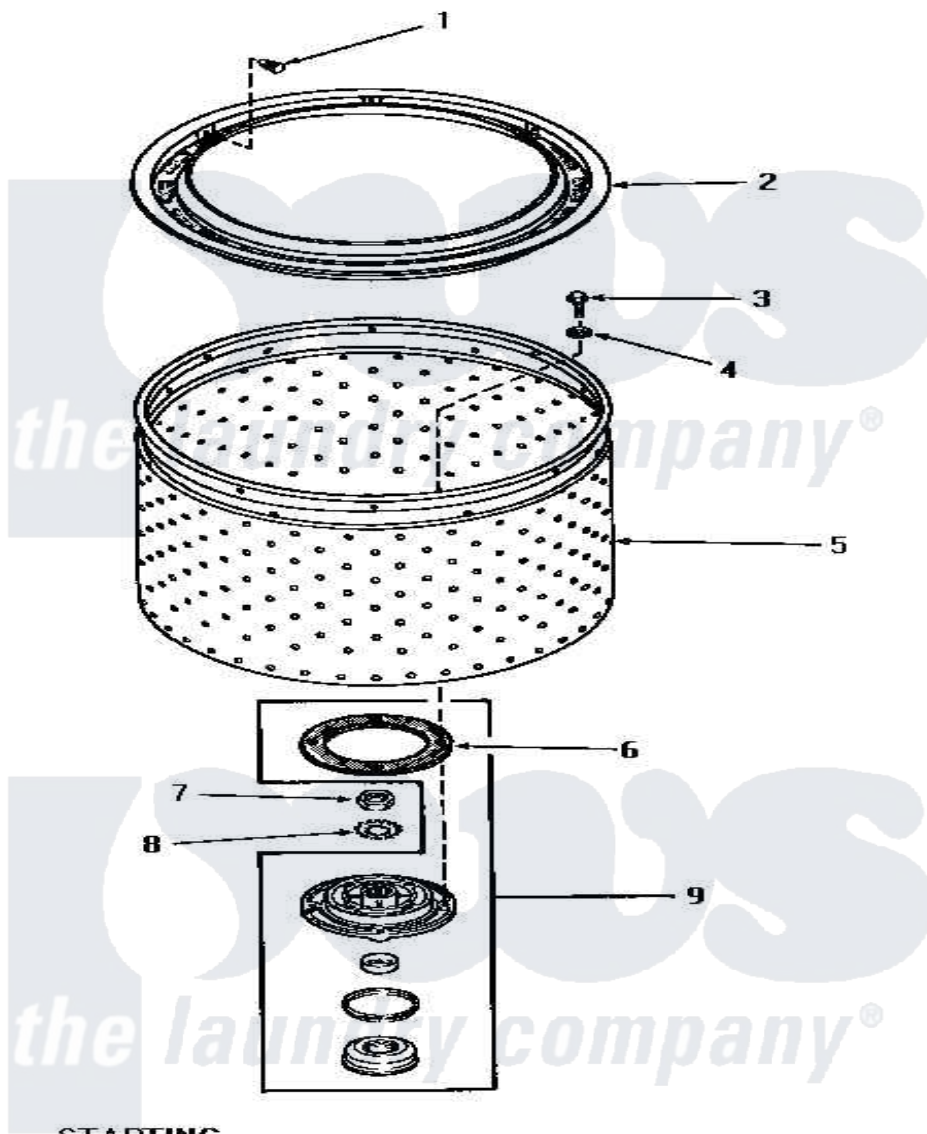

# Amana HA4341 11 - LINT FILTER, WASHTUB & HUB

**STARTING**  
**F3490045**

## LINT FILTER, WASHTUB AND HUB

[Amana Residential Amana HA4341 Washer Parts](#) Parts Diagram 11 - LINT FILTER, WASHTUB & HUB  
Click on the part number to view part

Item	Original Part Number	Replaced By	Status	Part Description
1	<a href="#">29474</a>			Fastener, Lint Filter
2	27123	<a href="#">33521</a>		Filter Lint/Clothes Guard
3	27202	<a href="#">W10116787</a>		Screw
4	<a href="#">28094</a>			Gasket
5	28138		Not Available	WASHTUB, STAINLESS STEEL
"	29074	<a href="#">39252P</a>		Wash Tub
6	27125	<a href="#">39122</a>		Gasket, Washtub
7	Y29220	<a href="#">40016301</a>		Nut, Lock
8	<a href="#">27163</a>			Lockwasher
9	<a href="#">356P3</a>			Kit, Seal-Washer