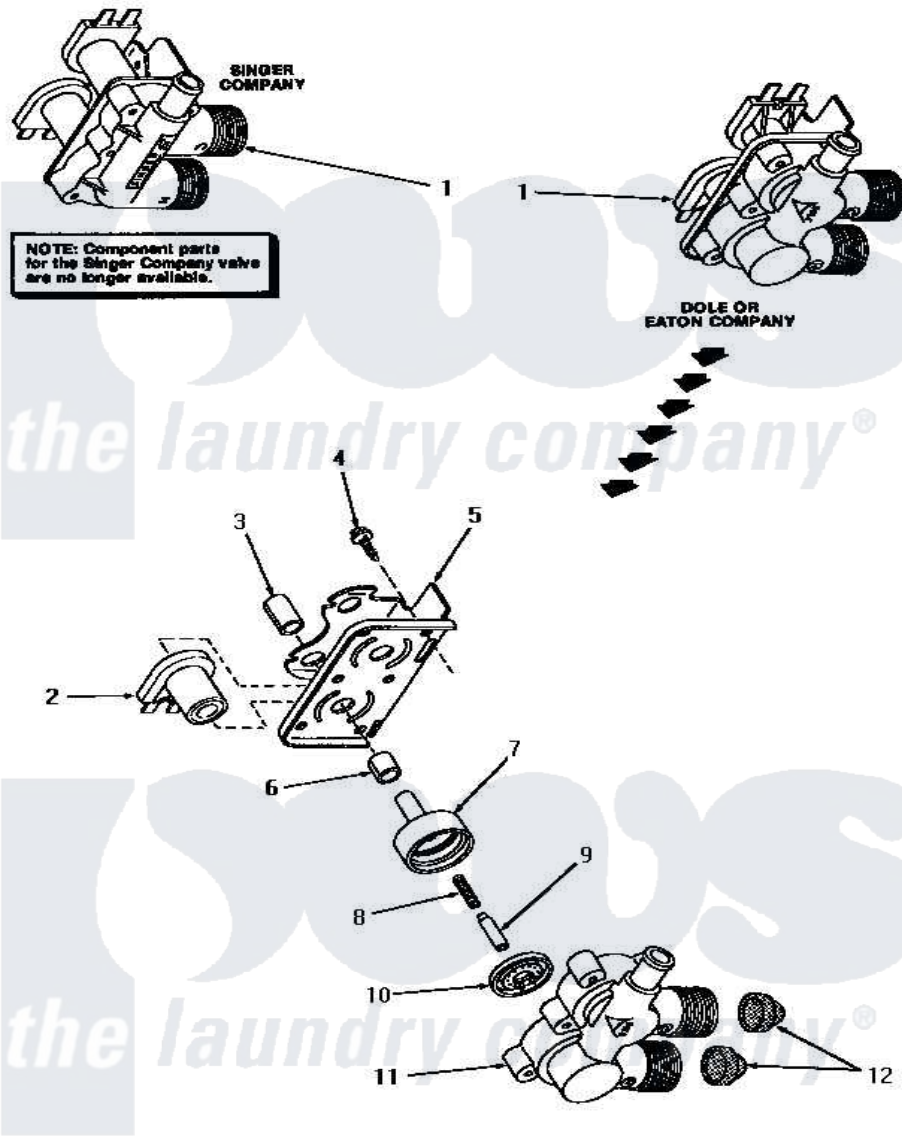

# Amana HA4341 12 - MIXING VALVE ASSY

## MIXING VALVE ASSEMBLY

Amana [Residential Amana HA4341 Washer Parts](#) Parts Diagram 12 - MIXING VALVE ASSY  
 Click on the part number to view part

Item	Original Part Number	Replaced By	Status	Part Description
1	27156	<a href="#">33930</a>		Valve, Mixing
2	24126	<a href="#">33930</a>		Valve, Mixing
3	24128		Not Available	SLEEVE, LONG
4	25817C		Not Available	SCREW
5	Y24158		Not Available	MOUNTING BRACKET
6	24129		Not Available	SLEEVE, SHORT
7	<a href="#">24130</a>			Guide, Armature
8	24131		Not Available	SPRING
9	24132		Not Available	ARMATURE
10	24134		Not Available	DIAPHRAGM
11	Y24159	<a href="#">33930</a>		Valve, Mixing
12	24122	<a href="#">22002960</a>		Strainer, Washer Inlet