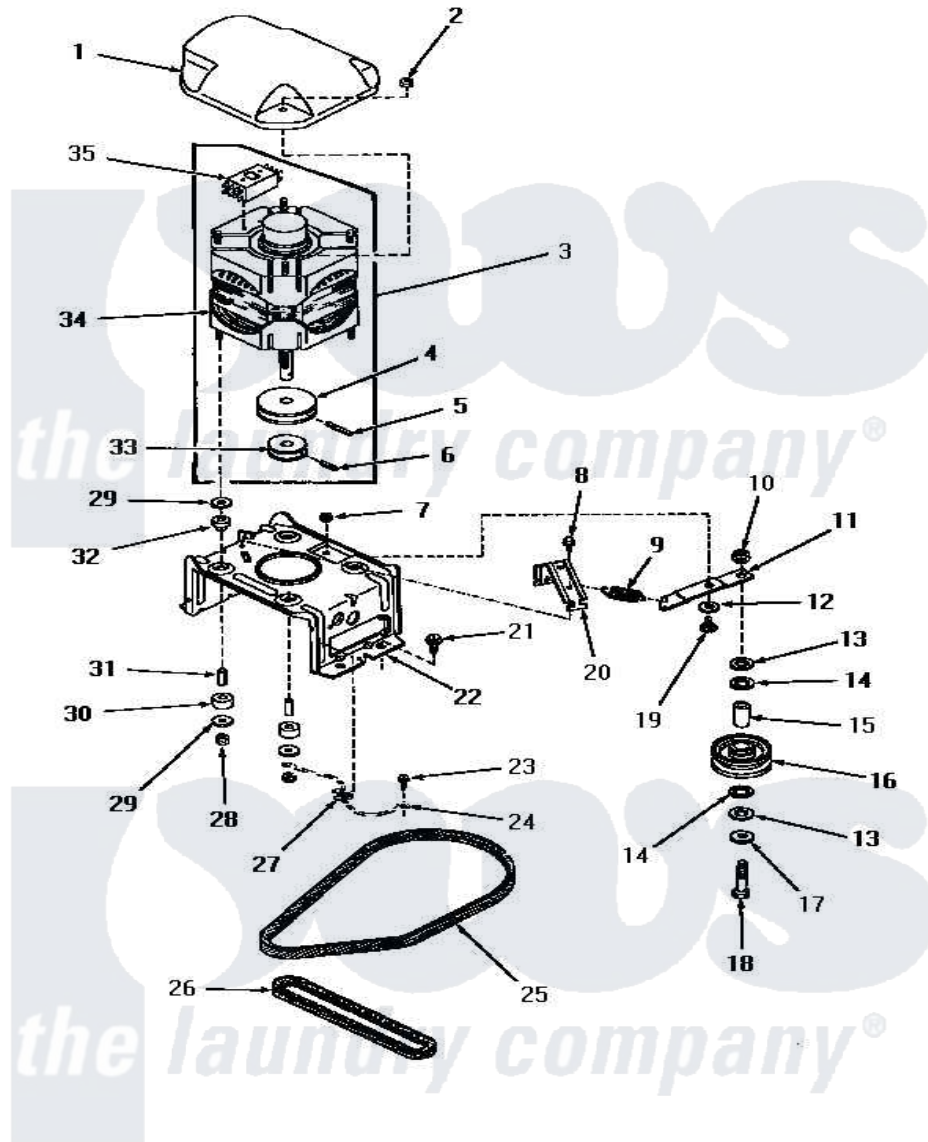

Amana HA4341 13 - MOTOR, MTG BRACKET, BELTS & IDLER ASSY

MOTOR, MOUNTING BRACKET, BELTS AND IDLER ASSEMBLY
(through Serial No. C3455773)

Amana [Residential Amana HA4341 Washer Parts](#) Parts Diagram 13 - MOTOR, MTG BRACKET, BELTS & IDLER ASSY
Click on the part number to view part

Item	Original Part Number	Replaced By	Status	Part Description
1	27136			Shield, Motor
2	27201			Locknut
3	27658	27179P		Motor-Drve
4	27171		Not Available	PULLEY,MOTOR
5	23750			Pin, Roll
6	10416			Pin, Roll
7	52566	27001225		Nut, Jam Mid Lock 1/4-20
8	56264	27001200		Screw
9	27928		Not Available	SPRING
10	56156	358160		Nut
11	27135			Lever, Idler
12	81392	40054701		Washer
13	28018		Not Available	WASHER
14	27210		Not Available	WASHER
15	27601		Not Available	BEARING
16	27212	R9900487		Sheet

17	27211	Not Available	WASHER
18	27209		Bolt
19	27229	40038901	Screw, 1/4-20
20	27929		Xarm Spring
21	27157		Screw, 10-24 X 5/8 Spec
22	27112	Not Available	MOTOR MOUNTING BRACKET
23	26592	Not Available	HEX HEAD SCREW
24	Y00000000	Not Available	SEE NOTE GROUND WIRE, GREEN
25	27246	R9900487	Sheet
26	27155		Belt, Pump
27	Y00161	B5733302	Clip, Ground
28	23604		Nut, Hex 10-32 Lock
29	03888	Not Available	WASHER
30	01953	Not Available	WASHER,LOWER MOTOR MOU
31	27181	Not Available	SPACER,MOTOR
32	01952A		Mounting, Rubber
33	Y27104	Not Available	PULLEY,MOTOR
34	27659	Not Available	MOTOR
35	24139	Not Available	SWITCH,MOTOR
"	24140	Not Available	SWITCH,MOTOR
"	24142	Not Available	SWITCH,MOTOR
"	Y24149		Switch, Motor
NI	258P3	Not Available	KIT,CAPACITOR