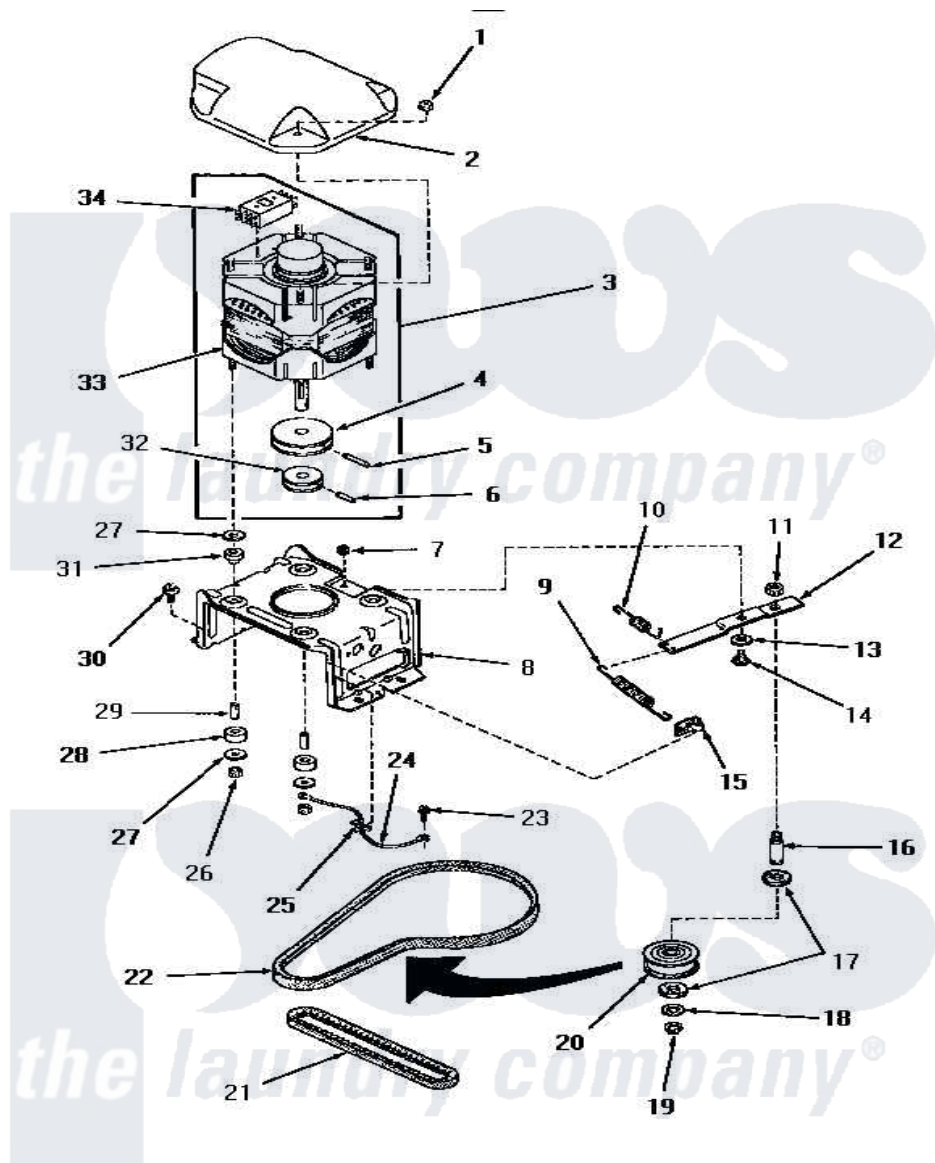

# Amana HA4341 14 - MOTOR, MTG BRACKET, BELTS & IDLER ASSY

**MOTOR, MOUNTING BRACKET, BELTS AND IDLER ASSEMBLY**  
(starting with Serial No. C3486774)

Amana [Residential Amana HA4341 Washer Parts](#) Parts Diagram 14 - MOTOR, MTG BRACKET, BELTS & IDLER ASSY  
Click on the part number to view part

Item	Original Part Number	Replaced By	Status	Part Description
1	<a href="#">27201</a>			Locknut
2	<a href="#">27136</a>			Shield, Motor
3	27658	<a href="#">27179P</a>		Motor-Drive
4	27171		Not Available	PULLEY,MOTOR
5	<a href="#">23750</a>			Pin, Roll
6	<a href="#">10416</a>			Pin, Roll
7	52566	<a href="#">27001225</a>		Nut, Jam Mid Lock 1/4-20
8	<a href="#">28791</a>			Bracket, Motor Mount
9	28807	<a href="#">37366</a>		Spring, Idler
10	30620		Not Available	SPRING,IDLER LEVER HEL
11	28803	<a href="#">2221070</a>		Clamp, Nylon
12	31054	<a href="#">40041002</a>		Lever, Idler
13	81392	<a href="#">40054701</a>		Washer
14	27229	<a href="#">40038901</a>		Screw, 1/4-20
15	<a href="#">28849</a>			Clip, Spring
16	<a href="#">28802</a>			Shaft, Idler