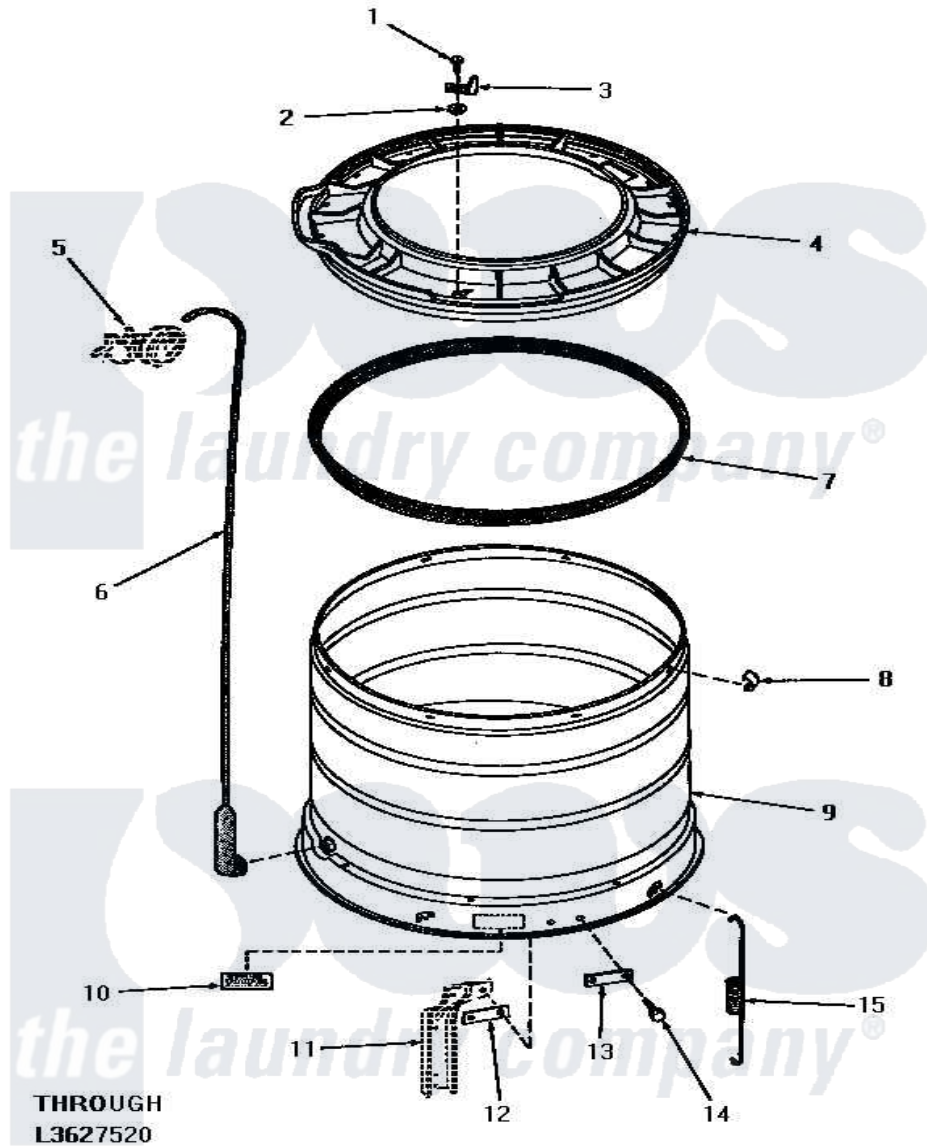

Amana HA4341 15 - OUTER TUB, COVER & PRESSURE HOSE

OUTER TUB, COVER AND PRESSURE HOSE

Amana [Residential Amana HA4341 Washer Parts](#) Parts Diagram 15 - OUTER TUB, COVER & PRESSURE HOSE
 Click on the part number to view part

Item	Original Part Number	Replaced By	Status	Part Description
1	25723	27001200		Screw
2	03815			Lockwasher, No.10 Ext Shk
3	27247			Trigger, Out-Of-Bal Swi
4	27137	31153		Cover Outer Tub
5	Y00000000		Not Available	SEE NOTE PRESSURE SWITCH
6	29077		Not Available	ASSY,PRESSURE FILL HOSxREPLACE
7	27184			Gasket, Tub Cover
8	Y27017		Not Available	CLIP,SPRING
9	27071		Not Available	OUTER TUB
10	Y27195		Not Available	STICKER
11	Y00000000		Not Available	SEE NOTE SUPPORT LEG
12	27927			Plate, Leg .032
13	27926			Plate, Leg .063
14	27205	40128701		Screw, 5/16-18 X .50
15	27239			Spring, Leg