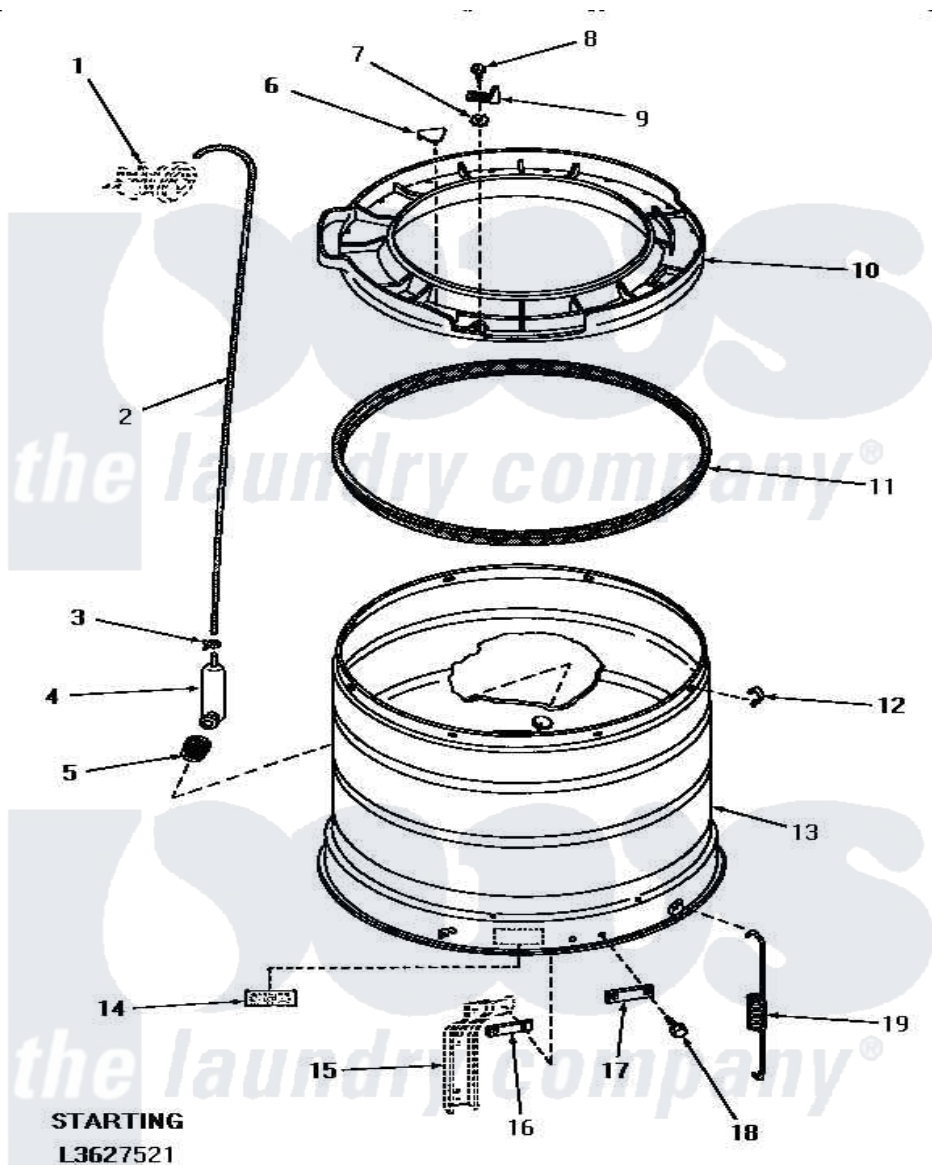

# Amana HA4341 16 - OUTER TUB, COVER & PRESSURE HOSE

## OUTER TUB, COVER AND PRESSURE HOSE

Amana [Residential Amana HA4341 Washer Parts](#) Parts Diagram 16 - OUTER TUB, COVER & PRESSURE HOSE

[Click on the part number to view part](#)

Item	Original Part Number	Replaced By	Status	Part Description
1	Y00000000		Not Available	SEE NOTE PRESSURE SWITCH
2	29213	<a href="#">39125</a>		Tubing 31
3	Y22294	<a href="#">596669</a>		Clamp, Manifold
4	29116		Not Available	PRESSURE ACCUMULATOR
5	29175	<a href="#">40037801</a>		Grommet
6	29901		Not Available	PLUG,SNAP-IN-OUTER TUB
7	<a href="#">03815</a>			Lockwasher, No.10 Ext Shk
8	25723	<a href="#">27001200</a>		Screw
9	<a href="#">27247</a>			Trigger, Out-Of-Bal Swi
10	29555	<a href="#">31153</a>		Cover Outer Tub
11	<a href="#">27184</a>			Gasket, Tub Cover
12	Y27017		Not Available	CLIP,SPRING
13	29232		Not Available	OUTER TUB
14	Y27195		Not Available	STICKER
15	Y00000000		Not Available	SEE NOTE SUPPORT LEG
16	<a href="#">27927</a>			Plate, Leg .032