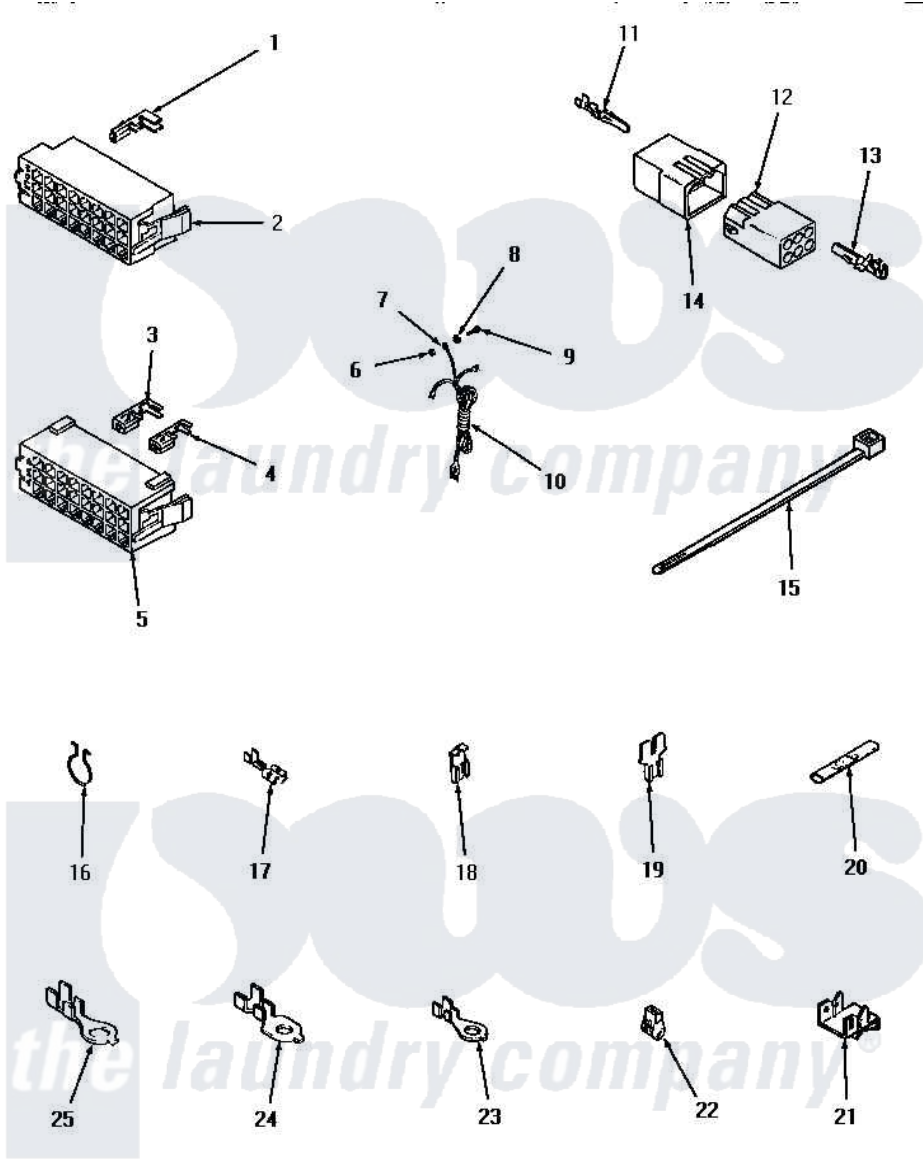

Amana HA4341 17 - POWER CORD & WIRE TERMINALS

POWER CORD AND WIRE TERMINALS

Amana [Residential Amana HA4341 Washer Parts](#) Parts Diagram 17 - POWER CORD & WIRE TERMINALS
 Click on the part number to view part

Item	Original Part Number	Replaced By	Status	Part Description
1	24176		Not Available	MOLEX TERMINAL
2	24175	12500058		Knob Ski
3	00183		Not Available	TERMINAL,FEMALE 2-WIRE
4	00180		Not Available	TERMINAL,FEMALE
5	28856		Not Available	HOUSING,24 POSITION
6	03673		Not Available	NUT
7	Y00000000		Not Available	SEE NOTE GROUND WIRE, GREEN
8	03815			Lockwasher, No.10 Ext Shk
9	20267			Screw, 10-24 X 3/8 Round
10	22660		Not Available	POWER CORD AND PLUG
11	Y00116			Terminal, Pin-Male
12	26708			Receptacle, 6 Circuit
13	Y00117	5011-XX		093 Female Socket
14	23041			Plug, 6 Circuit
15	55881	M0321209		Tie-Electrical
16	51291			Clip, Wire

17	Y00119		Not Available	SPADE TERMINAL(18 GAUGE) (1/4 INCH-(1) 18 GAUGE WIRE)
18	Y00120			Terminal, Flag-1/4 Fema
19	29673		Not Available	DOUBLE CONNECTOR
20	21091		Not Available	CONNECTOR TWO 1/4 INCH MALE
21	Y00161	B5733302		Clip, Ground
22	70210		Not Available	INSULATOR,BLUE
23	00110			No.10 18 Gauge Wire
24	Y00111			Ring Terminal No.10 No.10 18 Gauge Wires Or
25	Y00113		Not Available	TERMINAL,RING-1/4 STUD