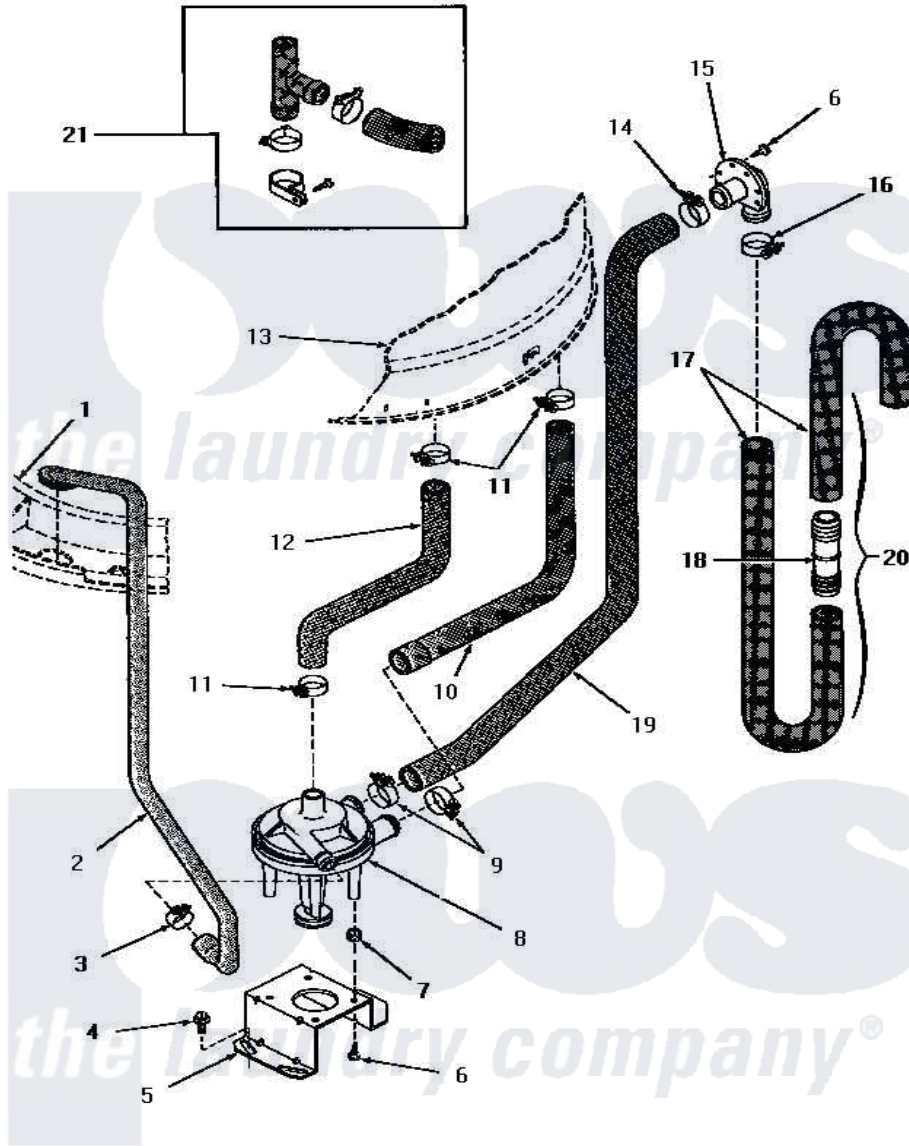

Amana HA4341 18 - PUMP ASSY/BRKT/HOSES & SIPHON BREAK KIT

PUMP ASSEMBLY, BRACKET, HOSES AND SIPHON BREAK KIT
(Models equipped with rubber drain hose)

Amana [Residential Amana HA4341 Washer Parts](#) Parts Diagram 18 - PUMP ASSY/BRKT/HOSES & SIPHON BREAK KIT

[Click on the part number to view part](#)

Item	Original Part Number	Replaced By	Status	Part Description
1	Y00000000		Not Available	SEE NOTE OUTER TUB COVER
2	27232		Not Available	HOSE
3	27644	285655		Clamp, Hose
4	27157			Screw, 10-24 X 5/8 Spec
5	27105			Bracket, Pump Mounting
6	51784		Not Available	SCREW,10B-16 X 1/2 HEX
7	27063			On-Sert
8	27065	31968		Assembly, Pump NA
9	27153	285655		Clamp, Hose
10	27160		Not Available	HOSE,TUB TO PUMP-DRAIN
11	27151	285655		Clamp, Hose
12	27159		Not Available	HOSE,TUB TO PUMP
13	Y00000000		Not Available	SEE NOTE OUTER TUB
14	20391	285655		Clamp, Hose
15	23553		Not Available	ELBOW,DRAIN HOSE-PLAST

16	20211	285655	Clamp, Hose
17	28293		Hose, Drain
18	25863	16272	Connector, Straight
19	27161		Hose, Pump To Drain Val
20	Y00000000		Not Available SEE NOTE DRAIN HOSE AND HOSE COUPLER -- (SEE NOTE 1)
21	297P3	76660	Break-Sphn