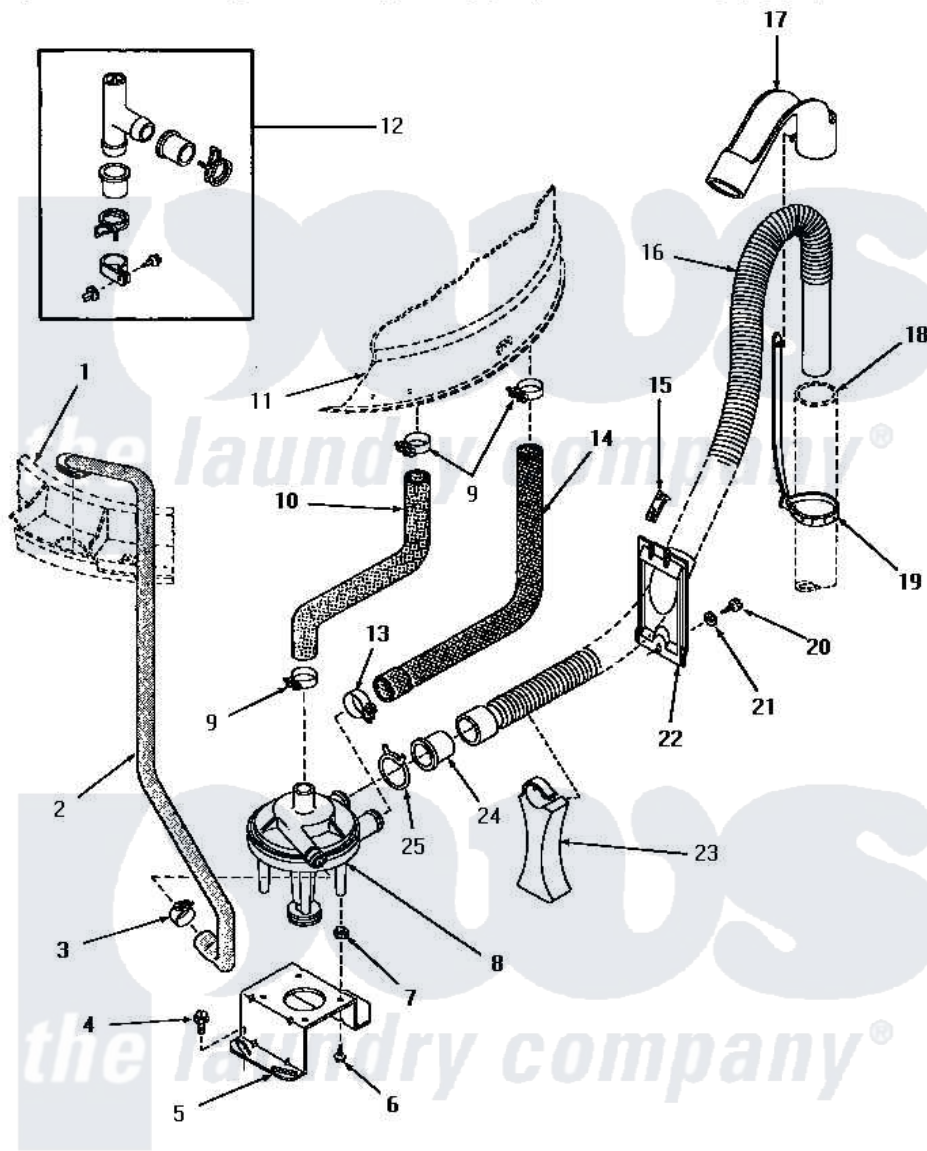

Amana HA4341 19 - PUMP ASSY/BRKT/HOSES & SIPHON BREAK KIT

PUMP ASSEMBLY, BRACKET, HOSES AND SIPHON BREAK KIT
(Models equipped with plastic drain hose)

Amana [Residential Amana HA4341 Washer Parts](#) Parts Diagram 19 - PUMP ASSY/BRKT/HOSES & SIPHON BREAK KIT

[Click on the part number to view part](#)

Item	Original Part Number	Replaced By	Status	Part Description
1	Y00000000		Not Available	SEE NOTE OUTER TUB COVER
2	27232		Not Available	HOSE
3	27644	285655		Clamp, Hose
4	27157			Screw, 10-24 X 5/8 Spec
5	27105			Bracket, Pump Mounting
6	51784		Not Available	SCREW,10B-16 X 1/2 HEX
7	27063			On-Sert
8	27065	31968		Assembly, Pump NA
9	27151	285655		Clamp, Hose
10	27159		Not Available	HOSE,TUB TO PUMP
11	Y00000000		Not Available	SEE NOTE OUTER TUB
12	386P3	76660		Break-Sphn
13	27153	285655		Clamp, Hose
14	27160		Not Available	HOSE,TUB TO PUMP-DRAIN
15	29936		Not Available	HOSE RETAINER CLIP

16	29142	39952	Hose- Drai
17	29144	22003814	Retainer, Drain Hose
18	Y00000000		Not Available SEE NOTE STANDPIPE
19	29999	8539404	Tie-Wire
20	27196	27001200	Screw
21	20492	M0270504	Washer
22	29131		Not Available RETAINER,DIRECTIONAL
23	29284		Stand, Hose
24	29143		Not Available HOSE,ADAPTER
25	29172		Not Available CLAMP,HOSE
NI	406P3	451P3	Kit Drain Extension