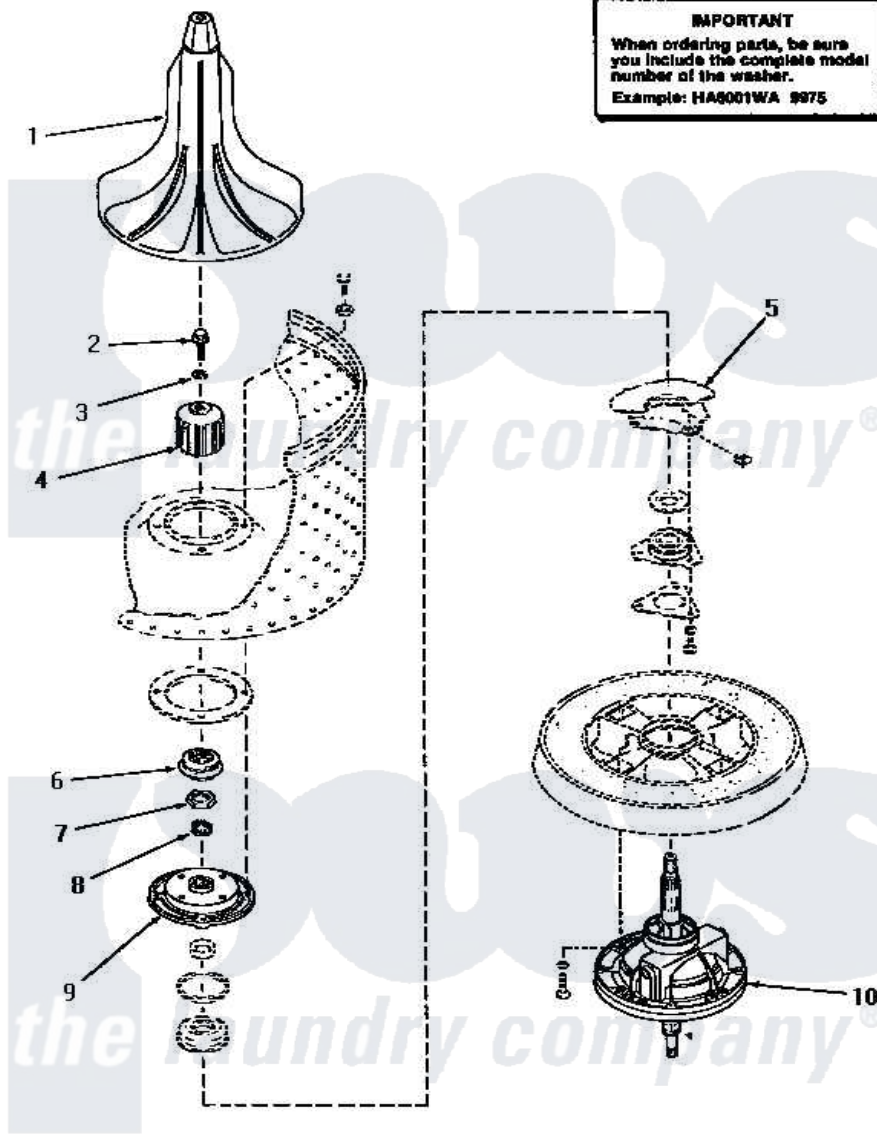

Amana HA4341 20 - SHORT POST DRIVE (ADDITION)

SHORT POST DRIVE

Amana [Residential Amana HA4341 Washer Parts](#) Parts Diagram 20 - SHORT POST DRIVE (ADDITION)
 Click on the part number to view part

Item	Original Part Number	Replaced By	Status	Part Description
1	30855	40000501W		Agitator, Flex Vane
2	30852			Screw, No.8-1/4 X 20 X 3/
3	30853		Not Available	SEAL
4	30071	R9900189		Kit, Drive Bell And Seal
5	Y00000000		Not Available	SEE NOTE OUTER TUB
6	30022		Not Available	ASSY,SEAL-HEAD xREPLACE
7	Y29220	40016301		Nut, Lock
8	29728	40008301		Insert, Spline
9	30034		Not Available	HUB ASSEMBLY
10	30848	33227P		Assembly- Tran
"	33227	33227P		Assembly- Tran