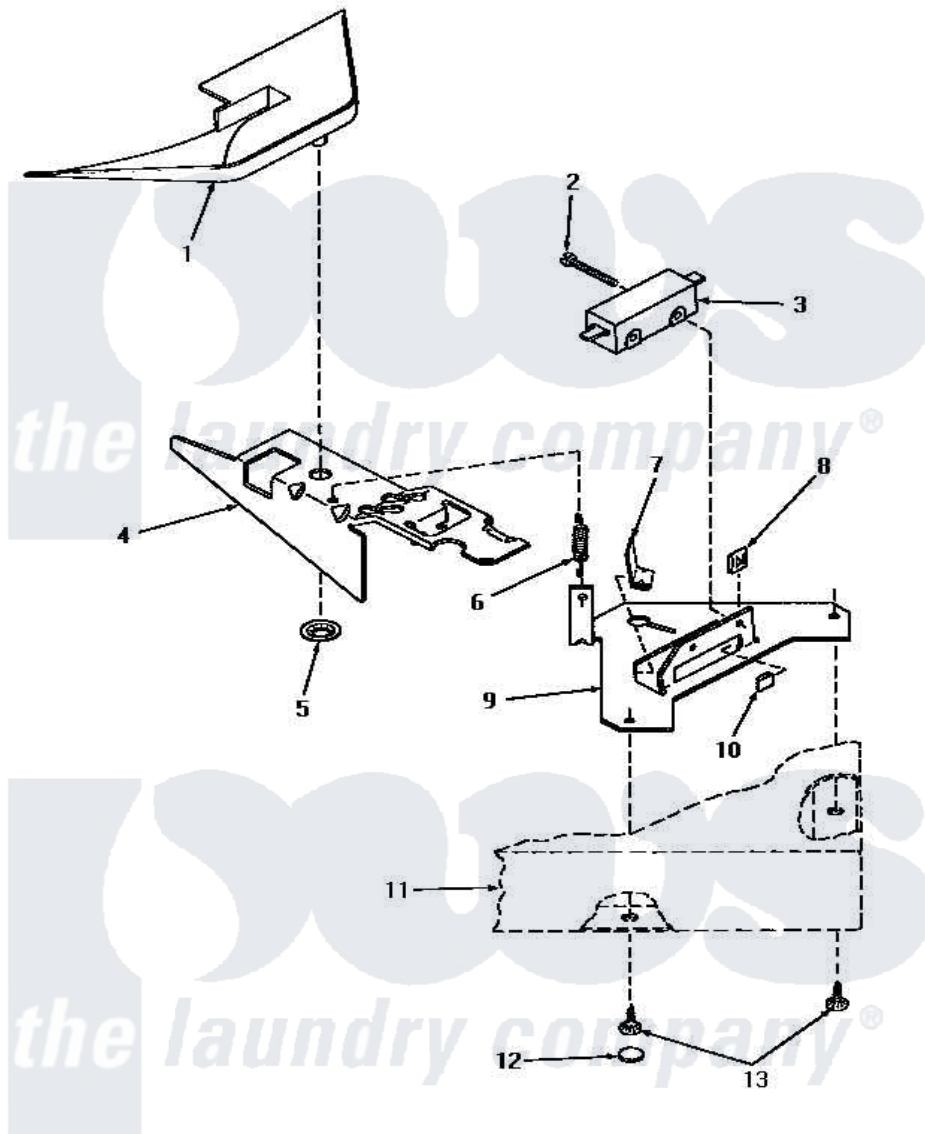

Amana HA4341 21 - SWITCH & BRACKET ASSY

SWITCH AND BRACKET ASSEMBLY

Amana [Residential Amana HA4341 Washer Parts](#) Parts Diagram 21 - SWITCH & BRACKET ASSY
 Click on the part number to view part

Item	Original Part Number	Replaced By	Status	Part Description
1	29042		Not Available	SHIELD,LID SWITCH
2	Q6516		Not Available	SCREW,6-32 X 1 ROUND H
3	27249		Not Available	SWITCH
4	27602			Lever, Out-Of-Bal Switch
5	29043			Nut, Push
6	27603			Spring, Switch Lever
7	Y27837			Clip, Speed-"U" Type
8	27248		Not Available	NUT,SPEED U-TYPE
9	27250		Not Available	BRACKET,OUT-OF-BAL SWI
10	27610			Clip, U
11	Y00000000		Not Available	SEE NOTE CABINET TOP
12	28291		Not Available	WASHER
13	28193			Screw, 8-1/2 Tapping W/