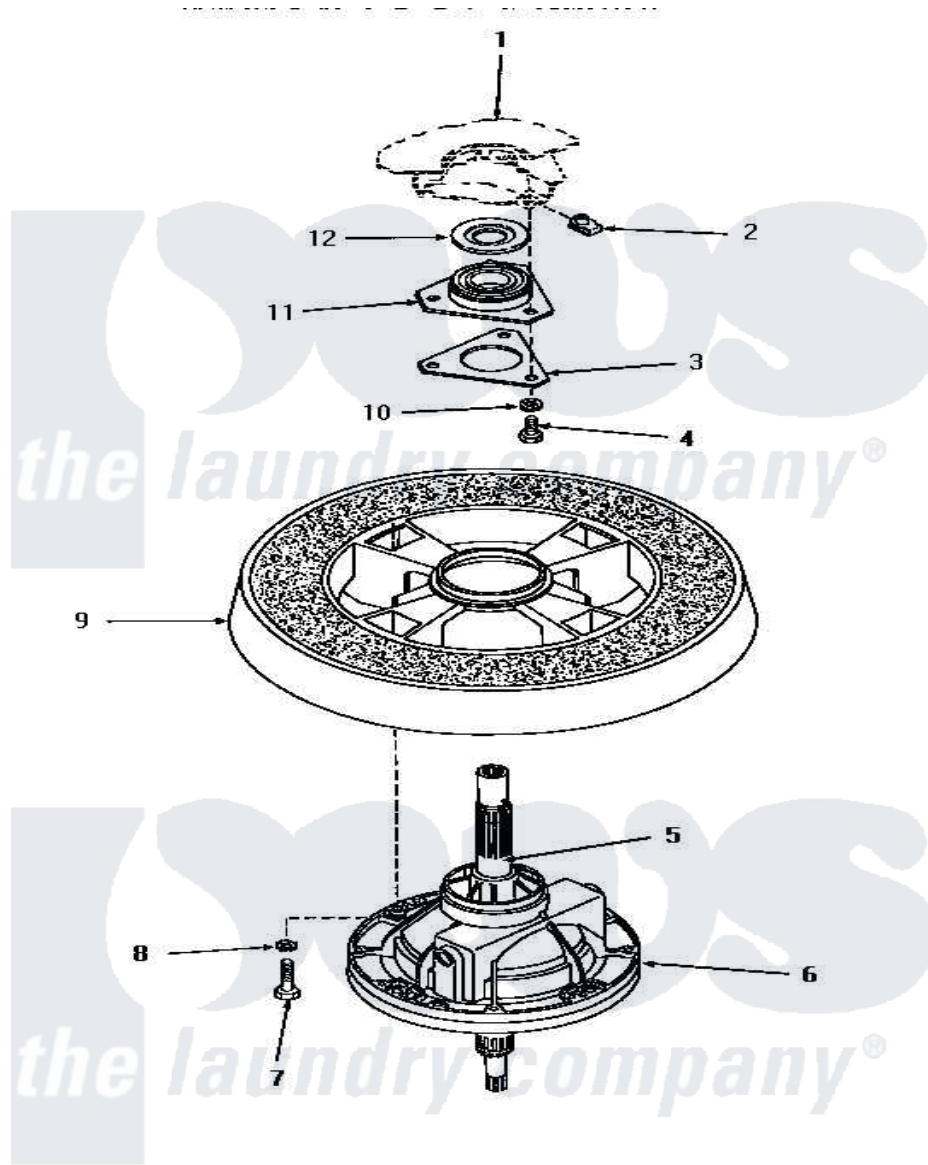

Amana HA4341 22 - TRANSMISSION ASSY & BALANCE RING

TRANSMISSION ASSEMBLY AND BALANCE RING

Amana [Residential Amana HA4341 Washer Parts](#) Parts Diagram 22 - TRANSMISSION ASSY & BALANCE RING
 Click on the part number to view part

Item	Original Part Number	Replaced By	Status	Part Description
1	Y00000000		Not Available	SEE NOTE OUTER TUB
2	27222			Nut, Retainer 5/16-18
3	27166		Not Available	WASHER, BEARING HOUSING
4	01355		Not Available	SCREW
5	27604P			Never-Seeze 1 Oz Tube
6	30946		Not Available	TRANSMISSION ASSEMBLY
7	27200		Not Available	CAP SCREW
8	02431			Lockwasher, 1/4 Ext Shk
9	Y29117		Not Available	ASSY, BALANCE RING-COMPL
10	04366			Lockwasher, 5/16intshkp
11	27182	40004201P		Main Bearing Assembly
12	27187			Flinger