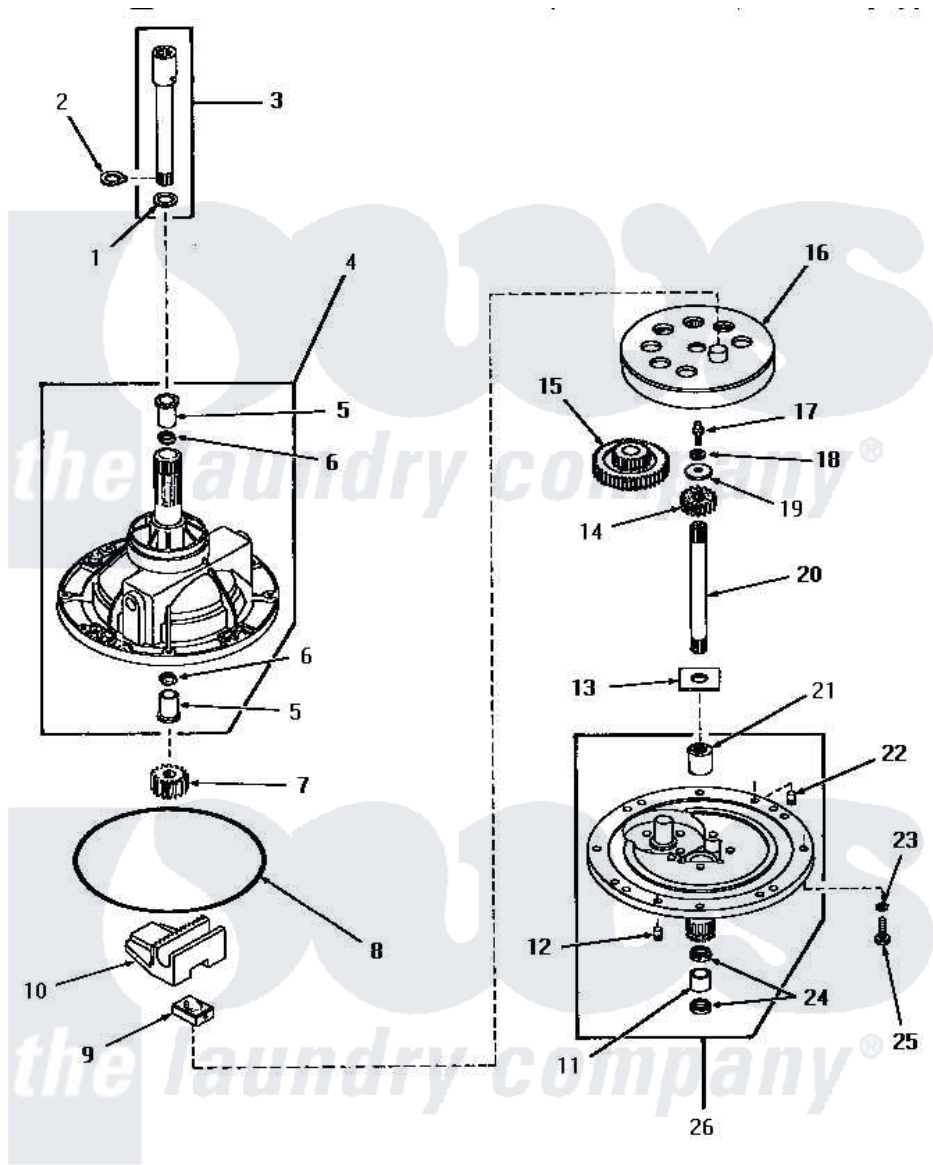

Amana HA4370 01 - 28430 TRANSMISSION ASSY COMPONENTS

COMPONENTS FOR 28430 TRANSMISSION ASSEMBLY

Amana [Residential Amana HA4370 Washer Parts](#) Parts Diagram 01 - 28430 TRANSMISSION ASSY COMPONENTS
 Click on the part number to view part

Item	Original Part Number	Replaced By	Status	Part Description
1	Y00000000		Not Available	SEE NOTE SHIM WASHER -- (SEE NOTE)
2	27197			Ring, Retaining
3	368P3			Kit, Coupling And Shaft
4	27191		Not Available	TRANSMISSION CASE ASSEMBLY
"	28435		Not Available	TRANSMISSION CASE ASSEMBLY
5	27021		Not Available	BEARING
6	Y28114	40042701		Seal- Oil
7	27003			Pinion, Agitator
8	27028			Gasket, Transmission Re
"	28434P		Not Available	LOCTITE
9	26493			Slide
10	Y27001	Y31526		Rack
11	27022			Bearing
12	27172			Pin, Dowel

13	27016		Washer
14	29156		Pinion, Input
15	27002		Gear, Reduction
16	26577		Assembly, Gear And Stud
17	27030	Not Available	SCREW, 1/4-20 SPECIAL
18	21456		Lockwasher, 1/4 Intshkp
19	26509	40041501	Washer
20	27081	27081P	Shaft Input Package
21	27026	Not Available	COVER TRANSMISSION
22	27172		Pin, Dowel
23	02431		Lockwasher, 1/4 Ext Shk
24	Y28114	40042701	Seal- Oil
25	20253		Screw, Cap-1/4-20 X 1"
26	27192	Not Available	TRANSMISSION COVER ASSEMBLY
NI	27243	27243P	Oil, CW Transmission F-