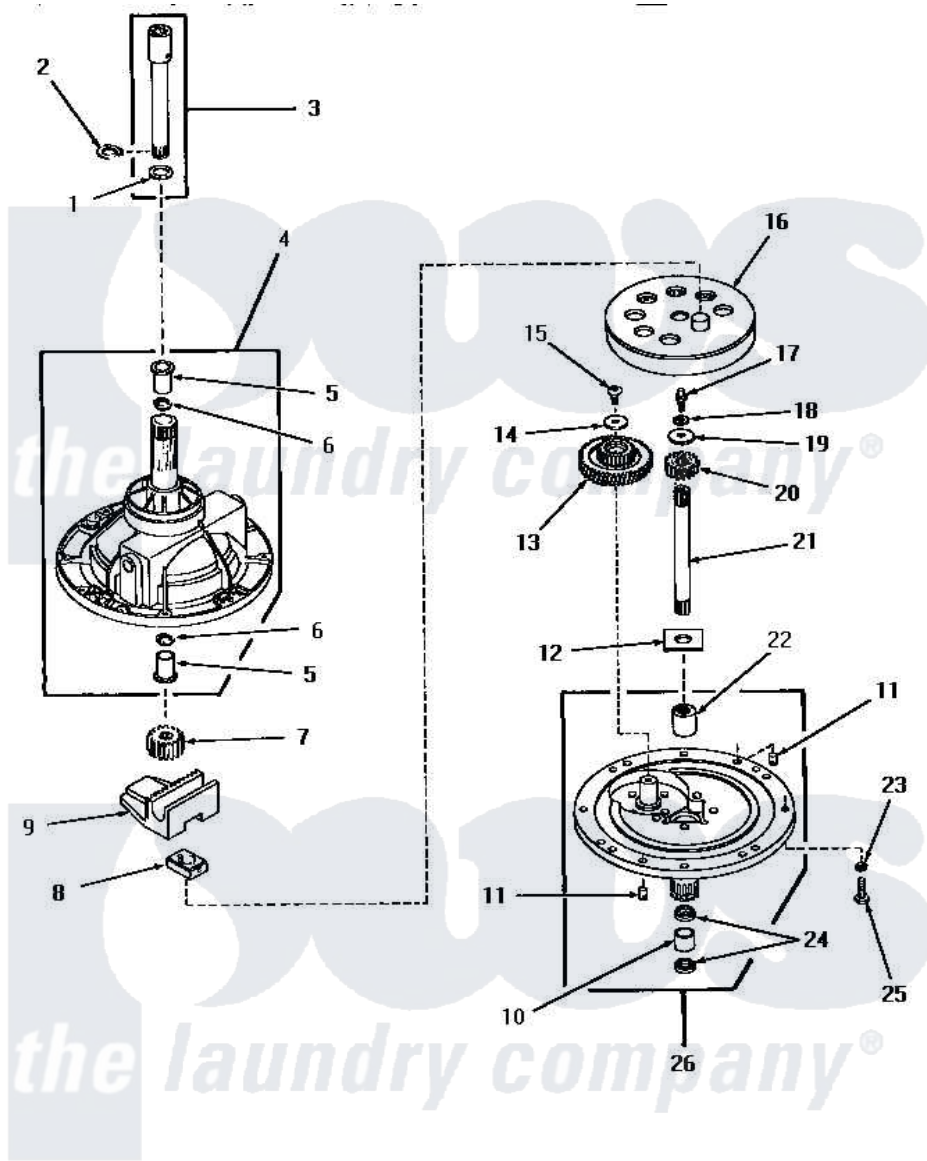

Amana HA4370 02 - 30123 & 30946 TRANSMISSION ASSY COMPNT

COMPONENTS FOR 30123 and 30946 TRANSMISSION ASSEMBLIES

Amana [Residential Amana HA4370 Washer Parts](#) Parts Diagram 02 - 30123 & 30946 TRANSMISSION ASSY COMPNT
 Click on the part number to view part

Item	Original Part Number	Replaced By	Status	Part Description
1	Y00000000		Not Available	SEE NOTE SHIM WASHER -- (SEE NOTE)
2	27197			Ring, Retaining
3	368P3			Kit, Coupling And Shaft
4	28435		Not Available	TRANSMISSION CASE ASSEMBLY
5	27021		Not Available	BEARING
6	Y28114	40042701		Seal- Oil
7	27003			Pinion, Agitator
8	26493			Slide
9	Y27001	Y31526		Rack
10	27022			Bearing
11	27172			Pin, Dowel
12	27016			Washer
13	29161			Gear, Reduction
14	29260		Not Available	WASHER
15	29273			Screw, 1/4-20 X 3/8

16	26577		Assembly, Gear And Stud
17	27030	Not Available	SCREW, 1/4-20 SPECIAL
18	21456		Lockwasher, 1/4 Intshkp
19	26509	40041501	Washer
20	Y29160		Pinion, Drive
21	27081	27081P	Shaft Input Package
22	30893	WR2X4924	Shim
23	02431		Lockwasher, 1/4 Ext Shk
24	Y28114	40042701	Seal- Oil
25	20253		Screw, Cap-1/4-20 X 1"
26	30945	Not Available	ASSY, TRANSMISSION COVExREPLACE
NI	27243	27243P	Oil, CW Transmission F-
"	28434P	Not Available	LOCTITE