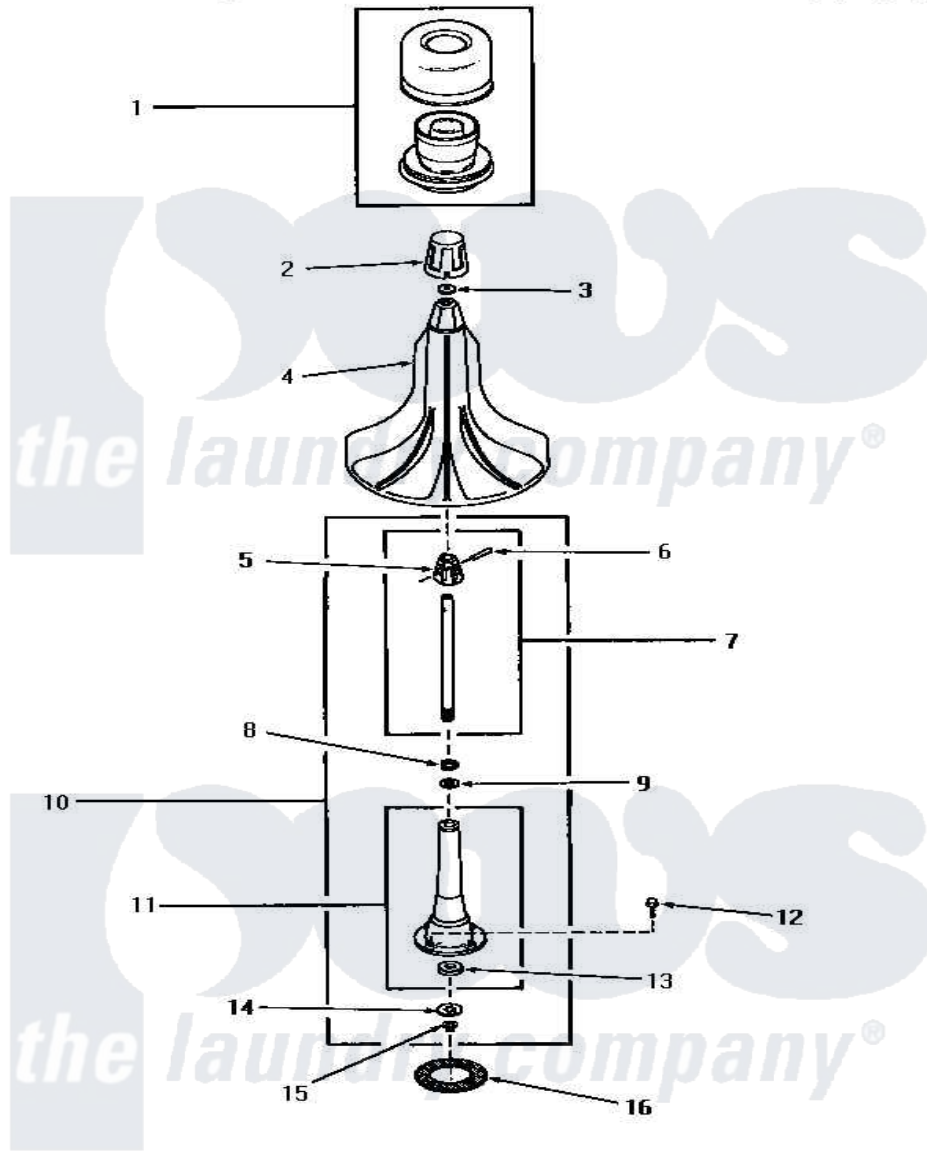

Amana HA4370 03 - AGITATOR & POST

AGITATOR AND POST

Amana [Residential Amana HA4370 Washer Parts](#) Parts Diagram 03 - AGITATOR & POST

[Click on the part number to view part](#)

Item	Original Part Number	Replaced By	Status	Part Description
1	27707		Not Available	ASSY,DISPENSER-FABRIC
2	27138		Not Available	ASSY,AGITATOR CAP
3	27189			Washer, Agitator Cap
4	27120		Not Available	ASSY,AGITATOR
5	27174		Not Available	DRIVE BLOCK
6	20243			Pin, Taper
7	28091			Assembly, Agitator Shaftanddr
8	20057	222T017P01		Washer FIB 21/32 ID X 1156 OD X 1/8
9	04704			Washer, .630idx1.125odx
10	28934		Not Available	AGITATOR POST ASSEMBLY
11	28933		Not Available	AGITATOR POST
12	27202	W10116787		Screw
13	10429		Not Available	WASHER,THRUST
14	27164			Washer, Spline
15	27197			Ring, Retaining