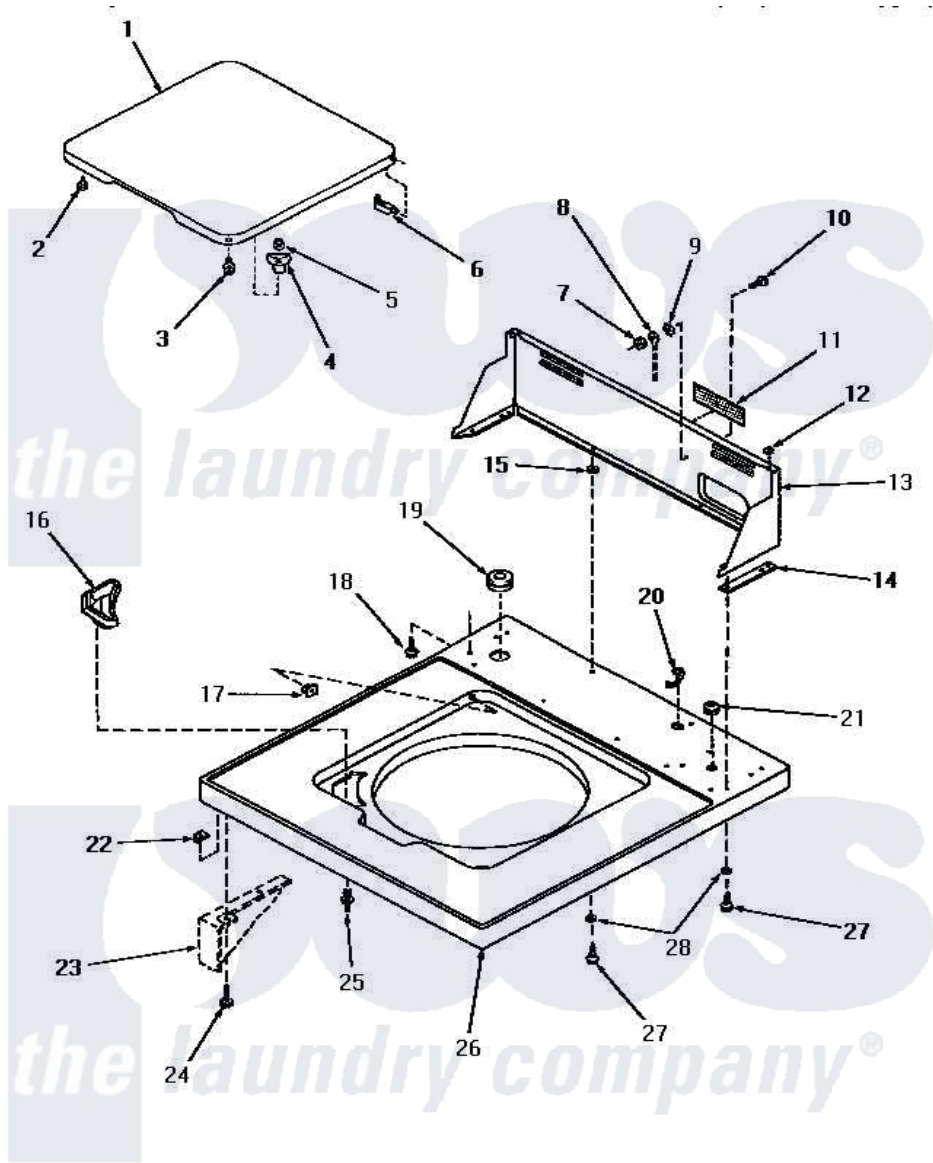

# Amana HA4370 05 - CABINET TOP, LOADING DOOR & CONTROL HOOD

## CABINET TOP, LOADING DOOR AND CONTROL HOOD

Amana [Residential Amana HA4370 Washer Parts](#) Parts Diagram 05 - CABINET TOP, LOADING DOOR & CONTROL HOOD

[Click on the part number to view part](#)

Item	Original Part Number	Replaced By	Status	Part Description
"	NOTE:		Not Available	SIPHON BREAK KIT MUST BE INSTALLED IN DRAIN HOSE IF THE DRAIN RECEPTACLE IS LOWER THAN THE CABINET TOP OF THE WASHER.
1	27665W		Not Available	LOADING DOOR, WHITE
"	27665A		Not Available	ASSY, LID
"	27665K		Not Available	LOADING DOOR, COFFEE
"	27665H		Not Available	LOADING DOOR, HARVEST GOLD
"	27665L		Not Available	LOADING DOOR, ALMOND
2	21685	<a href="#">40038001</a>		Bumper
3	27203		Not Available	ASSY,SCREW & WASHER
4	<a href="#">27149</a>			Catch, Lid Switch
5	<a href="#">21752</a>			Nut, 8-32 Hex Brilock
6	27626		Not Available	HINGE,HIDDEN
7	03673		Not Available	NUT