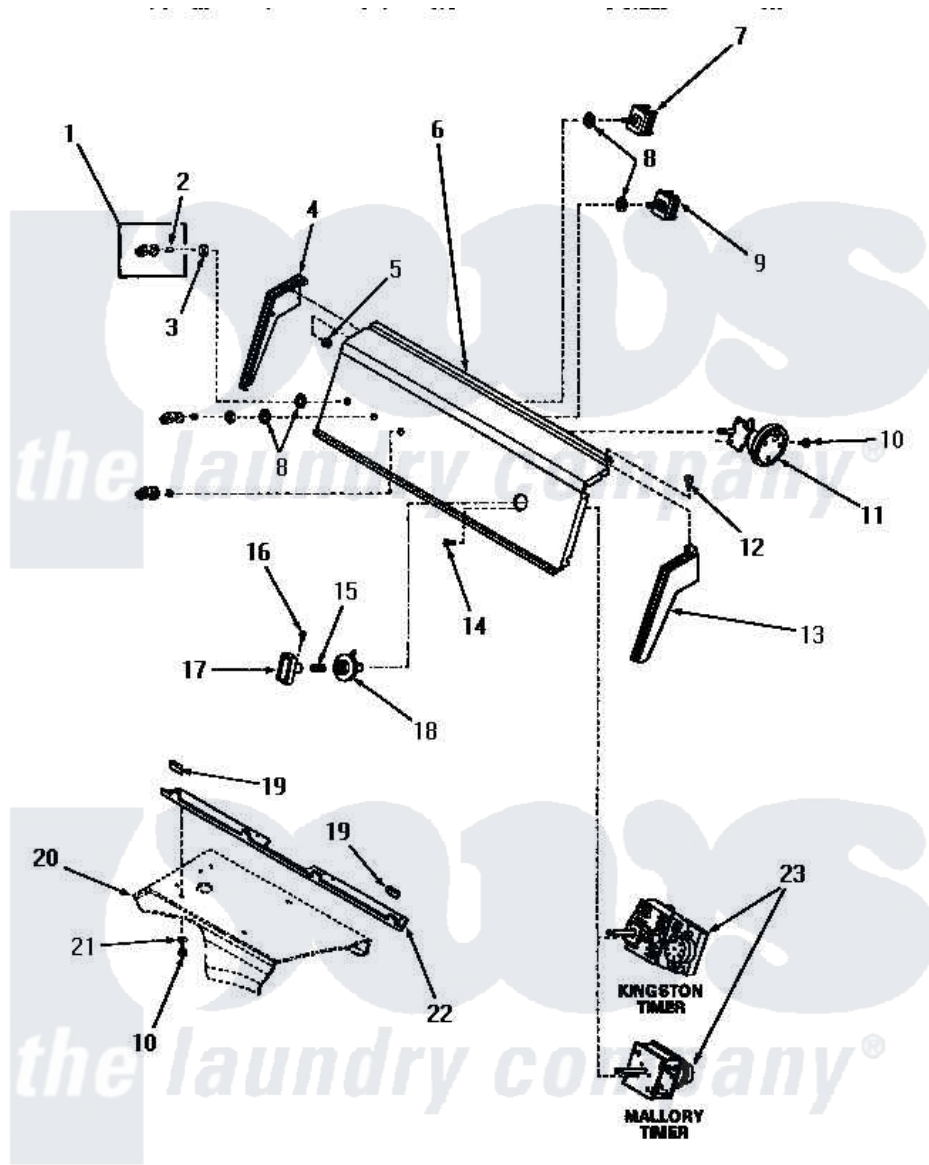

Amana HA4370 06 - CONTROL PANEL & CONTROLS

CONTROL PANEL AND CONTROLS

Amana [Residential Amana HA4370 Washer Parts](#) Parts Diagram 06 - CONTROL PANEL & CONTROLS
 Click on the part number to view part

Item	Original Part Number	Replaced By	Status	Part Description
"	NOTE:		Not Available	1. IF DRAIN HOSE MUST BE SHORTENED, CUT HOSE BETWEEN MOLDED END AND MOLDED ELBOW. USE ONE NO. 25863 HOSE COUPLING TO SPLICE HOSE.
1	27379		Not Available	ASSY,KNOB-SWITCH
2	10519		Not Available	RETAINER
3	57584		Not Available	NUT
4	25124		Not Available	CONTROL HOOD END, LEFT
5	25126	5303284616		Clip
6	27907		Not Available	No Longer Available
7	21300		Not Available	SWITCH,TEMPERATURE
8	91176			Lockwasher, 3/8 Intshkp
9	21302			Switch, Motor-2SP
10	23962	W10116760		Screw
11	27778			Switch, Pressure
12	25232		Not Available	SCREW,8AB-18X7/8 OVAL

13	25123	Not Available	CONTROL HOOD END, RIGHT
14	70212		Screw, 8-32 X 5/32 RD H
15	26319		Spring
16	26318		Screw, 8-32 X 1/4 Set S
17	27382	Not Available	TIMER KNOB
18	28287	Not Available	TIMER KNOB INDICATOR
19	24859	Not Available	SLEEVE,SUPPORT ANGLE
20	Y00000000	Not Available	SEE NOTE CABINET TOP
21	20493		Washer, 11/64 ID x 3/8 OD
22	23360	Not Available	ANGLE
23	27694		Xtimer