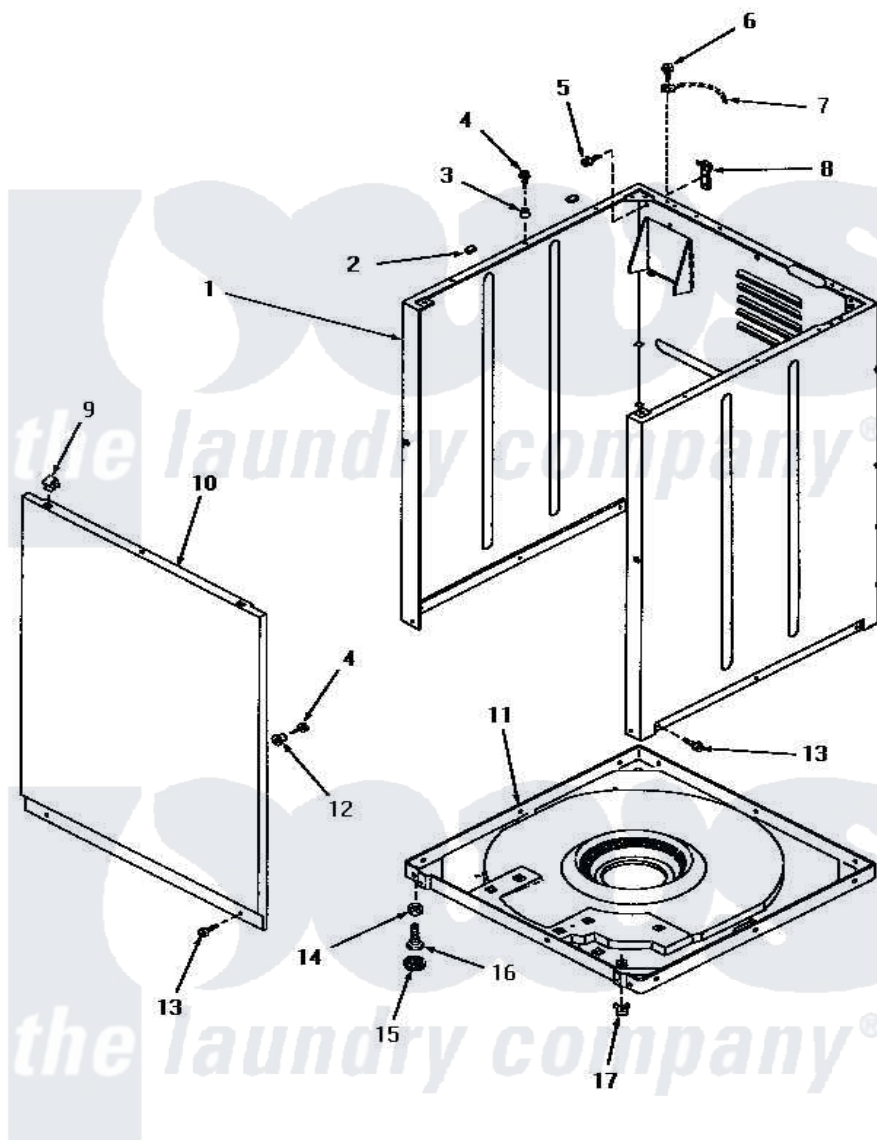

Amana HA4370 07 - FRONT PANEL, CABINET & BASE

FRONT PANEL, CABINET AND BASE

Amana [Residential Amana HA4370 Washer Parts](#) Parts Diagram 07 - FRONT PANEL, CABINET & BASE
 Click on the part number to view part

Item	Original Part Number	Replaced By	Status	Part Description
1	27092W		Not Available	CABINET, WHITE
"	27092L	38612LP		Kit Service Cabinet
"	29168W	38612WP		Kit-Servic
"	29168A		Not Available	CABINET, AVOCADO
"	27092A		Not Available	CABINET, AVOCADO
"	29168L		Not Available	CABINET, ALMOND
"	29168H		Not Available	CABINET, HARVEST GOLD
"	27092K		Not Available	CABINET, COFFEE
"	29168K		Not Available	CABINET, COFFEE
"	27092H		Not Available	CABINET, HARVEST GOLD
2	Y56128			Pad, Bumper
3	56079	505187		Locator, Panel
4	56086	Y014874		Screw, Idler Arm And Sleeve
5	51780	3390631		Screw, 10-16 X 3/8
6	56392		Not Available	SCREW,8-18 X 3/8 TAPPI
7	Y00000000		Not Available	SEE NOTE GROUND WIRE, GREEN

8	Y27103		Hinge, Hold-Down Lug
9	28835	22001650	Fastener, Spring
10	27072A		Not Available
"	27072K		Not Available
"	27072H		Not Available
"	27072L	32708LP	Panel, Front
"	27072W		Not Available
11	29757		Not Available
12	28102		Locator, Panel
13	27196	27001200	Screw
14	Y21899	40038101	Nut, Leg
15	21749	40016001	Foot, Rubber
16	20409	22003428	Leg, Adjustable
17	28837		Not Available
NI	26594P		Grease, Silicone - 2 Oz Tube