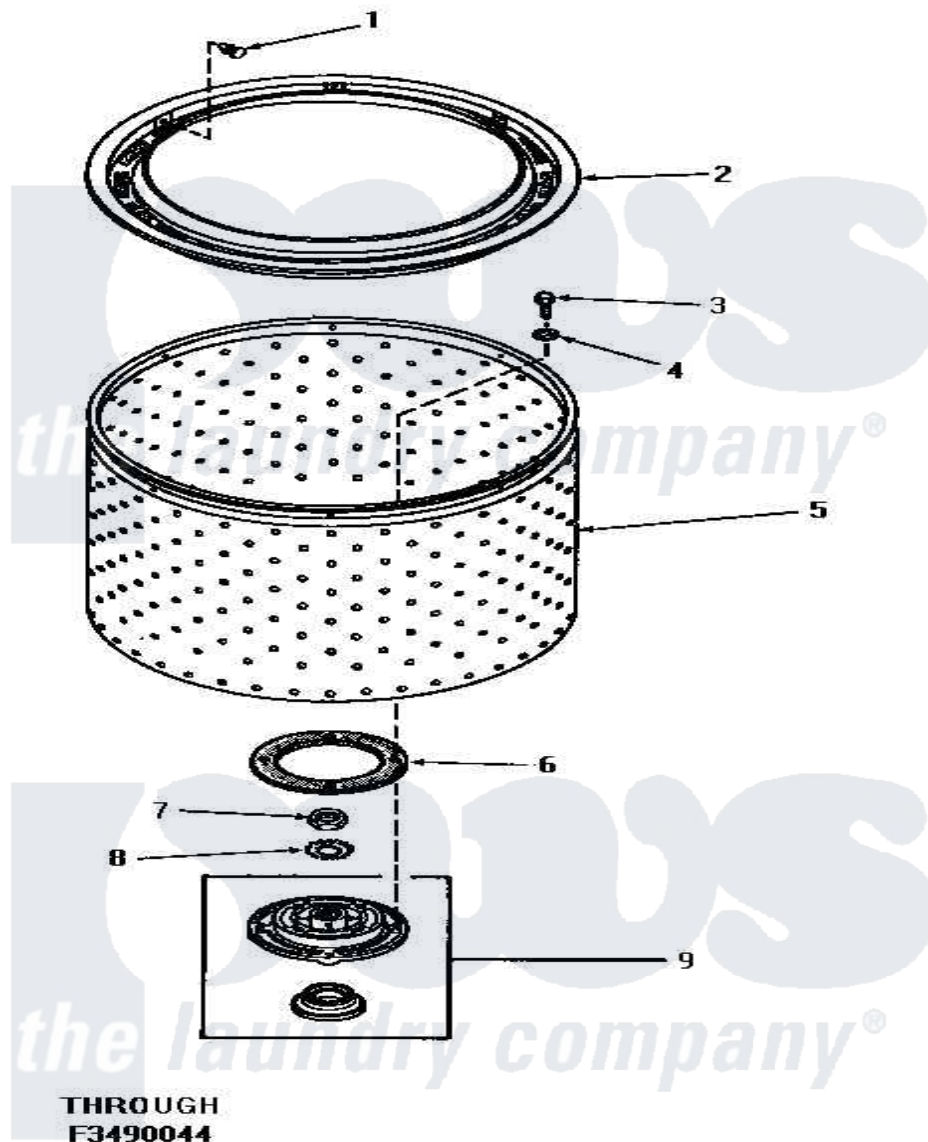

Amana HA4370 10 - LINT FILTER, WASHTUB & HUB

LINT FILTER, WASHTUB AND HUB

Amana [Residential Amana HA4370 Washer Parts](#) Parts Diagram 10 - LINT FILTER, WASHTUB & HUB
 Click on the part number to view part

Item	Original Part Number	Replaced By	Status	Part Description
1	29474			Fastener, Lint Filter
2	27123	33521		Filter Lint/Clothes Guard
3	27202	W10116787		Screw
4	28094			Gasket
5	27074			Motor
"	27073		Not Available	WASHTUB, PORCELAIN
6	27125	39122		Gasket, Washtub
7	Y29220	40016301		Nut, Lock
8	27163			Lockwasher
9	28780	356P3		Kit, Seal-Washer