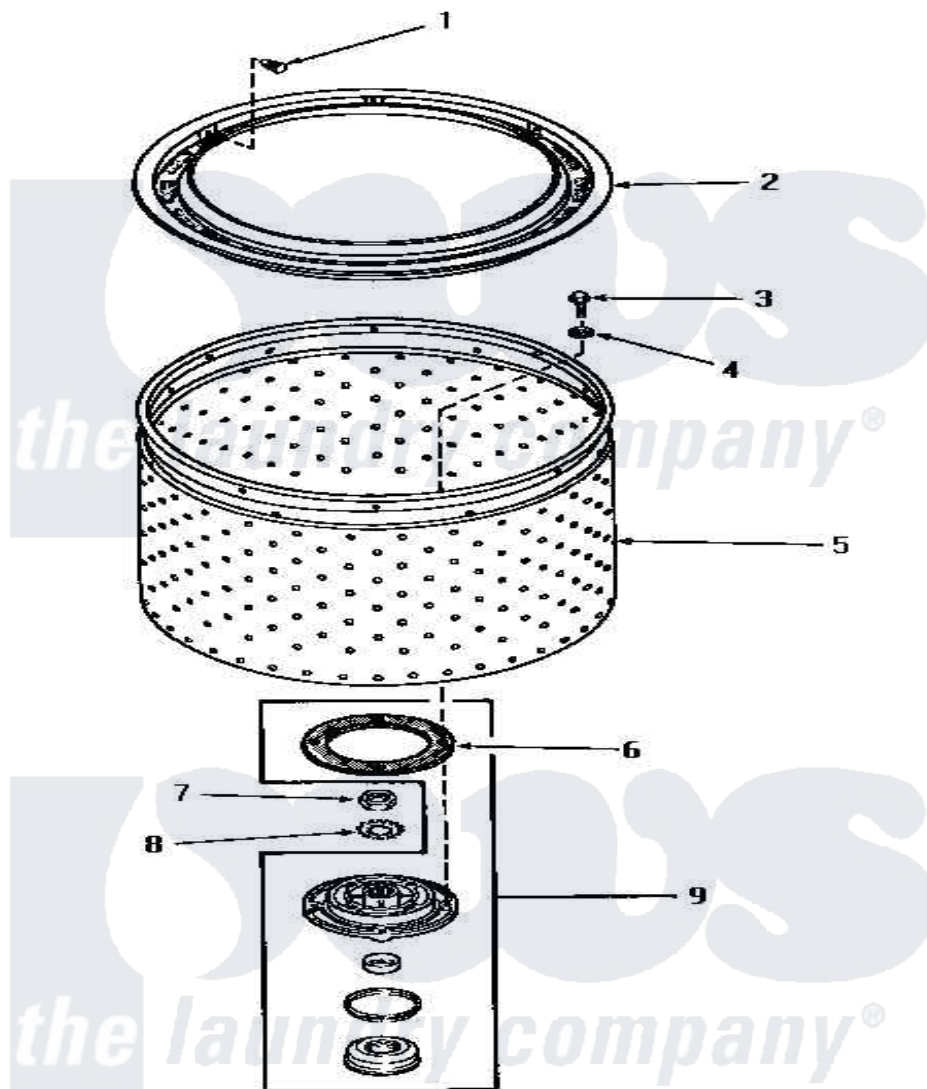

Amana HA4370 11 - LINT FILTER, WASHTUB & HUB

STARTING
F3490045

LINT FILTER, WASHTUB AND HUB

[Amana Residential Amana HA4370 Washer Parts](#) Parts Diagram 11 - LINT FILTER, WASHTUB & HUB
Click on the part number to view part

Item	Original Part Number	Replaced By	Status	Part Description
1	29474			Fastener, Lint Filter
2	27123	33521		Filter Lint/Clothes Guard
3	27202	W10116787		Screw
4	28094			Gasket
5	28138		Not Available	WASHTUB, STAINLESS STEEL
"	29074	39252P		Wash Tub
6	27125	39122		Gasket, Washtub
7	Y29220	40016301		Nut, Lock
8	27163			Lockwasher
9	356P3			Kit, Seal-Washer