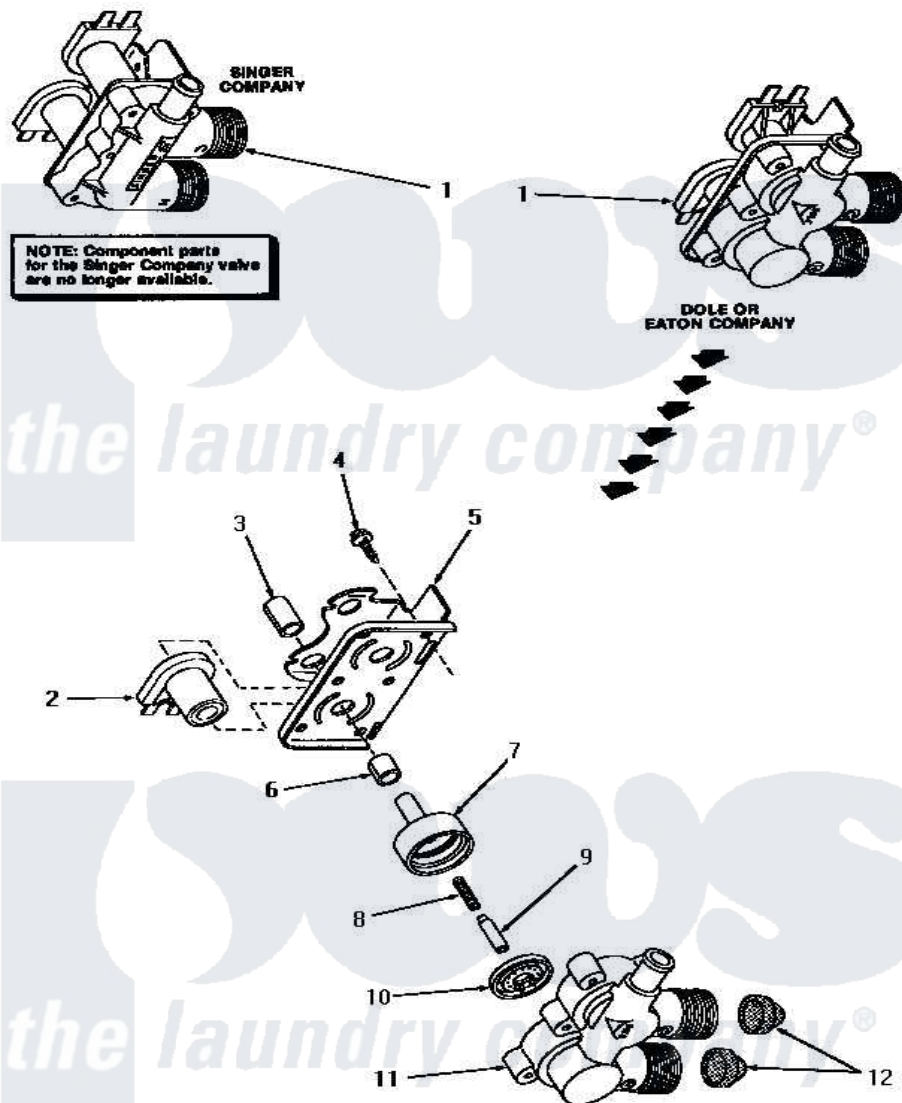

# Amana HA4370 12 - MIXING VALVE ASSY

## MIXING VALVE ASSEMBLY

Amana [Residential Amana HA4370 Washer Parts](#) Parts Diagram 12 - MIXING VALVE ASSY  
 Click on the part number to view part

Item	Original Part Number	Replaced By	Status	Part Description
1	27156	<a href="#">33930</a>		Valve, Mixing
2	24126	<a href="#">33930</a>		Valve, Mixing
3	24128		Not Available	SLEEVE, LONG
4	25817C		Not Available	SCREW
5	Y24158		Not Available	MOUNTING BRACKET
6	24129		Not Available	SLEEVE, SHORT
7	<a href="#">24130</a>			Guide, Armature
8	24131		Not Available	SPRING
9	24132		Not Available	ARMATURE
10	24134		Not Available	DIAPHRAGM
11	Y24159	<a href="#">33930</a>		Valve, Mixing
12	24122	<a href="#">22002960</a>		Strainer, Washer Inlet