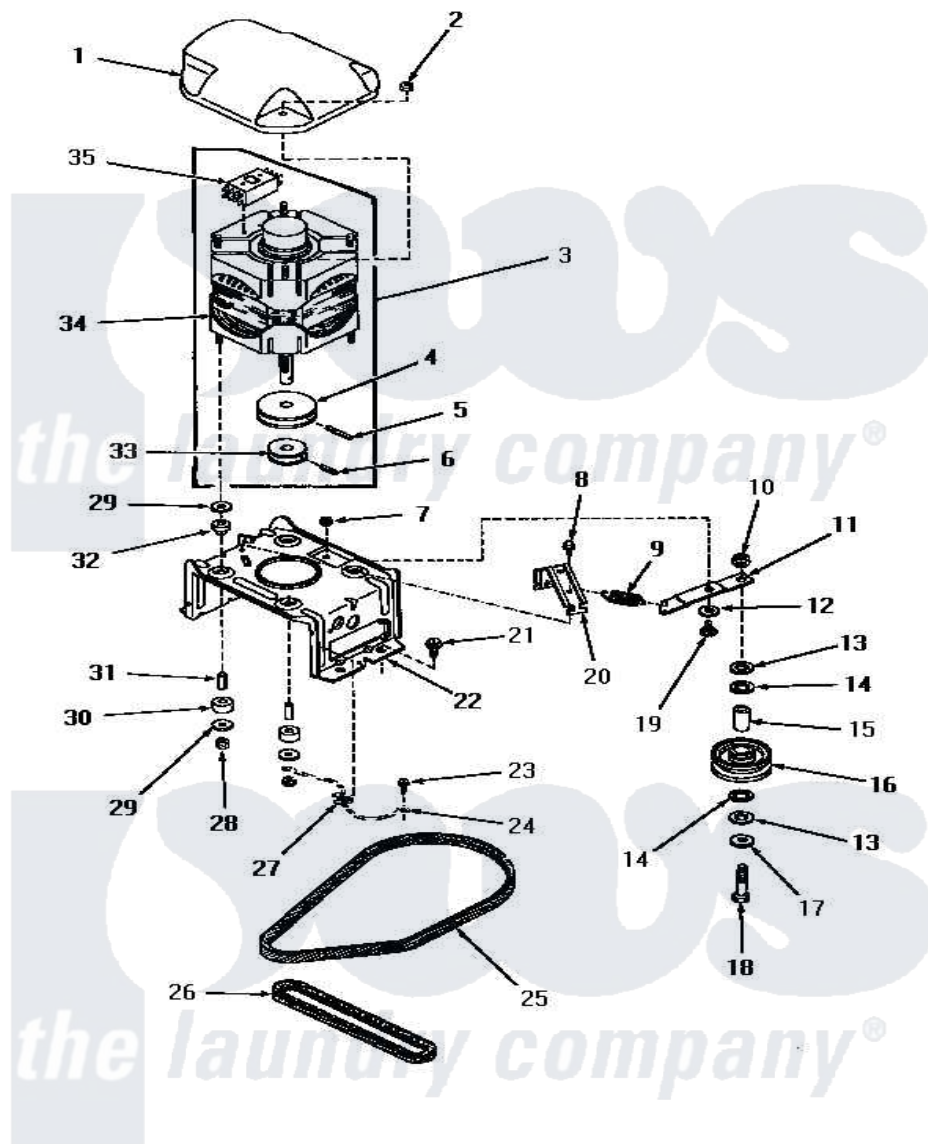

Amana HA4370 13 - MOTOR, MTG BRACKET, BELTS & IDLER ASSY

MOTOR, MOUNTING BRACKET, BELTS AND IDLER ASSEMBLY
(through Serial No. C3455773)

Amana [Residential Amana HA4370 Washer Parts](#) Parts Diagram 13 - MOTOR, MTG BRACKET, BELTS & IDLER ASSY
Click on the part number to view part

Item	Original Part Number	Replaced By	Status	Part Description
1	27136			Shield, Motor
2	27201			Locknut
3	27179	27179P		Motor-Drve
4	27171		Not Available	PULLEY,MOTOR
5	23750			Pin, Roll
6	10416			Pin, Roll
7	52566	27001225		Nut, Jam Mid Lock 1/4-20
8	56264	27001200		Screw
9	27928		Not Available	SPRING
10	56156	358160		Nut
11	27135			Lever, Idler
12	81392	40054701		Washer
13	28018		Not Available	WASHER
14	27210		Not Available	WASHER
15	27601		Not Available	BEARING
16	27212	R9900487		Sheet

17	27211	Not Available	WASHER
18	27209		Bolt
19	27229	40038901	Screw, 1/4-20
20	27929		Xarm Spring
21	27157		Screw, 10-24 X 5/8 Spec
22	27112	Not Available	MOTOR MOUNTING BRACKET
23	26592	Not Available	HEX HEAD SCREW
24	Y00000000	Not Available	SEE NOTE GROUND WIRE, GREEN
25	27246	R9900487	Sheet
26	27155		Belt, Pump
27	Y00161	B5733302	Clip, Ground
28	23604		Nut, Hex 10-32 Lock
29	03888	Not Available	WASHER
30	01953	Not Available	WASHER,LOWER MOTOR MOU
31	27181	Not Available	SPACER,MOTOR
32	01952A		Mounting, Rubber
33	Y27104	Not Available	PULLEY,MOTOR
34	27772	27179P	Motor-Drve
35	24139	Not Available	SWITCH,MOTOR
"	24140	Not Available	SWITCH,MOTOR
"	24142	Not Available	SWITCH,MOTOR
"	Y24149		Switch, Motor
NI	258P3	Not Available	KIT,CAPACITOR