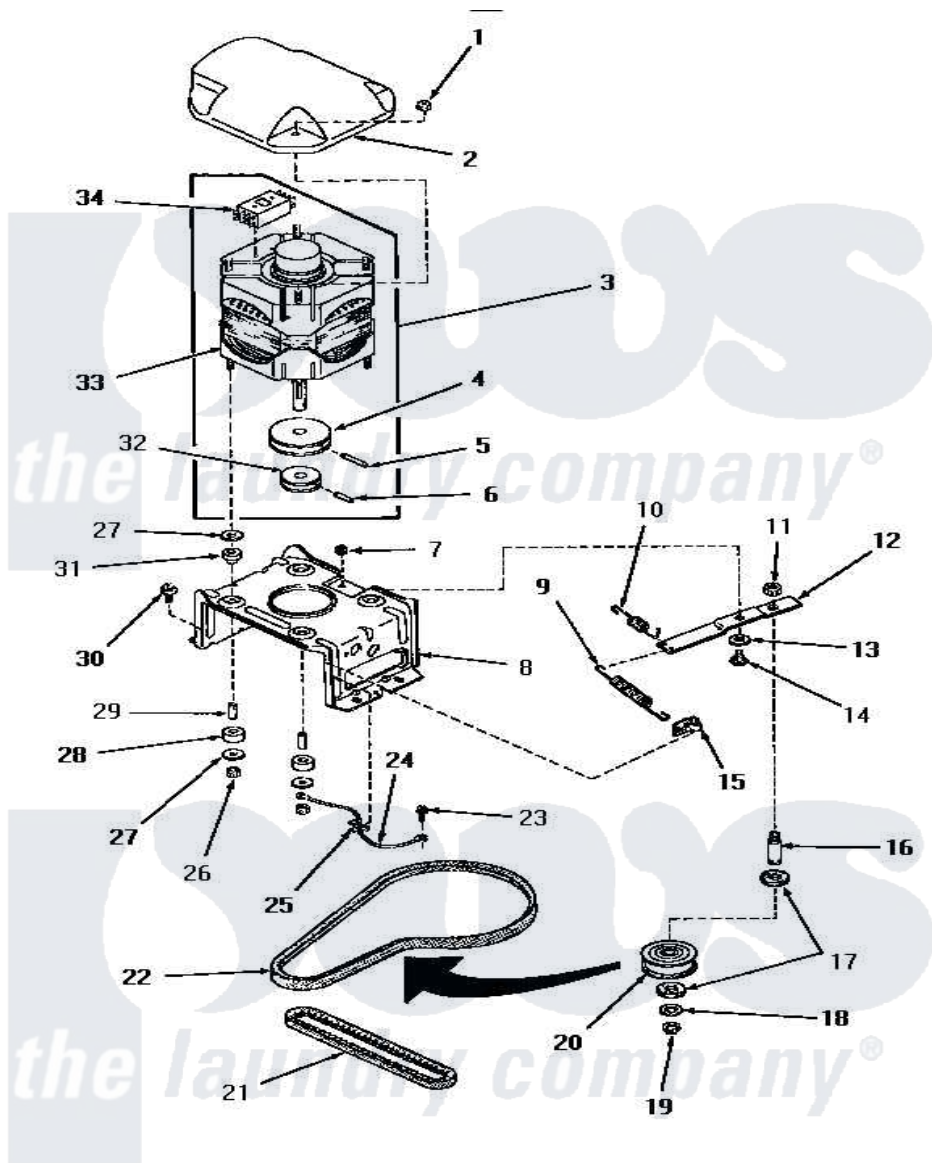

Amana HA4370 14 - MOTOR, MTG BRACKET, BELTS & IDLER ASSY

MOTOR, MOUNTING BRACKET, BELTS AND IDLER ASSEMBLY
(starting with Serial No. C3486774)

Amana [Residential Amana HA4370 Washer Parts](#) Parts Diagram 14 - MOTOR, MTG BRACKET, BELTS & IDLER ASSY
Click on the part number to view part

Item	Original Part Number	Replaced By	Status	Part Description
1	27201			Locknut
2	27136			Shield, Motor
3	27179	27179P		Motor-Drve
4	27171		Not Available	PULLEY,MOTOR
5	23750			Pin, Roll
6	10416			Pin, Roll
7	52566	27001225		Nut, Jam Mid Lock 1/4-20
8	28791			Bracket, Motor Mount
9	28807	37366		Spring, Idler
10	30620		Not Available	SPRING,IDLER LEVER HEL
11	28803	2221070		Clamp, Nylon
12	31054	40041002		Lever, Idler
13	81392	40054701		Washer
14	27229	40038901		Screw, 1/4-20
15	28849			Clip, Spring
16	28802			Shaft, Idler

17	Y29443		Washer, Felt
18	52549		Washer, 501 ID X3/4 Odx
19	23748		Ring, Retaining
20	28800	Not Available	WHEEL, IDLER
21	27155		Belt, Pump
22	28808		Belt, Agitate And Spin
23	26592	Not Available	HEX HEAD SCREW
24	Y00000000	Not Available	SEE NOTE GROUND WIRE, GREEN
25	Y00161	B5733302	Clip, Ground
26	23604		Nut, Hex 10-32 Lock
27	03888	Not Available	WASHER
28	01953	Not Available	WASHER, LOWER MOTOR MOU
29	27181	Not Available	SPACER, MOTOR
30	27157		Screw, 10-24 X 5/8 Spec
31	01952A		Mounting, Rubber
32	Y27104	Not Available	PULLEY, MOTOR
33	27772	27179P	Motor-Drve
"	30895	27179P	Motor-Drve
34	24139	Not Available	SWITCH, MOTOR
"	24140	Not Available	SWITCH, MOTOR
"	30895A	30895AP	Switch Motor-W/Instr
"	30897A	30897AP	Switch- MO
"	24142	Not Available	SWITCH, MOTOR
"	Y24149		Switch, Motor
NI	20605	Not Available	LUBE, HI TEMPERATURE-56
"	258P3	Not Available	KIT, CAPACITOR