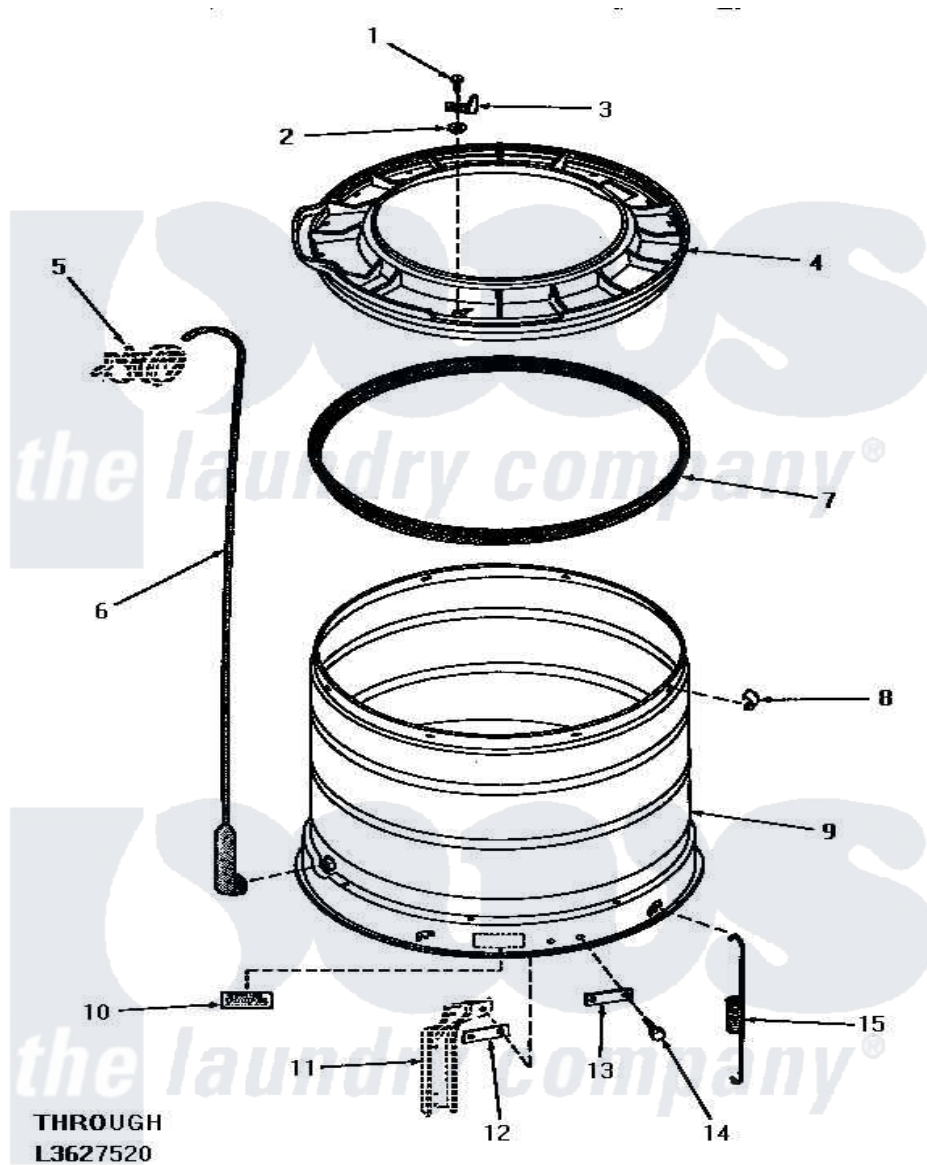

# Amana HA4370 15 - OUTER TUB, COVER & PRESSURE HOSE

## OUTER TUB, COVER AND PRESSURE HOSE

Amana [Residential Amana HA4370 Washer Parts](#) Parts Diagram 15 - OUTER TUB, COVER & PRESSURE HOSE  
 Click on the part number to view part

Item	Original Part Number	Replaced By	Status	Part Description
1	25723	<a href="#">27001200</a>		Screw
2	<a href="#">03815</a>			Lockwasher, No.10 Ext Shk
3	<a href="#">27247</a>			Trigger, Out-Of-Bal Swi
4	27137	<a href="#">31153</a>		Cover Outer Tub
5	Y00000000		Not Available	SEE NOTE PRESSURE SWITCH
6	29077		Not Available	ASSY,PRESSURE FILL HOSxREPLACE
7	<a href="#">27184</a>			Gasket, Tub Cover
8	Y27017		Not Available	CLIP,SPRING
9	27071		Not Available	OUTER TUB
10	Y27195		Not Available	STICKER
11	Y00000000		Not Available	SEE NOTE SUPPORT LEG
12	<a href="#">27927</a>			Plate, Leg .032
13	<a href="#">27926</a>			Plate, Leg .063
14	27205	<a href="#">40128701</a>		Screw, 5/16-18 X .50
15	<a href="#">27239</a>			Spring, Leg