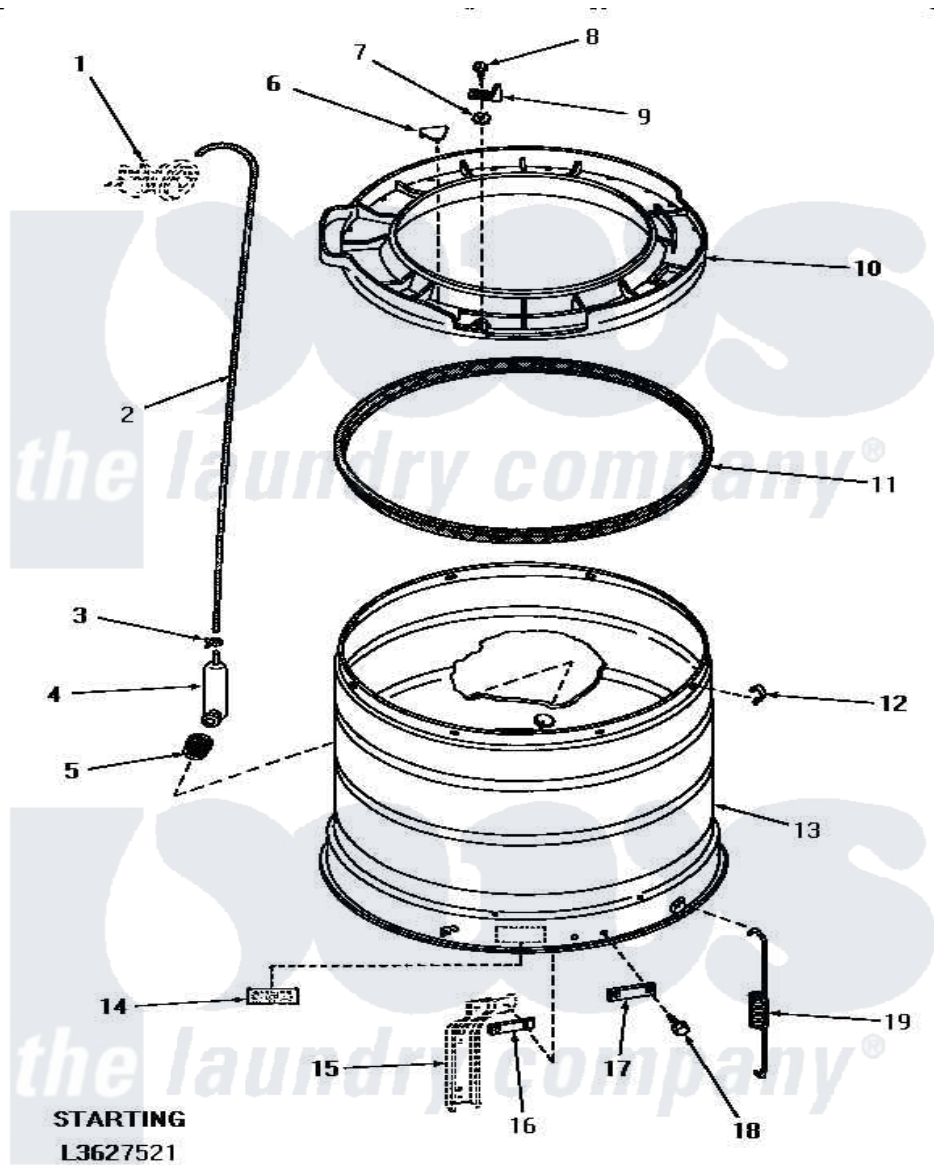

Amana HA4370 16 - OUTER TUB, COVER & PRESSURE HOSE

OUTER TUB, COVER AND PRESSURE HOSE

Amana [Residential Amana HA4370 Washer Parts](#) Parts Diagram 16 - OUTER TUB, COVER & PRESSURE HOSE
 Click on the part number to view part

Item	Original Part Number	Replaced By	Status	Part Description
1	Y00000000		Not Available	SEE NOTE PRESSURE SWITCH
2	29213	39125		Tubing 31
3	Y22294	596669		Clamp, Manifold
4	29116		Not Available	PRESSURE ACCUMULATOR
5	29175	40037801		Grommet
6	29901		Not Available	PLUG,SNAP-IN-OUTER TUB
7	03815			Lockwasher, No.10 Ext Shk
8	25723	27001200		Screw
9	27247			Trigger, Out-Of-Bal Swi
10	29555	31153		Cover Outer Tub
11	27184			Gasket, Tub Cover
12	Y27017		Not Available	CLIP,SPRING
13	29232		Not Available	OUTER TUB
14	Y27195		Not Available	STICKER
15	Y00000000		Not Available	SEE NOTE SUPPORT LEG
16	27927			Plate, Leg .032