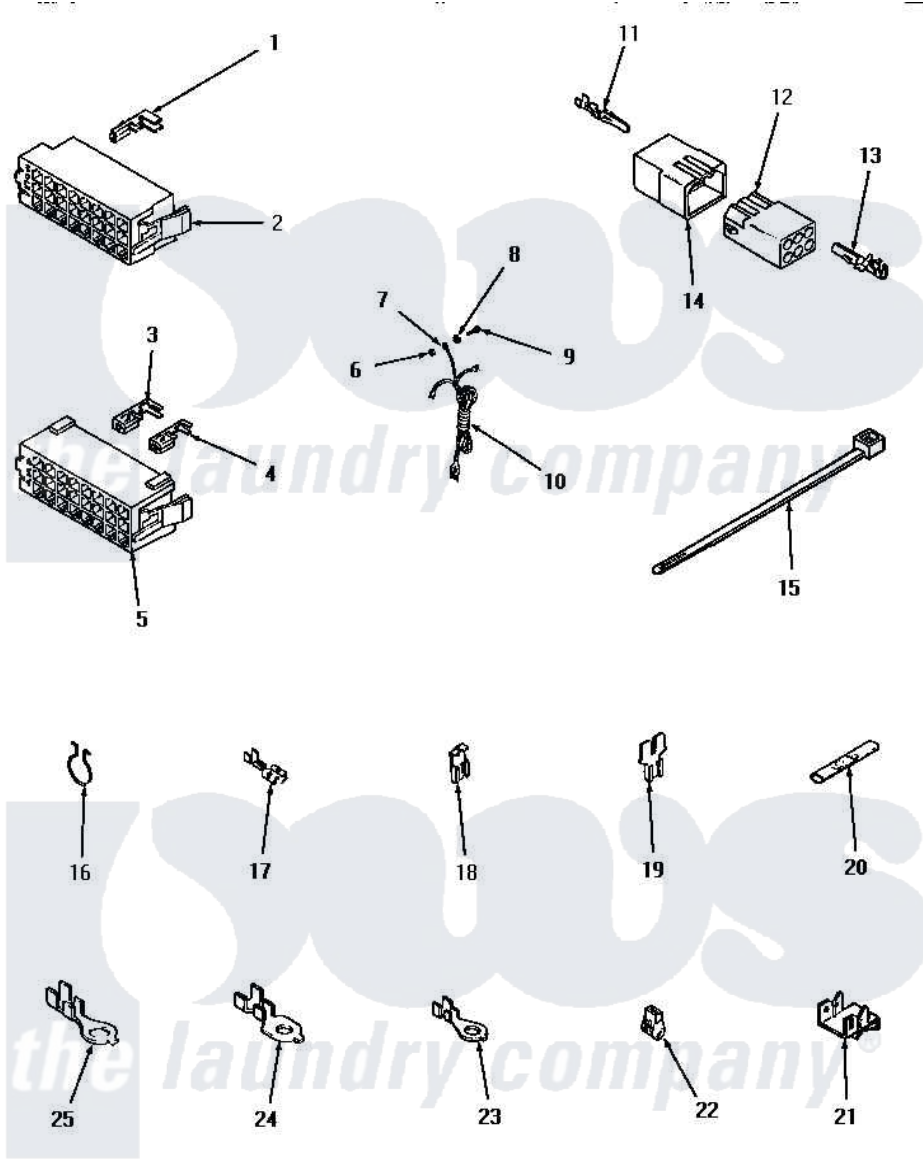

Amana HA4370 17 - POWER CORD & WIRE TERMINALS

POWER CORD AND WIRE TERMINALS

Amana [Residential Amana HA4370 Washer Parts](#) Parts Diagram 17 - POWER CORD & WIRE TERMINALS
 Click on the part number to view part

Item	Original Part Number	Replaced By	Status	Part Description
1	24176		Not Available	MOLEX TERMINAL
2	24175	12500058		Knob Ski
3	00183		Not Available	TERMINAL,FEMALE 2-WIRE
4	00180		Not Available	TERMINAL,FEMALE
5	28856		Not Available	HOUSING,24 POSITION
6	03673		Not Available	NUT
7	Y00000000		Not Available	SEE NOTE GROUND WIRE, GREEN
8	03815			Lockwasher, No.10 Ext Shk
9	20267			Screw, 10-24 X 3/8 Round
10	22660		Not Available	POWER CORD AND PLUG
11	Y00116			Terminal, Pin-Male
12	26708			Receptacle, 6 Circuit
13	Y00117	5011-XX		093 Female Socket
14	23041			Plug, 6 Circuit
15	55881	M0321209		Tie-Electrical
16	51291			Clip, Wire

17	Y00119		Not Available	SPADE TERMINAL(18 GAUGE) (1/4 INCH-(1) 18 GAUGE WIRE)
18	Y00120			Terminal, Flag-1/4 Fema
19	29673		Not Available	DOUBLE CONNECTOR
20	21091		Not Available	CONNECTOR TWO 1/4 INCH MALE
21	Y00161	B5733302		Clip, Ground
22	70210		Not Available	INSULATOR,BLUE
23	00110			No.10 18 Gauge Wire
24	Y00111			Ring Terminal No.10 No.10 18 Gauge Wires Or
25	Y00113		Not Available	TERMINAL,RING-1/4 STUD