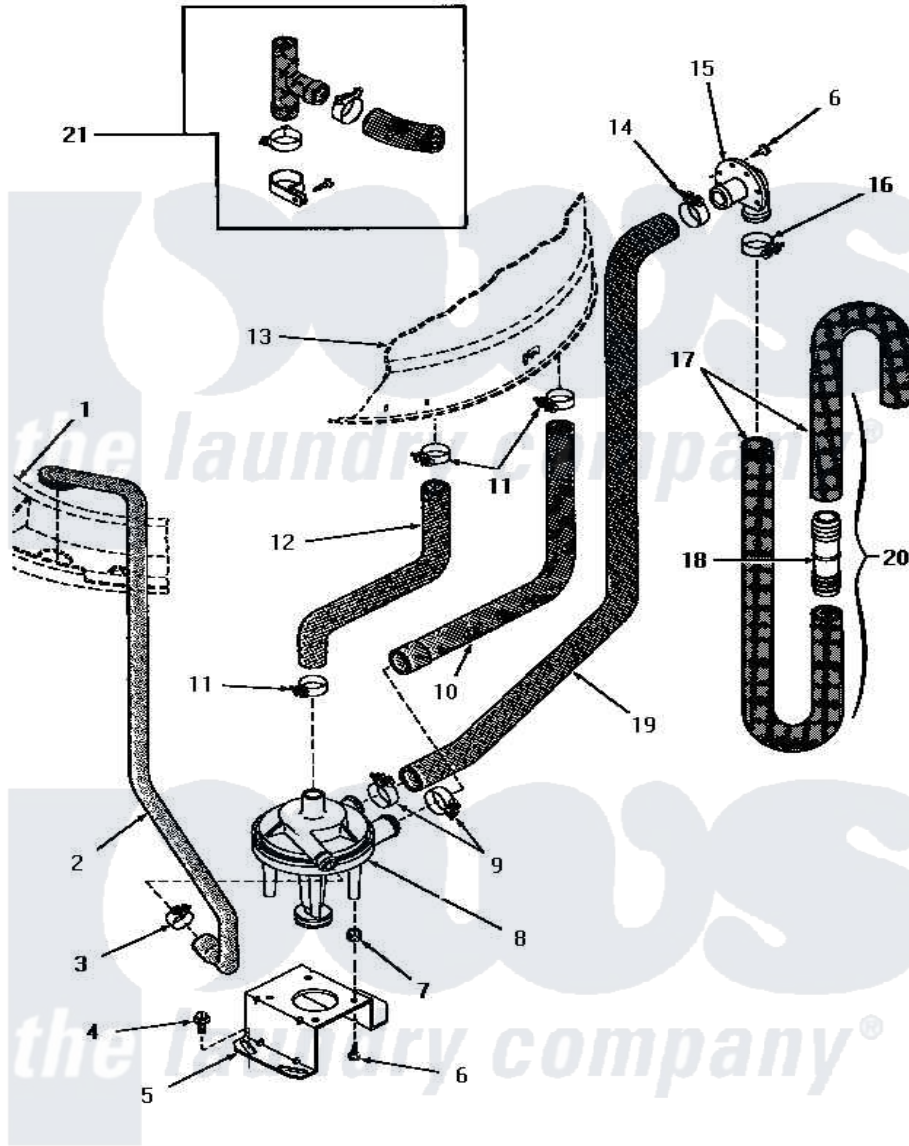

# Amana HA4370 18 - PUMP ASSY/BRKT/HOSES & SIPHON BREAK KIT

**PUMP ASSEMBLY, BRACKET, HOSES AND SIPHON BREAK KIT**  
(Models equipped with rubber drain hose)

Amana [Residential Amana HA4370 Washer Parts](#) Parts Diagram 18 - PUMP ASSY/BRKT/HOSES & SIPHON BREAK KIT

[Click on the part number to view part](#)

Item	Original Part Number	Replaced By	Status	Part Description
1	Y00000000		Not Available	SEE NOTE OUTER TUB COVER
2	27232		Not Available	HOSE
3	27644	<a href="#">285655</a>		Clamp, Hose
4	<a href="#">27157</a>			Screw, 10-24 X 5/8 Spec
5	<a href="#">27105</a>			Bracket, Pump Mounting
6	51784		Not Available	SCREW,10B-16 X 1/2 HEX
7	<a href="#">27063</a>			On-Sert
8	27065	<a href="#">31968</a>		Assembly, Pump NA
9	27153	<a href="#">285655</a>		Clamp, Hose
10	27160		Not Available	HOSE,TUB TO PUMP-DRAIN
11	27151	<a href="#">285655</a>		Clamp, Hose
12	27159		Not Available	HOSE,TUB TO PUMP
13	Y00000000		Not Available	SEE NOTE OUTER TUB
14	20391	<a href="#">285655</a>		Clamp, Hose
15	23553		Not Available	ELBOW,DRAIN HOSE-PLAST

16	20211	<a href="#">285655</a>	Clamp, Hose
17	<a href="#">28293</a>		Hose, Drain
18	25863	<a href="#">16272</a>	Connector, Straight
19	<a href="#">27161</a>		Hose, Pump To Drain Val
20	Y00000000		Not Available SEE NOTE DRAIN HOSE AND HOSE COUPLER -- (SEE NOTE 1)
21	297P3	<a href="#">76660</a>	Break-Sphn