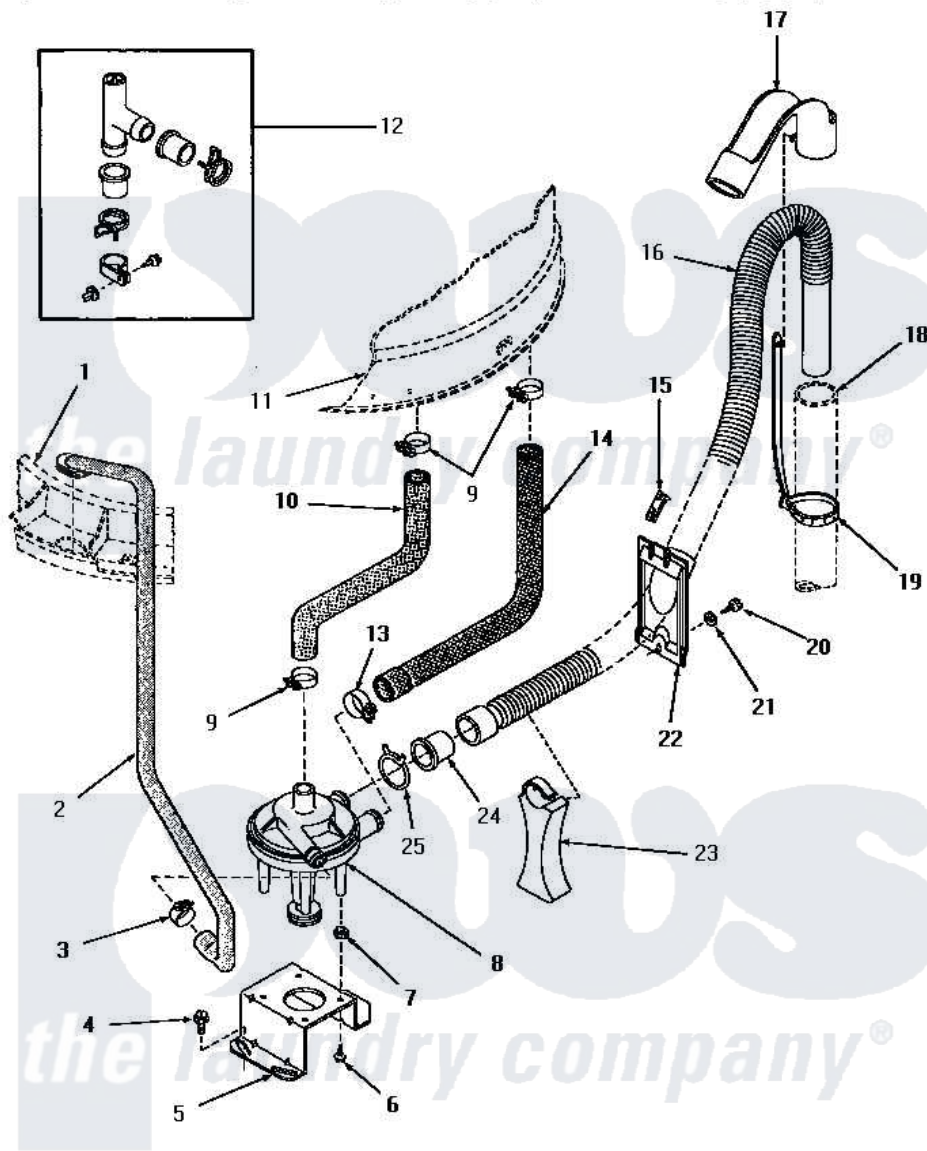

Amana HA4370 19 - PUMP ASSY/BRKT/HOSES & SIPHON BREAK KIT

PUMP ASSEMBLY, BRACKET, HOSES AND SIPHON BREAK KIT
(Models equipped with plastic drain hose)

Amana [Residential Amana HA4370 Washer Parts](#) Parts Diagram 19 - PUMP ASSY/BRKT/HOSES & SIPHON BREAK KIT

[Click on the part number to view part](#)

| Item | Original Part Number | Replaced By | Status | Part Description |
|------|-----------------------|------------------------|---------------|--------------------------|
| 1 | Y00000000 | | Not Available | SEE NOTE OUTER TUB COVER |
| 2 | 27232 | | Not Available | HOSE |
| 3 | 27644 | 285655 | | Clamp, Hose |
| 4 | 27157 | | | Screw, 10-24 X 5/8 Spec |
| 5 | 27105 | | | Bracket, Pump Mounting |
| 6 | 51784 | | Not Available | SCREW,10B-16 X 1/2 HEX |
| 7 | 27063 | | | On-Sert |
| 8 | 27065 | 31968 | | Assembly, Pump NA |
| 9 | 27151 | 285655 | | Clamp, Hose |
| 10 | 27159 | | Not Available | HOSE,TUB TO PUMP |
| 11 | Y00000000 | | Not Available | SEE NOTE OUTER TUB |
| 12 | 386P3 | 76660 | | Break-Sphn |
| 13 | 27153 | 285655 | | Clamp, Hose |
| 14 | 27160 | | Not Available | HOSE,TUB TO PUMP-DRAIN |
| 15 | 29936 | | Not Available | HOSE RETAINER CLIP |

| | | | |
|----|-----------------------|--------------------------|------------------------------------|
| 16 | 29142 | 39952 | Hose- Drai |
| 17 | 29144 | 22003814 | Retainer, Drain Hose |
| 18 | Y00000000 | | Not Available SEE NOTE STANDPIPE |
| 19 | 29999 | 8539404 | Tie-Wire |
| 20 | 27196 | 27001200 | Screw |
| 21 | 20492 | M0270504 | Washer |
| 22 | 29131 | | Not Available RETAINER,DIRECTIONAL |
| 23 | 29284 | | Stand, Hose |
| 24 | 29143 | | Not Available HOSE,ADAPTER |
| 25 | 29172 | | Not Available CLAMP,HOSE |
| NI | 406P3 | 451P3 | Kit Drain Extension |