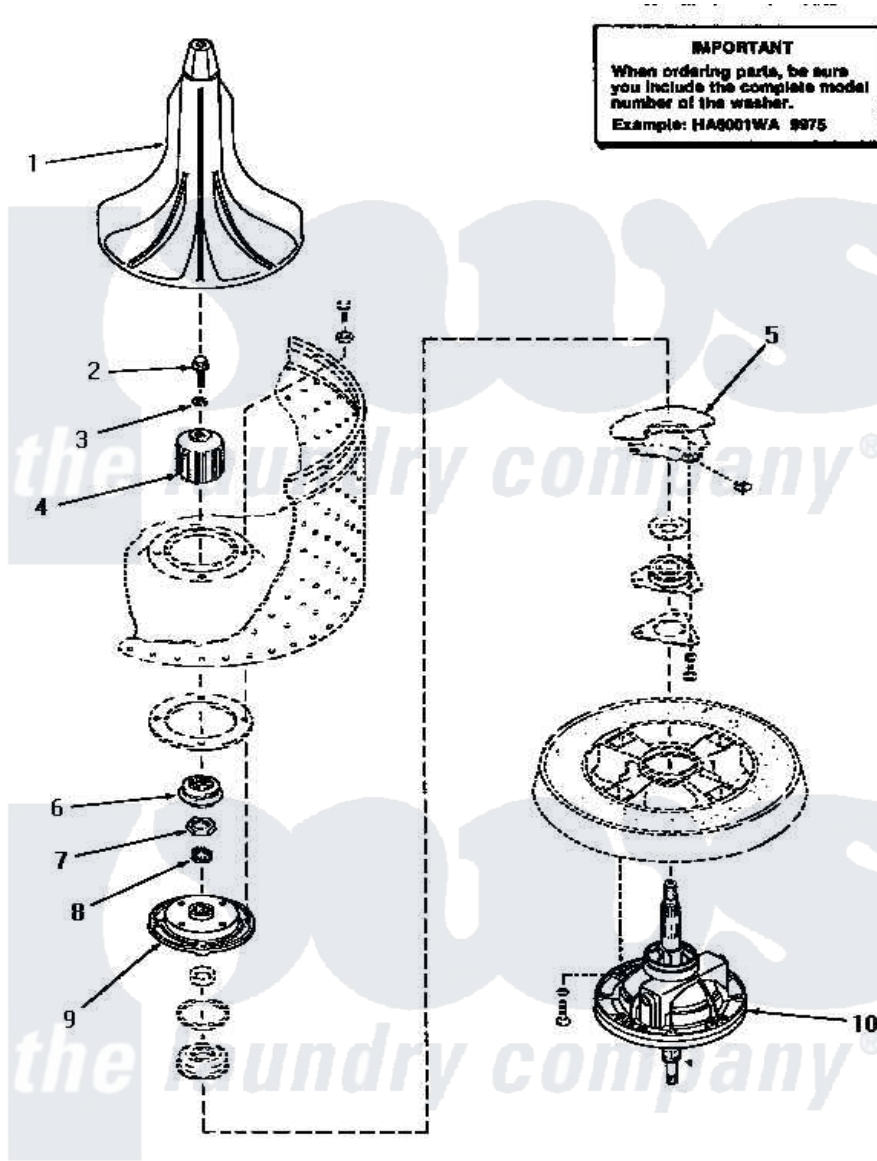

Amana HA4370 20 - SHORT POST DRIVE (ADDITION)

SHORT POST DRIVE

Amana [Residential Amana HA4370 Washer Parts](#) Parts Diagram 20 - SHORT POST DRIVE (ADDITION)
 Click on the part number to view part

Item	Original Part Number	Replaced By	Status	Part Description
1	30855	40000501W		Agitator, Flex Vane
2	30852			Screw, No.8-1/4 X 20 X 3/
3	30853		Not Available	SEAL
4	30071	R9900189		Kit, Drive Bell And Seal
5	Y00000000		Not Available	SEE NOTE OUTER TUB
6	30022		Not Available	ASSY,SEAL-HEAD xREPLACE
7	Y29220	40016301		Nut, Lock
8	29728	40008301		Insert, Spline
9	30034		Not Available	HUB ASSEMBLY
10	30848	33227P		Assembly- Tran
"	33227	33227P		Assembly- Tran