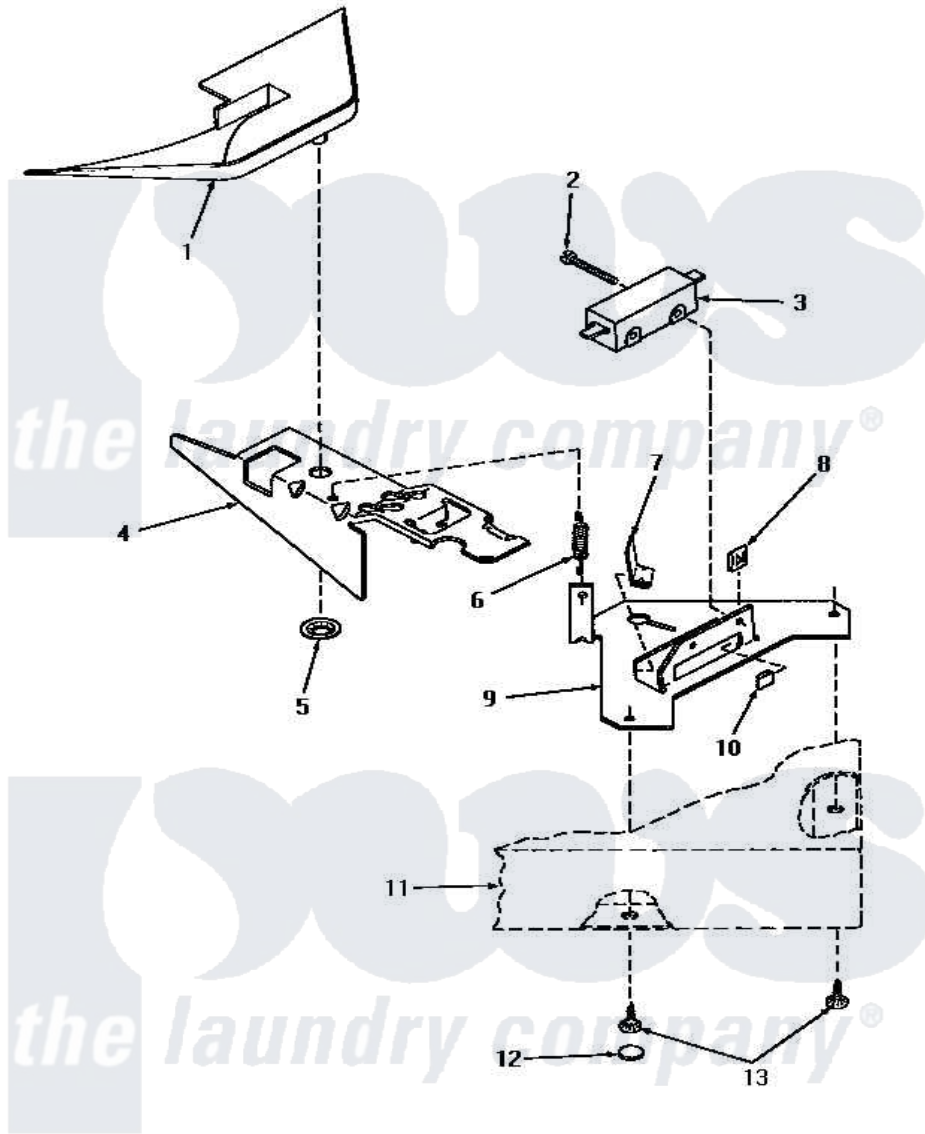

# Amana HA4370 21 - SWITCH & BRACKET ASSY

## SWITCH AND BRACKET ASSEMBLY

Amana [Residential Amana HA4370 Washer Parts](#) Parts Diagram 21 - SWITCH & BRACKET ASSY  
 Click on the part number to view part

Item	Original Part Number	Replaced By	Status	Part Description
1	29042		Not Available	SHIELD, LID SWITCH
2	Q6516		Not Available	SCREW, 6-32 X 1 ROUND H
3	27249		Not Available	SWITCH
4	<a href="#">27602</a>			Lever, Out-Of-Bal Switch
5	<a href="#">29043</a>			Nut, Push
6	<a href="#">27603</a>			Spring, Switch Lever
7	<a href="#">Y27837</a>			Clip, Speed-"U" Type
8	27248		Not Available	NUT, SPEED U-TYPE
9	27250		Not Available	BRACKET, OUT-OF-BAL SWI
10	<a href="#">27610</a>			Clip, U
11	Y00000000		Not Available	SEE NOTE CABINET TOP
12	28291		Not Available	WASHER
13	<a href="#">28193</a>			Screw, 8-1/2 Tapping W/