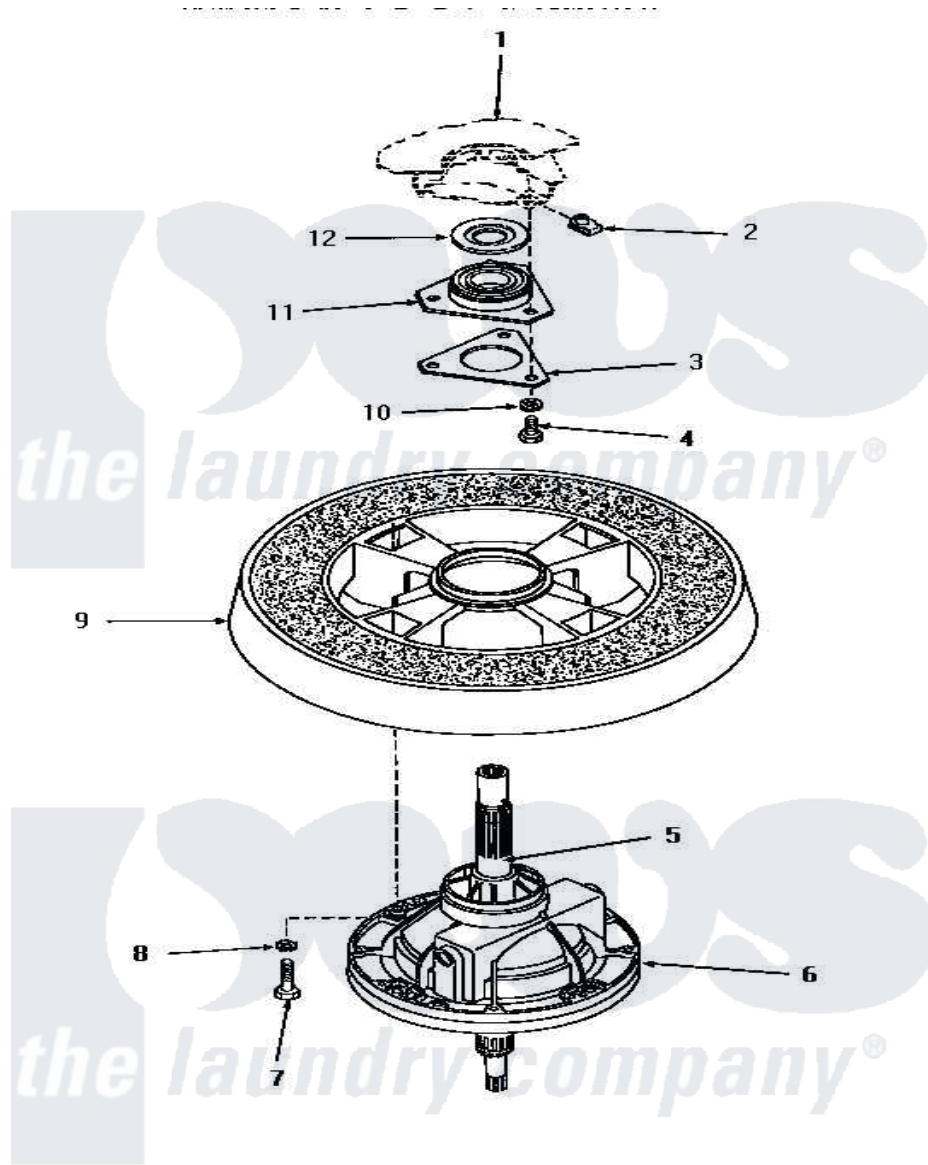

Amana HA4370 22 - TRANSMISSION ASSY & BALANCE RING

TRANSMISSION ASSEMBLY AND BALANCE RING

Amana Residential Amana HA4370 Washer Parts Parts Diagram 22 - TRANSMISSION ASSY & BALANCE RING

[Click on the part number to view part](#)

Item	Original Part Number	Replaced By	Status	Part Description
1	Y00000000		Not Available	SEE NOTE OUTER TUB
2	27222			Nut, Retainer 5/16-18
3	27166		Not Available	WASHER, BEARING HOUSING
4	01355		Not Available	SCREW
5	27604P			Never-Seeze 1 Oz Tube
6	30946		Not Available	TRANSMISSION ASSEMBLY
7	27200		Not Available	CAP SCREW
8	02431			Lockwasher, 1/4 Ext Shk
9	Y29117		Not Available	ASSY, BALANCE RING-COMPL
10	04366			Lockwasher, 5/16intshkp
11	27182	40004201P		Main Bearing Assembly
12	27187			Flinger