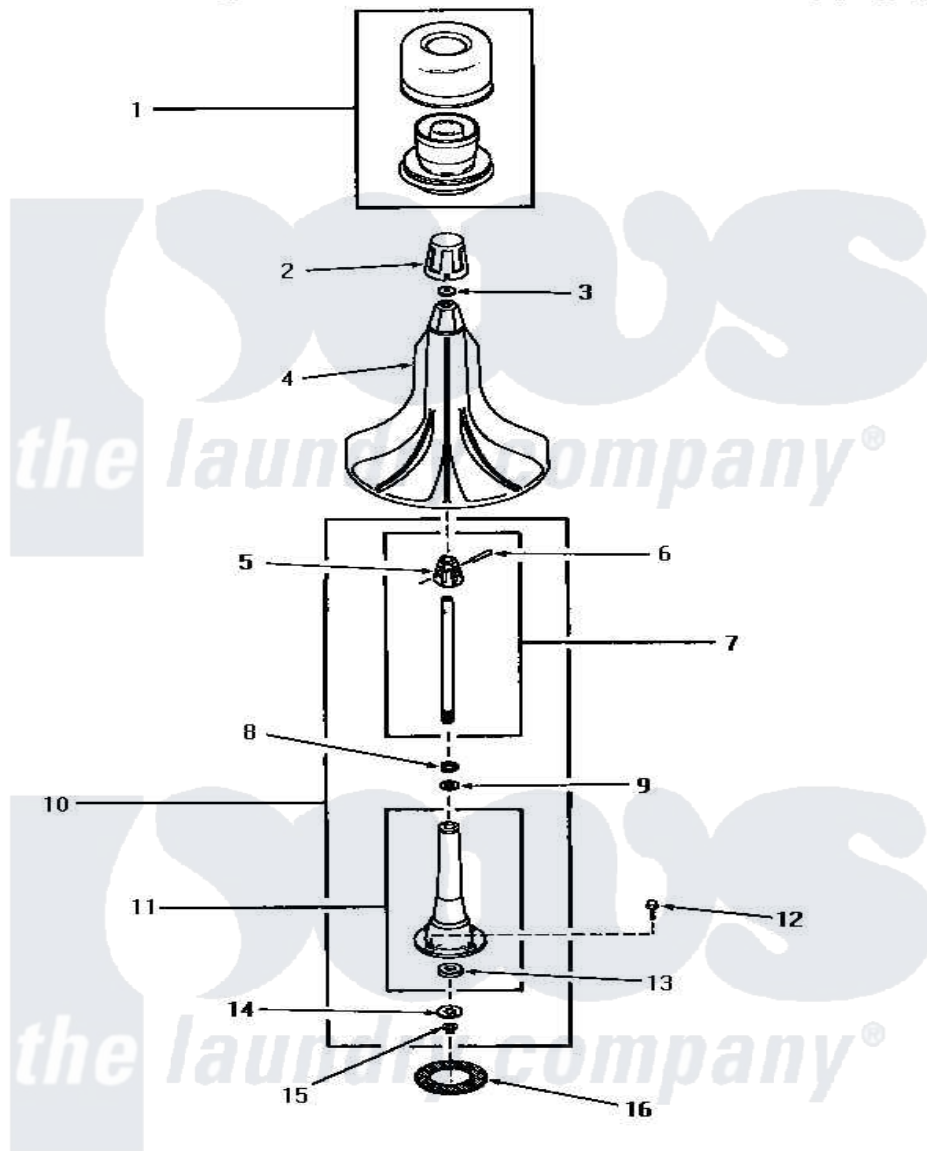

# Amana HA4371 03 - AGITATOR & POST

## AGITATOR AND POST

Amana [Residential Amana HA4371 Washer Parts](#) Parts Diagram 03 - AGITATOR & POST  
 Click on the part number to view part

Item	Original Part Number	Replaced By	Status	Part Description
1	27707		Not Available	ASSY,DISPENSER-FABRIC
2	27138		Not Available	ASSY,AGITATOR CAP
3	<a href="#">27189</a>			Washer, Agitator Cap
4	27120		Not Available	ASSY,AGITATOR
5	27174		Not Available	DRIVE BLOCK
6	<a href="#">20243</a>			Pin, Taper
7	<a href="#">28091</a>			Assembly, Agitator Shaftanddr
8	20057	<a href="#">222T017P01</a>		Washer FIB 21/32 ID X 1156 OD X 1/8
9	<a href="#">04704</a>			Washer, .630idx1.125odx
10	28934		Not Available	AGITATOR POST ASSEMBLY
11	28933		Not Available	AGITATOR POST
12	27202	<a href="#">W10116787</a>		Screw
13	10429		Not Available	WASHER,THRUST
14	<a href="#">27164</a>			Washer, Spline
15	<a href="#">27197</a>			Ring, Retaining