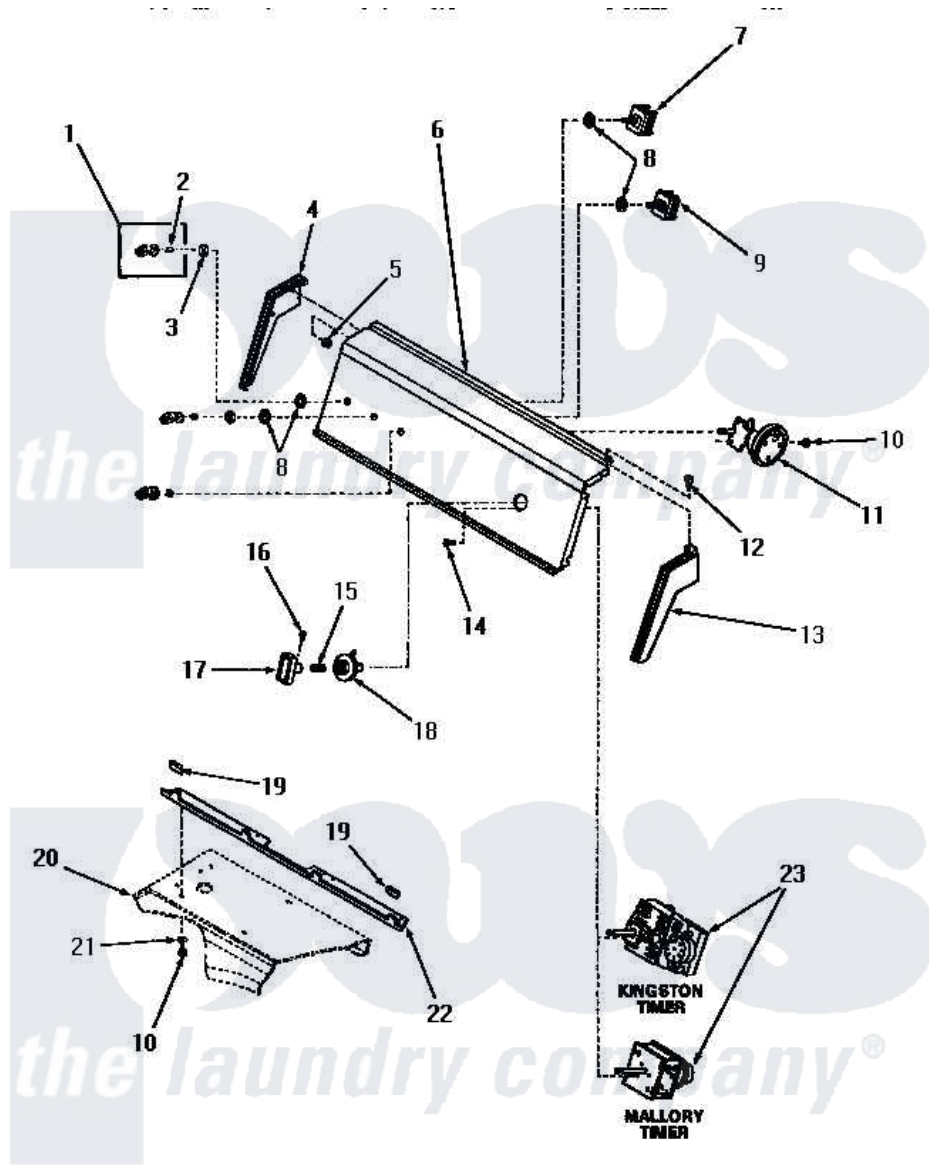

Amana HA4371 06 - CONTROL PANEL & CONTROLS

CONTROL PANEL AND CONTROLS

Amana [Residential Amana HA4371 Washer Parts](#) Parts Diagram 06 - CONTROL PANEL & CONTROLS
 Click on the part number to view part

| Item | Original Part Number | Replaced By | Status | Part Description |
|------|-----------------------|----------------------------|---------------|---|
| " | NOTE: | | Not Available | 1. IF DRAIN HOSE MUST BE SHORTENED, CUT HOSE BETWEEN MOLDED END AND MOLDED ELBOW. USE ONE NO. 25863 HOSE COUPLING TO SPLICE HOSE. |
| 1 | 27379 | | Not Available | ASSY,KNOB-SWITCH |
| 2 | 10519 | | Not Available | RETAINER |
| 3 | 57584 | | Not Available | NUT |
| 4 | 25124 | | Not Available | CONTROL HOOD END, LEFT |
| 5 | 25126 | 5303284616 | | Clip |
| 6 | 27907 | | Not Available | No Longer Available |
| 7 | 21300 | | Not Available | SWITCH,TEMPERATURE |
| 8 | 91176 | | | Lockwasher, 3/8 Intshkp |
| 9 | 21302 | | | Switch, Motor-2SP |
| 10 | 23962 | W10116760 | | Screw |
| 11 | 27778 | | | Switch, Pressure |
| 12 | 25232 | | Not Available | SCREW,8AB-18X7/8 OVAL |

| | | | |
|----|-----------------------|---------------|----------------------------|
| 13 | 25123 | Not Available | CONTROL HOOD END, RIGHT |
| 14 | 70212 | | Screw, 8-32 X 5/32 RD H |
| 15 | 26319 | | Spring |
| 16 | 26318 | | Screw, 8-32 X 1/4 Set S |
| 17 | 27382 | Not Available | TIMER KNOB |
| 18 | 28287 | Not Available | TIMER KNOB INDICATOR |
| 19 | 24859 | Not Available | SLEEVE,SUPPORT ANGLE |
| 20 | Y00000000 | Not Available | SEE NOTE CABINET TOP |
| 21 | 20493 | | Washer, 11/64 ID x 3/8 OD |
| 22 | 23360 | Not Available | ANGLE |
| 23 | 27694 | | Xtimer |