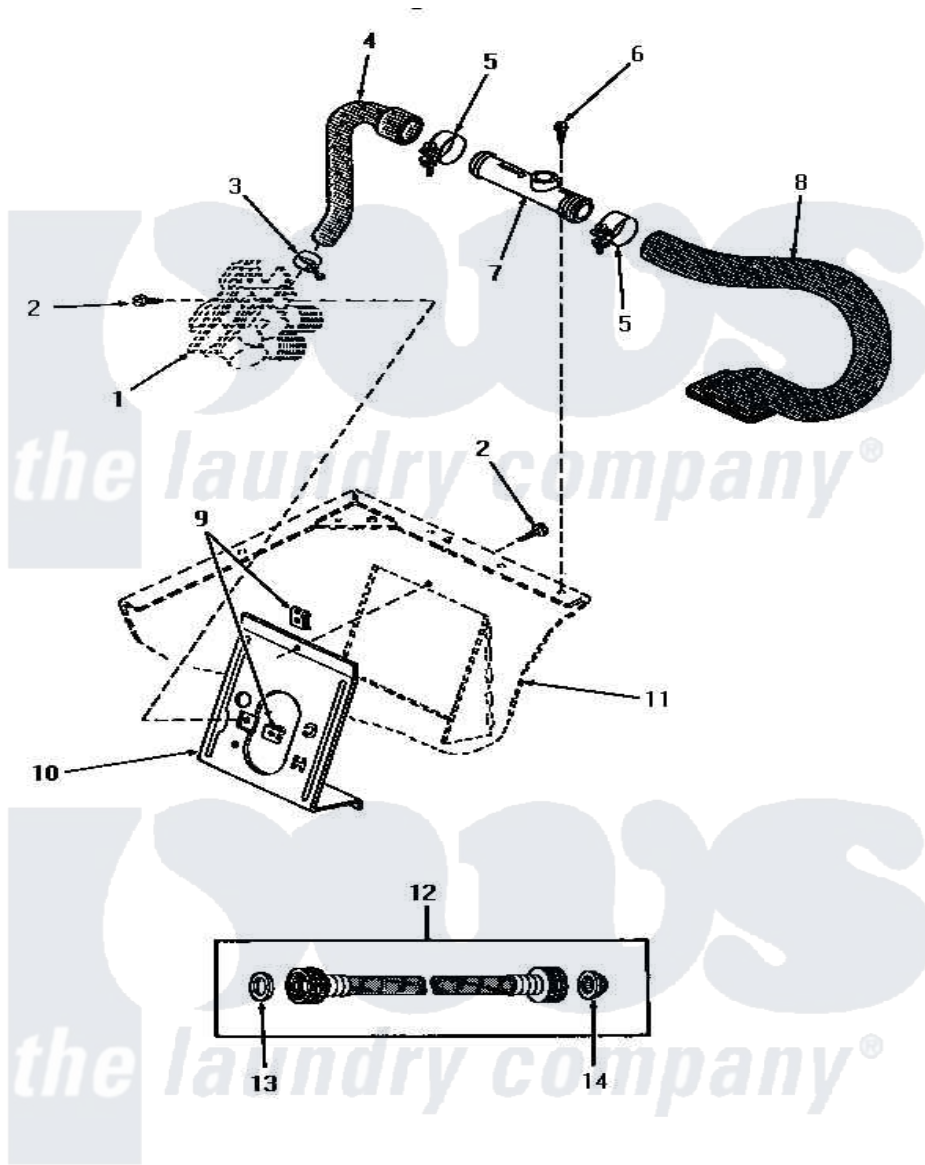

Amana HA4371 08 - INLET/FILL HOSE/BACK FL PREVENTER & BRKT

INLET HOSE, FILLER HOSE, BACK FLOW PREVENTER AND MIXING VALVE MOUNTING BRACKET (through Serial No. N3605084)

Amana [Residential Amana HA4371 Washer Parts](#) Parts Diagram 08 - INLET/FILL HOSE/BACK FL PREVENTER & BRKT

[Click on the part number to view part](#)

Item	Original Part Number	Replaced By	Status	Part Description
1	Y00000000		Not Available	SEE NOTE MIXING VALVE
2	56392		Not Available	SCREW,8-18 X 3/8 TAPPI
3	27643	596669		Clamp, Manifold
4	27183			Hose, Mixing Valve
5	27152		Not Available	CLAMP HOSE
6	23962	W10116760		Screw
7	27118	34280		Assembly, Backflow Prevento
8	27231		Not Available	HOSE
9	54038			NUT, Speed U-Type
10	27126	39407		Bracket, Valve
11	Y00000000		Not Available	SEE NOTE CABINET
12	28330	202860		Inlet Hose Assembly
13	20290	Y013783		Washer, Inlet Hose
14	28605	22002960		Strainer, Washer Inlet