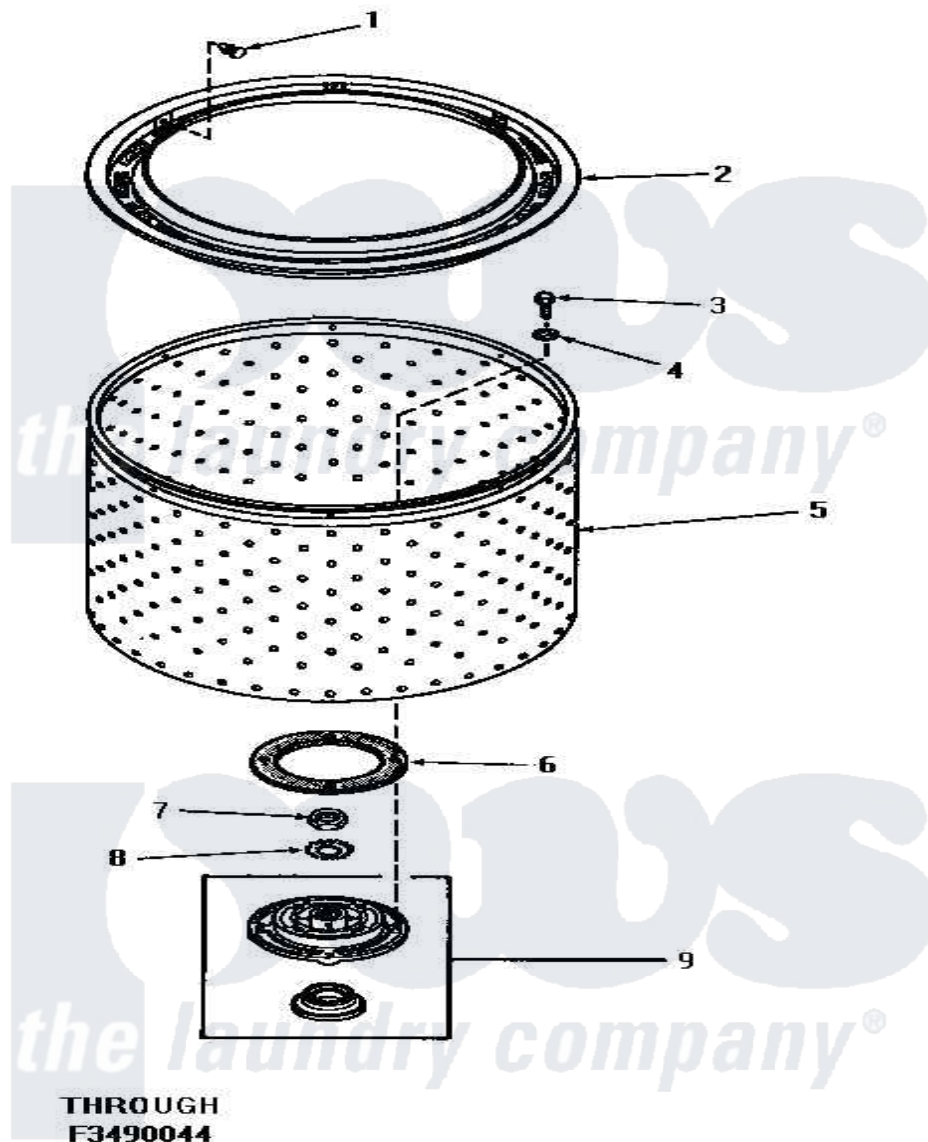

Amana HA4371 10 - LINT FILTER, WASHTUB & HUB

LINT FILTER, WASHTUB AND HUB

Amana [Residential Amana HA4371 Washer Parts](#) Parts Diagram 10 - LINT FILTER, WASHTUB & HUB
 Click on the part number to view part

| Item | Original Part Number | Replaced By | Status | Part Description |
|------|-----------------------|---------------------------|---------------|---------------------------|
| 1 | 29474 | | | Fastener, Lint Filter |
| 2 | 27123 | 33521 | | Filter Lint/Clothes Guard |
| 3 | 27202 | W10116787 | | Screw |
| 4 | 28094 | | | Gasket |
| 5 | 27074 | | | Motor |
| " | 27073 | | Not Available | WASHTUB, PORCELAIN |
| 6 | 27125 | 39122 | | Gasket, Washtub |
| 7 | Y29220 | 40016301 | | Nut, Lock |
| 8 | 27163 | | | Lockwasher |
| 9 | 28780 | 356P3 | | Kit, Seal-Washer |