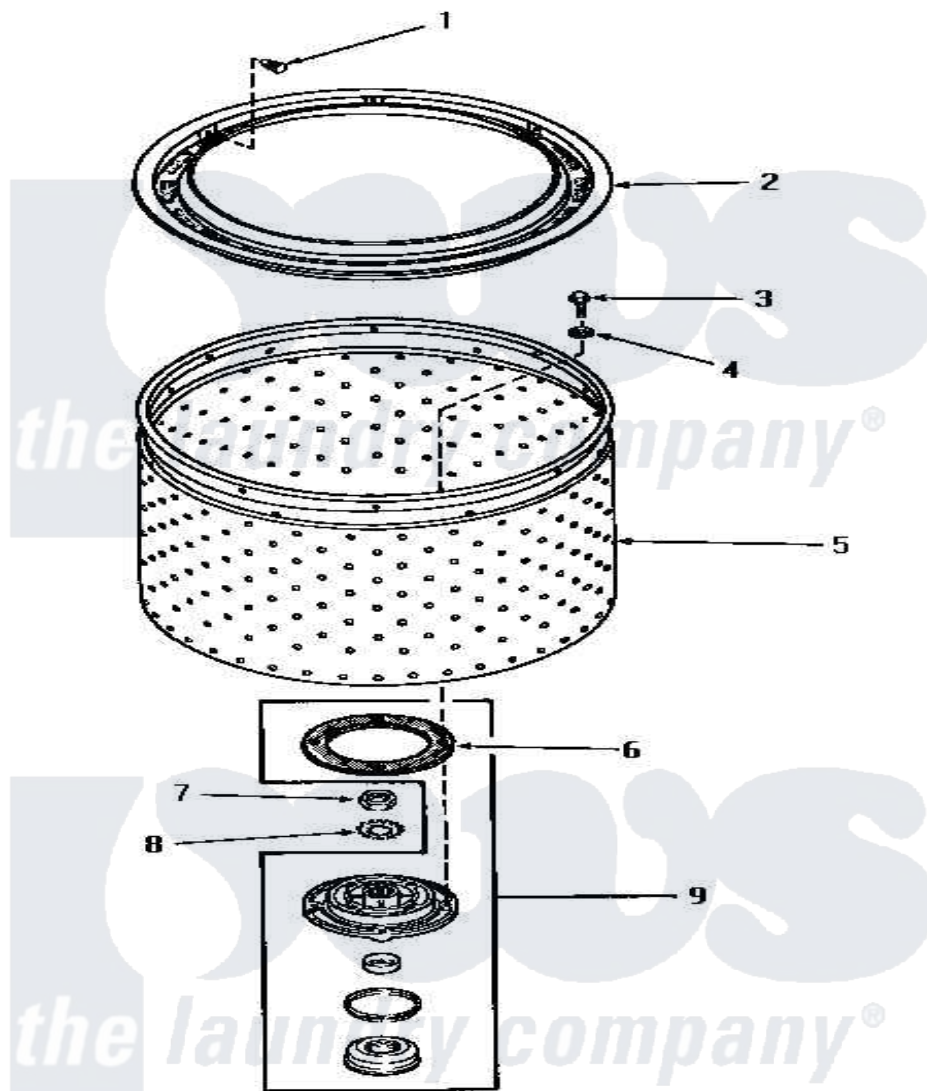

Amana HA4371 11 - LINT FILTER, WASHTUB & HUB

STARTING
F3490045

LINT FILTER, WASHTUB AND HUB

[Amana Residential Amana HA4371 Washer Parts](#) Parts Diagram 11 - LINT FILTER, WASHTUB & HUB
Click on the part number to view part

Item	Original Part Number	Replaced By	Status	Part Description
1	29474			Fastener, Lint Filter
2	27123	33521		Filter Lint/Clothes Guard
3	27202	W10116787		Screw
4	28094			Gasket
5	28138		Not Available	WASHTUB, STAINLESS STEEL
"	29074	39252P		Wash Tub
6	27125	39122		Gasket, Washtub
7	Y29220	40016301		Nut, Lock
8	27163			Lockwasher
9	356P3			Kit, Seal-Washer