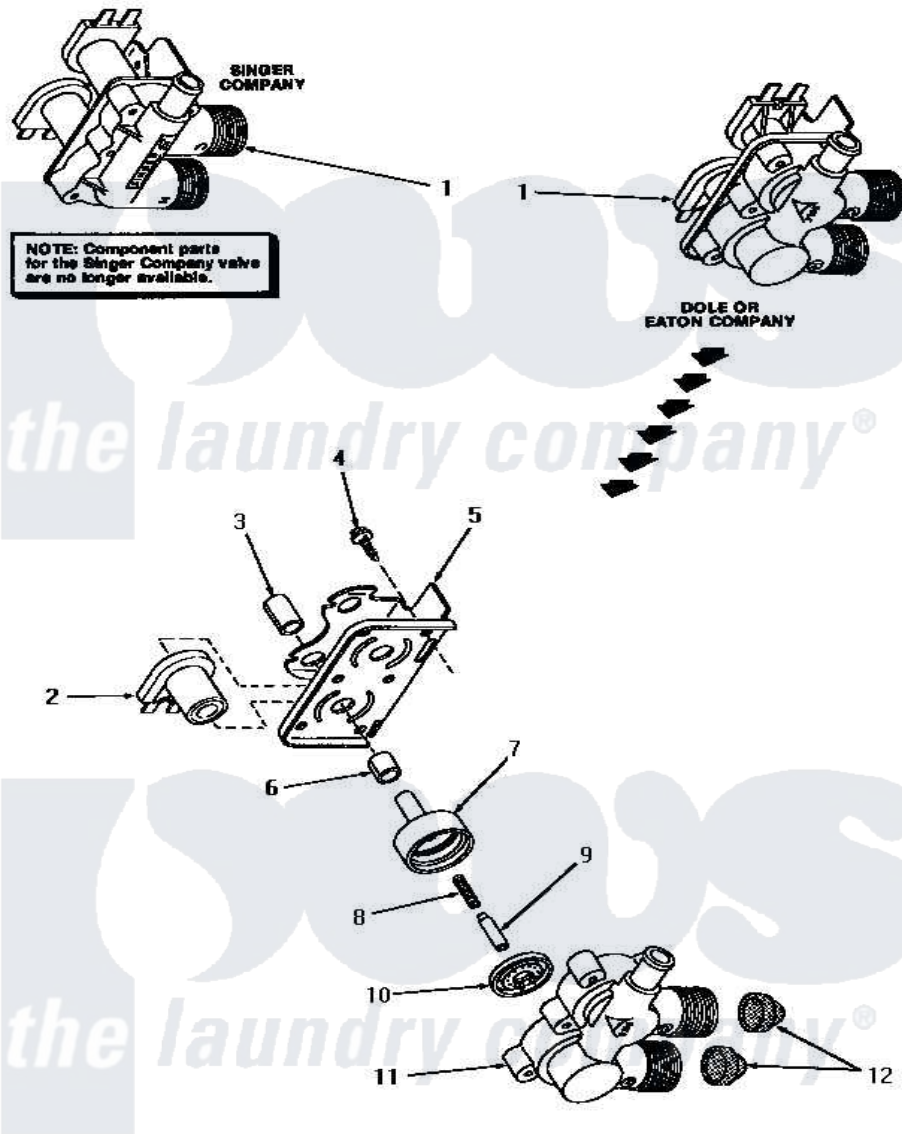

Amana HA4371 12 - MIXING VALVE ASSY

MIXING VALVE ASSEMBLY

Amana [Residential Amana HA4371 Washer Parts](#) Parts Diagram 12 - MIXING VALVE ASSY
 Click on the part number to view part

Item	Original Part Number	Replaced By	Status	Part Description
1	27156	33930		Valve, Mixing
2	24126	33930		Valve, Mixing
3	24128		Not Available	SLEEVE, LONG
4	25817C		Not Available	SCREW
5	Y24158		Not Available	MOUNTING BRACKET
6	24129		Not Available	SLEEVE, SHORT
7	24130			Guide, Armature
8	24131		Not Available	SPRING
9	24132		Not Available	ARMATURE
10	24134		Not Available	DIAPHRAGM
11	Y24159	33930		Valve, Mixing
12	24122	22002960		Strainer, Washer Inlet