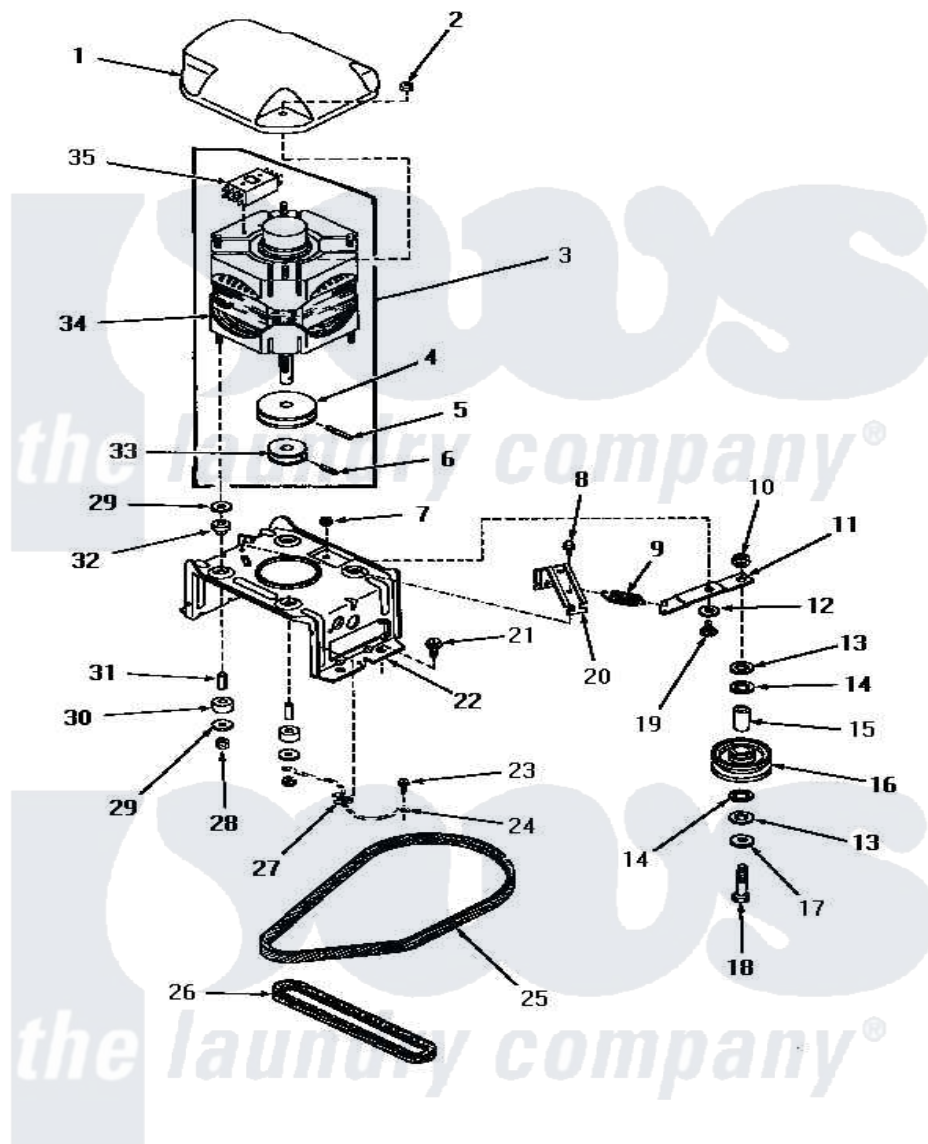

Amana HA4371 13 - MOTOR, MTG BRACKET, BELTS & IDLER ASSY

MOTOR, MOUNTING BRACKET, BELTS AND IDLER ASSEMBLY
(through Serial No. C3455773)

Amana [Residential Amana HA4371 Washer Parts](#) Parts Diagram 13 - MOTOR, MTG BRACKET, BELTS & IDLER ASSY
Click on the part number to view part

Item	Original Part Number	Replaced By	Status	Part Description
1	27136			Shield, Motor
2	27201			Locknut
3	27179	27179P		Motor-Drve
4	27171		Not Available	PULLEY,MOTOR
5	23750			Pin, Roll
6	10416			Pin, Roll
7	52566	27001225		Nut, Jam Mid Lock 1/4-20
8	56264	27001200		Screw
9	27928		Not Available	SPRING
10	56156	358160		Nut
11	27135			Lever, Idler
12	81392	40054701		Washer
13	28018		Not Available	WASHER
14	27210		Not Available	WASHER
15	27601		Not Available	BEARING
16	27212	R9900487		Sheet

17	27211	Not Available	WASHER
18	27209		Bolt
19	27229	40038901	Screw, 1/4-20
20	27929		Xarm Spring
21	27157		Screw, 10-24 X 5/8 Spec
22	27112	Not Available	MOTOR MOUNTING BRACKET
23	26592	Not Available	HEX HEAD SCREW
24	Y00000000	Not Available	SEE NOTE GROUND WIRE, GREEN
25	27246	R9900487	Sheet
26	27155		Belt, Pump
27	Y00161	B5733302	Clip, Ground
28	23604		Nut, Hex 10-32 Lock
29	03888	Not Available	WASHER
30	01953	Not Available	WASHER,LOWER MOTOR MOU
31	27181	Not Available	SPACER,MOTOR
32	01952A		Mounting, Rubber
33	Y27104	Not Available	PULLEY,MOTOR
34	27772	27179P	Motor-Drve
35	24139	Not Available	SWITCH,MOTOR
"	24140	Not Available	SWITCH,MOTOR
"	24142	Not Available	SWITCH,MOTOR
"	Y24149		Switch, Motor
NI	258P3	Not Available	KIT,CAPACITOR