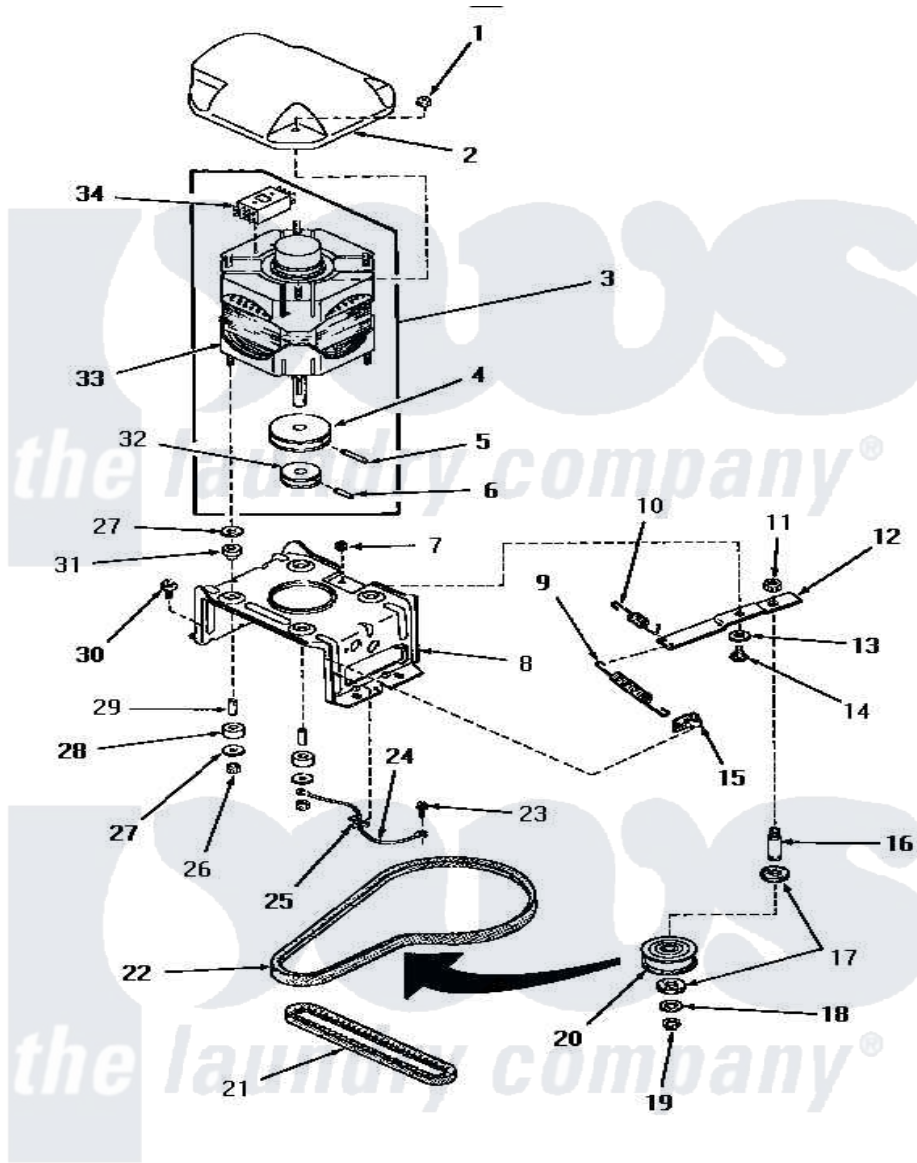

Amana HA4371 14 - MOTOR, MTG BRACKET, BELTS & IDLER ASSY

MOTOR, MOUNTING BRACKET, BELTS AND IDLER ASSEMBLY
(starting with Serial No. C3486774)

Amana [Residential Amana HA4371 Washer Parts](#) Parts Diagram 14 - MOTOR, MTG BRACKET, BELTS & IDLER ASSY
Click on the part number to view part

Item	Original Part Number	Replaced By	Status	Part Description
1	27201			Locknut
2	27136			Shield, Motor
3	27179	27179P		Motor-Drve
4	27171		Not Available	PULLEY,MOTOR
5	23750			Pin, Roll
6	10416			Pin, Roll
7	52566	27001225		Nut, Jam Mid Lock 1/4-20
8	28791			Bracket, Motor Mount
9	28807	37366		Spring, Idler
10	30620		Not Available	SPRING,IDLER LEVER HEL
11	28803	2221070		Clamp, Nylon
12	31054	40041002		Lever, Idler
13	81392	40054701		Washer
14	27229	40038901		Screw, 1/4-20
15	28849			Clip, Spring
16	28802			Shaft, Idler

17	Y29443		Washer, Felt
18	52549		Washer, 501 ID X3/4 Odx
19	23748		Ring, Retaining
20	28800	Not Available	WHEEL, IDLER
21	27155		Belt, Pump
22	28808		Belt, Agitate And Spin
23	26592	Not Available	HEX HEAD SCREW
24	Y00000000	Not Available	SEE NOTE GROUND WIRE, GREEN
25	Y00161	B5733302	Clip, Ground
26	23604		Nut, Hex 10-32 Lock
27	03888	Not Available	WASHER
28	01953	Not Available	WASHER, LOWER MOTOR MOU
29	27181	Not Available	SPACER, MOTOR
30	27157		Screw, 10-24 X 5/8 Spec
31	01952A		Mounting, Rubber
32	Y27104	Not Available	PULLEY, MOTOR
33	27772	27179P	Motor-Drve
"	30895	27179P	Motor-Drve
34	24139	Not Available	SWITCH, MOTOR
"	24140	Not Available	SWITCH, MOTOR
"	30895A	30895AP	Switch Motor-W/Instr
"	30897A	30897AP	Switch- MO
"	24142	Not Available	SWITCH, MOTOR
"	Y24149		Switch, Motor
NI	20605	Not Available	LUBE, HI TEMPERATURE-56
"	258P3	Not Available	KIT, CAPACITOR