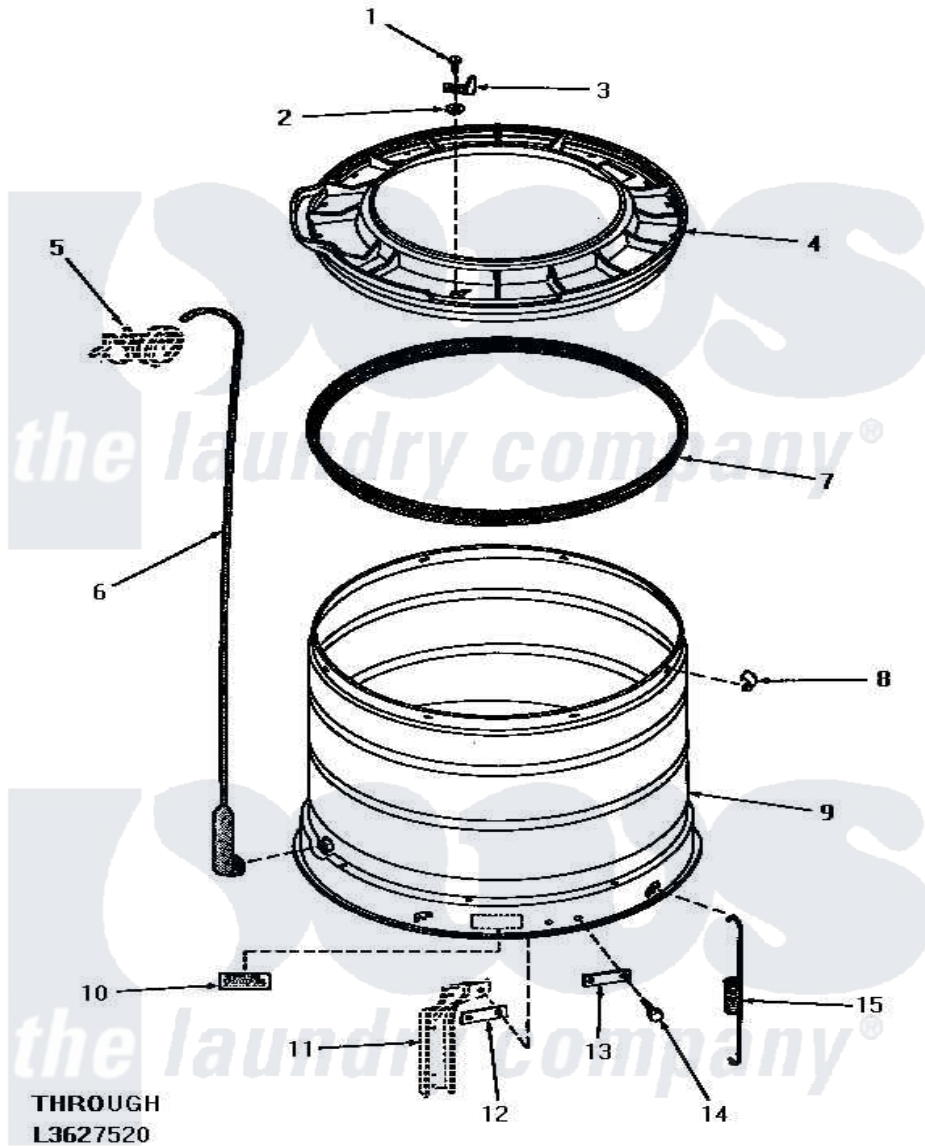

Amana HA4371 15 - OUTER TUB, COVER & PRESSURE HOSE

OUTER TUB, COVER AND PRESSURE HOSE

Amana [Residential Amana HA4371 Washer Parts](#) Parts Diagram 15 - OUTER TUB, COVER & PRESSURE HOSE
 Click on the part number to view part

Item	Original Part Number	Replaced By	Status	Part Description
1	25723	27001200		Screw
2	03815			Lockwasher, No.10 Ext Shk
3	27247			Trigger, Out-Of-Bal Swi
4	27137	31153		Cover Outer Tub
5	Y00000000		Not Available	SEE NOTE PRESSURE SWITCH
6	29077		Not Available	ASSY,PRESSURE FILL HOSxREPLACE
7	27184			Gasket, Tub Cover
8	Y27017		Not Available	CLIP,SPRING
9	27071		Not Available	OUTER TUB
10	Y27195		Not Available	STICKER
11	Y00000000		Not Available	SEE NOTE SUPPORT LEG
12	27927			Plate, Leg .032
13	27926			Plate, Leg .063
14	27205	40128701		Screw, 5/16-18 X .50
15	27239			Spring, Leg