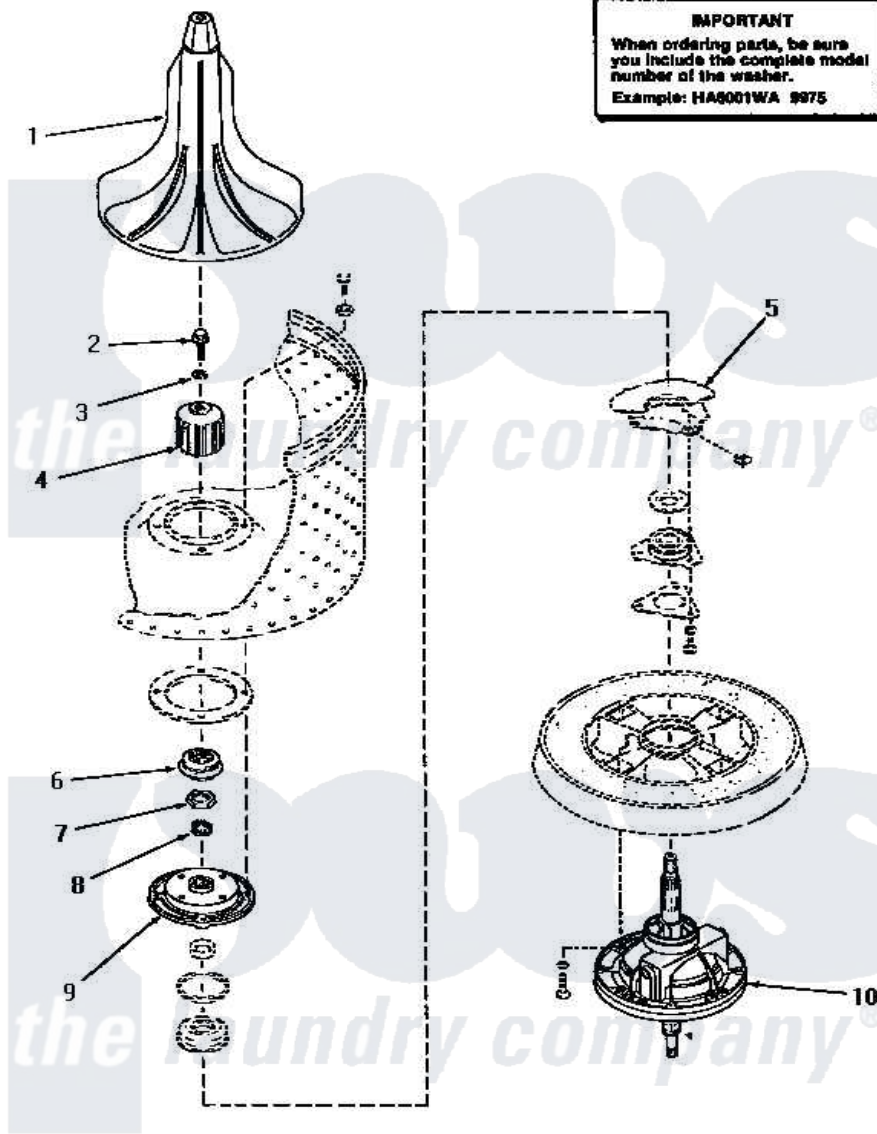

Amana HA4371 20 - SHORT POST DRIVE (ADDITION)

SHORT POST DRIVE

Amana [Residential Amana HA4371 Washer Parts](#) Parts Diagram 20 - SHORT POST DRIVE (ADDITION)
 Click on the part number to view part

Item	Original Part Number	Replaced By	Status	Part Description
1	30855	40000501W		Agitator, Flex Vane
2	30852			Screw, No.8-1/4 X 20 X 3/
3	30853		Not Available	SEAL
4	30071	R9900189		Kit, Drive Bell And Seal
5	Y00000000		Not Available	SEE NOTE OUTER TUB
6	30022		Not Available	ASSY,SEAL-HEAD xREPLACE
7	Y29220	40016301		Nut, Lock
8	29728	40008301		Insert, Spline
9	30034		Not Available	HUB ASSEMBLY
10	30848	33227P		Assembly- Tran
"	33227	33227P		Assembly- Tran