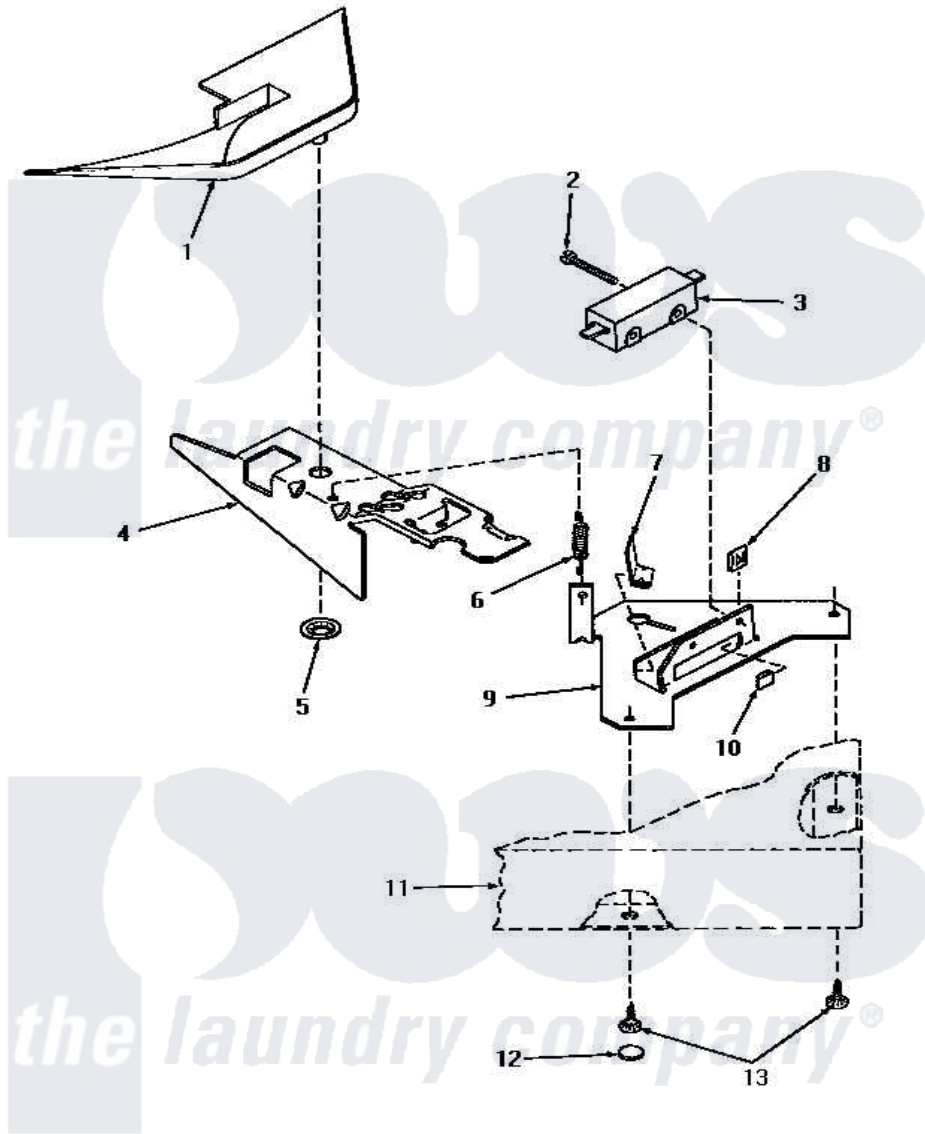

Amana HA4371 21 - SWITCH & BRACKET ASSY

SWITCH AND BRACKET ASSEMBLY

Amana [Residential Amana HA4371 Washer Parts](#) Parts Diagram 21 - SWITCH & BRACKET ASSY
 Click on the part number to view part

Item	Original Part Number	Replaced By	Status	Part Description
1	29042		Not Available	SHIELD, LID SWITCH
2	Q6516		Not Available	SCREW, 6-32 X 1 ROUND H
3	27249		Not Available	SWITCH
4	27602			Lever, Out-Of-Bal Switch
5	29043			Nut, Push
6	27603			Spring, Switch Lever
7	Y27837			Clip, Speed-"U" Type
8	27248		Not Available	NUT, SPEED U-TYPE
9	27250		Not Available	BRACKET, OUT-OF-BAL SWI
10	27610			Clip, U
11	Y00000000		Not Available	SEE NOTE CABINET TOP
12	28291		Not Available	WASHER
13	28193			Screw, 8-1/2 Tapping W/