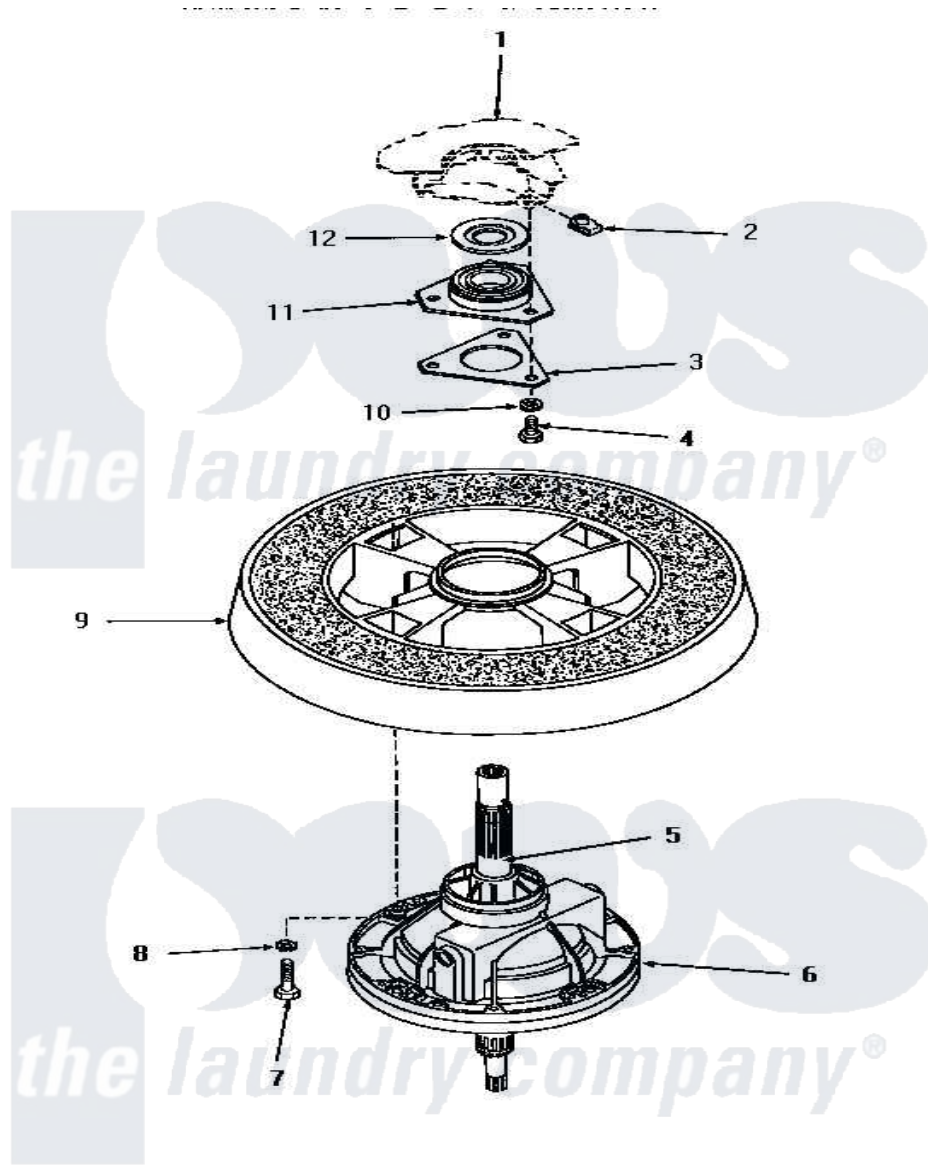

Amana HA4371 22 - TRANSMISSION ASSY & BALANCE RING

TRANSMISSION ASSEMBLY AND BALANCE RING

Amana [Residential Amana HA4371 Washer Parts](#) Parts Diagram 22 - TRANSMISSION ASSY & BALANCE RING
 Click on the part number to view part

Item	Original Part Number	Replaced By	Status	Part Description
1	Y00000000		Not Available	SEE NOTE OUTER TUB
2	27222			Nut, Retainer 5/16-18
3	27166		Not Available	WASHER, BEARING HOUSING
4	01355		Not Available	SCREW
5	27604P			Never-Seeze 1 Oz Tube
6	30946		Not Available	TRANSMISSION ASSEMBLY
7	27200		Not Available	CAP SCREW
8	02431			Lockwasher, 1/4 Ext Shk
9	Y29117		Not Available	ASSY, BALANCE RING-COMPL
10	04366			Lockwasher, 5/16intshkp
11	27182	40004201P		Main Bearing Assembly
12	27187			Flinger