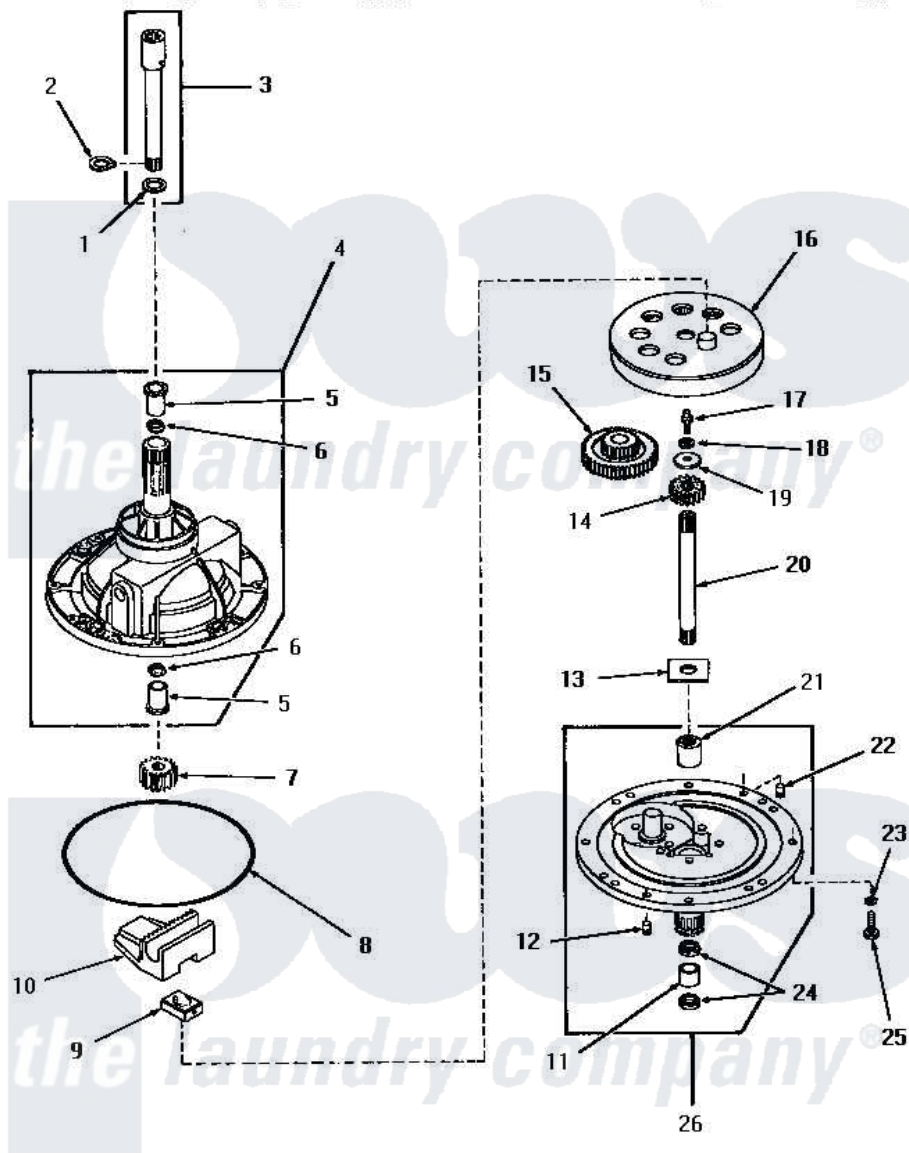

Amana HA4500 01 - 28430 TRANSMISSION ASSY COMPONENTS

COMPONENTS FOR 28430 TRANSMISSION ASSEMBLY

Amana [Residential Amana HA4500 Washer Parts](#) Parts Diagram 01 - 28430 TRANSMISSION ASSY COMPONENTS
 Click on the part number to view part

Item	Original Part Number	Replaced By	Status	Part Description
1	Y00000000		Not Available	SEE NOTE SHIM WASHER -- (SEE NOTE)
2	27197			Ring, Retaining
3	368P3			Kit, Coupling And Shaft
4	27191		Not Available	TRANSMISSION CASE ASSEMBLY
"	28435		Not Available	TRANSMISSION CASE ASSEMBLY
5	27021		Not Available	BEARING
6	Y28114	40042701		Seal- Oil
7	27003			Pinion, Agitator
8	27028			Gasket, Transmission Re
"	28434P		Not Available	LOCTITE
9	26493			Slide
10	Y27001	Y31526		Rack
11	27022			Bearing
12	27172			Pin, Dowel

13	27016		Washer
14	29156		Pinion, Input
15	27002		Gear, Reduction
16	26577		Assembly, Gear And Stud
17	27030	Not Available	SCREW, 1/4-20 SPECIAL
18	21456		Lockwasher, 1/4 Intshkp
19	26509	40041501	Washer
20	27081	27081P	Shaft Input Package
21	27026	Not Available	COVER TRANSMISSION
22	27172		Pin, Dowel
23	02431		Lockwasher, 1/4 Ext Shk
24	Y28114	40042701	Seal- Oil
25	20253		Screw, Cap-1/4-20 X 1"
26	27192	Not Available	TRANSMISSION COVER ASSEMBLY
NI	27243	27243P	Oil, CW Transmission F-