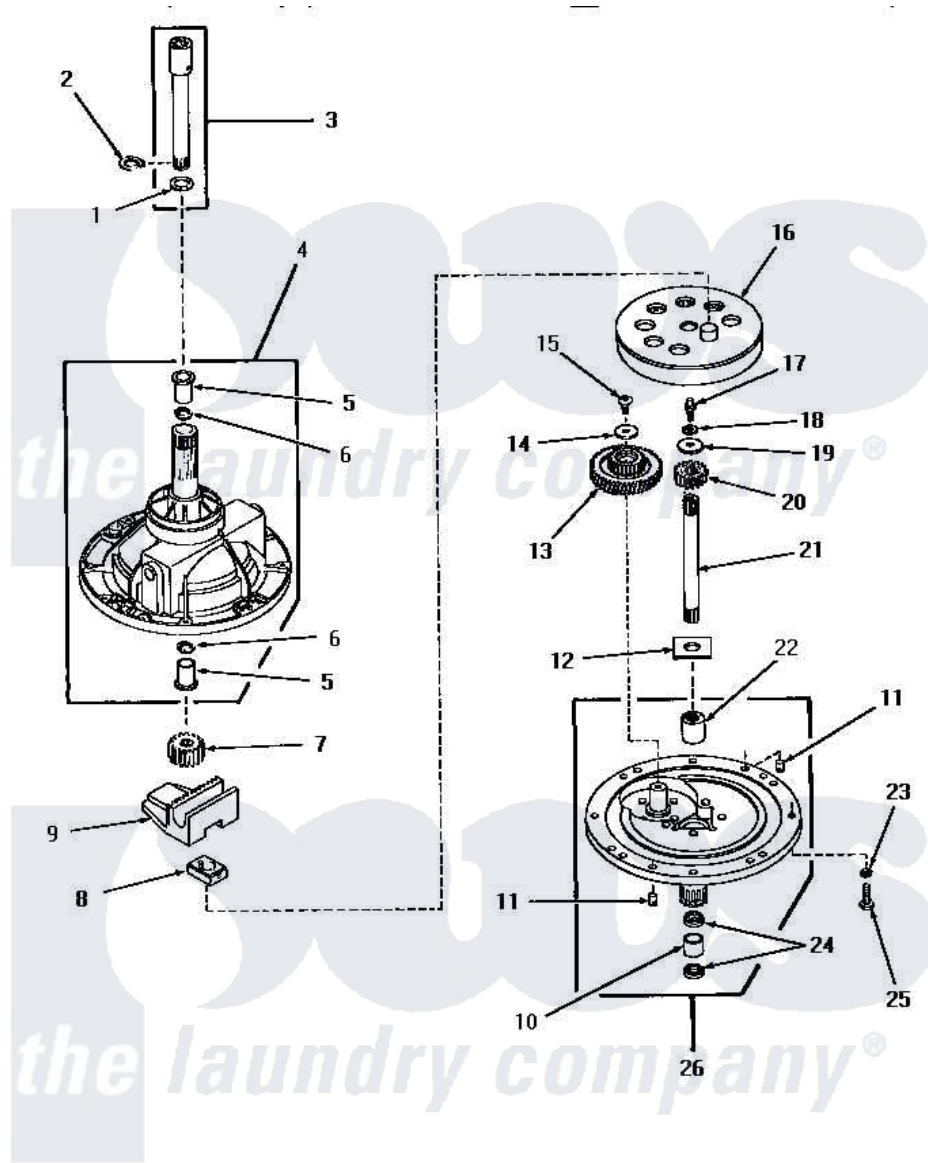

# Amana HA4500 02 - 30123 & 30946 TRANSMISSION ASSEMBLIES

## COMPONENTS FOR 30123 and 30946 TRANSMISSION ASSEMBLIES

Amana [Residential Amana HA4500 Washer Parts](#) Parts Diagram 02 - 30123 & 30946 TRANSMISSION ASSEMBLIES

[Click on the part number to view part](#)

Item	Original Part Number	Replaced By	Status	Part Description
1	Y00000000		Not Available	SEE NOTE SHIM WASHER -- (SEE NOTE)
2	<a href="#">27197</a>			Ring, Retaining
3	<a href="#">368P3</a>			Kit, Coupling And Shaft
4	28435		Not Available	TRANSMISSION CASE ASSEMBLY
5	27021		Not Available	BEARING
6	Y28114	<a href="#">40042701</a>		Seal- Oil
7	<a href="#">27003</a>			Pinion, Agitator
8	<a href="#">26493</a>			Slide
9	Y27001	<a href="#">Y31526</a>		Rack
10	<a href="#">27022</a>			Bearing
11	<a href="#">27172</a>			Pin, Dowel
12	<a href="#">27016</a>			Washer
13	<a href="#">29161</a>			Gear, Reduction
14	29260		Not Available	WASHER
15	<a href="#">29273</a>			Screw, 1/4-20 X 3/8

16	<a href="#">26577</a>		Assembly, Gear And Stud
17	27030	Not Available	SCREW, 1/4-20 SPECIAL
18	<a href="#">21456</a>		Lockwasher, 1/4 Intshkp
19	26509	<a href="#">40041501</a>	Washer
20	<a href="#">Y29160</a>		Pinion, Drive
21	27081	<a href="#">27081P</a>	Shaft Input Package
22	30893	<a href="#">WR2X4924</a>	Shim
23	<a href="#">02431</a>		Lockwasher, 1/4 Ext Shk
24	Y28114	<a href="#">40042701</a>	Seal- Oil
25	<a href="#">20253</a>		Screw, Cap-1/4-20 X 1"
26	30945	Not Available	ASSY, TRANSMISSION COVExREPLACE
NI	27243	<a href="#">27243P</a>	Oil, CW Transmission F-
"	28434P	Not Available	LOCTITE