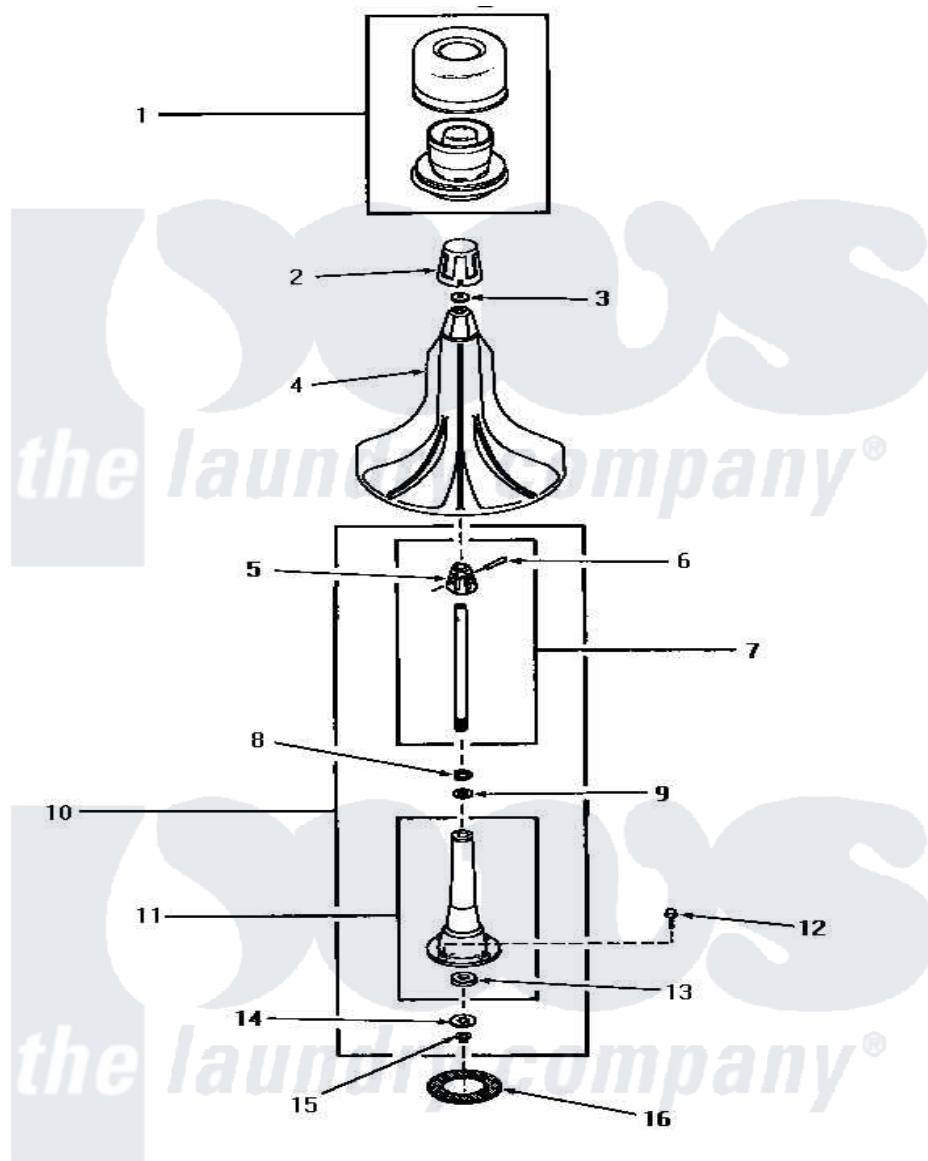

Amana HA4500 03 - AGITATOR & POST

AGITATOR AND POST

Amana [Residential Amana HA4500 Washer Parts](#) Parts Diagram 03 - AGITATOR & POST
 Click on the part number to view part

Item	Original Part Number	Replaced By	Status	Part Description
1	27707		Not Available	ASSY,DISPENSER-FABRIC
2	27138		Not Available	ASSY,AGITATOR CAP
3	27189			Washer, Agitator Cap
4	27120		Not Available	ASSY,AGITATOR
5	27174		Not Available	DRIVE BLOCK
6	20243			Pin, Taper
7	28091			Assembly, Agitator Shaft and Drive
8	20057	222T017P01		Washer FIB 21/32 ID X 1156 OD X 1/8
9	04704			Washer, .630id x 1.125od
10	28934		Not Available	AGITATOR POST ASSEMBLY
11	28933		Not Available	AGITATOR POST
12	27202	W10116787		Screw
13	10429		Not Available	WASHER,THRUST
14	27164			Washer, Spline
15	27197			Ring, Retaining