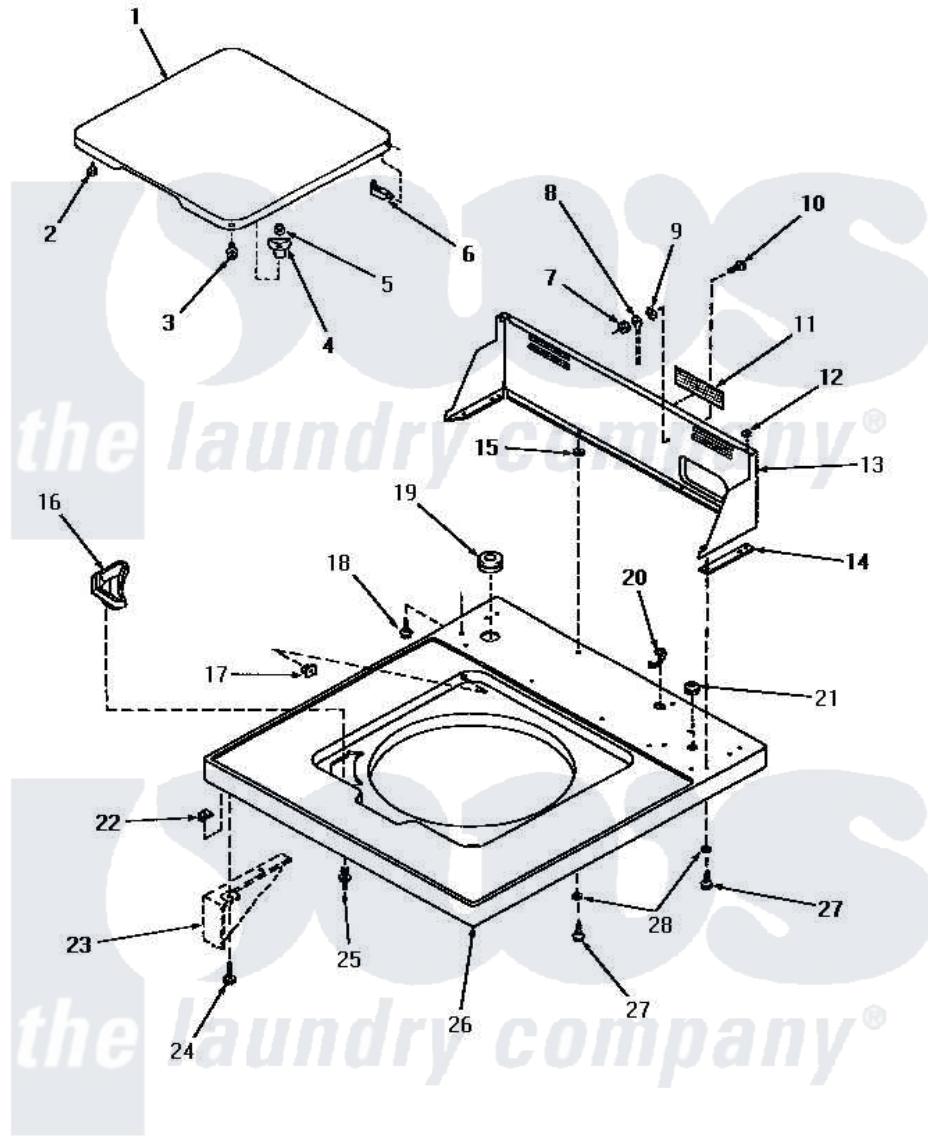

# Amana HA4500 05 - CABINET TOP, LOADING DOOR & CONTROL HOOD

## CABINET TOP, LOADING DOOR AND CONTROL HOOD

Amana [Residential Amana HA4500 Washer Parts](#) Parts Diagram 05 - CABINET TOP, LOADING DOOR & CONTROL HOOD

[Click on the part number to view part](#)

| Item | Original Part Number  | Replaced By              | Status        | Part Description   |
|------|-----------------------|--------------------------|---------------|--|
| "    | NOTE:                 |                          | Not Available | 2. SIPHON BREAK KIT MUST BE INSTALLED IN DRAIN HOSE IF THE DRAIN RECEPTACLE IS LOWER THAN THE CABINET TOP OF THE WASHER. |
| 1    | 27665W                |                          | Not Available | LOADING DOOR, WHITE  |
| "    | 27665A                |                          | Not Available | ASSY, LID  |
| "    | 27665K                |                          | Not Available | LOADING DOOR, COFFEE   |
| "    | 27665H                |                          | Not Available | LOADING DOOR, HARVEST GOLD   |
| "    | 27665L                |                          | Not Available | LOADING DOOR, ALMOND   |
| 2    | 21685                 | <a href="#">40038001</a> |               | Bumper   |
| 3    | 27203                 |                          | Not Available | ASSY,SCREW & WASHER  |
| 4    | <a href="#">27149</a> |                          |               | Catch, Lid Switch  |
| 5    | <a href="#">21752</a> |                          |               | Nut, 8-32 Hex Brilock  |
| 6    | 27626                 |                          | Not Available | HINGE,HIDDEN   |
| 7    | 03673                 |                          | Not Available | NUT  |