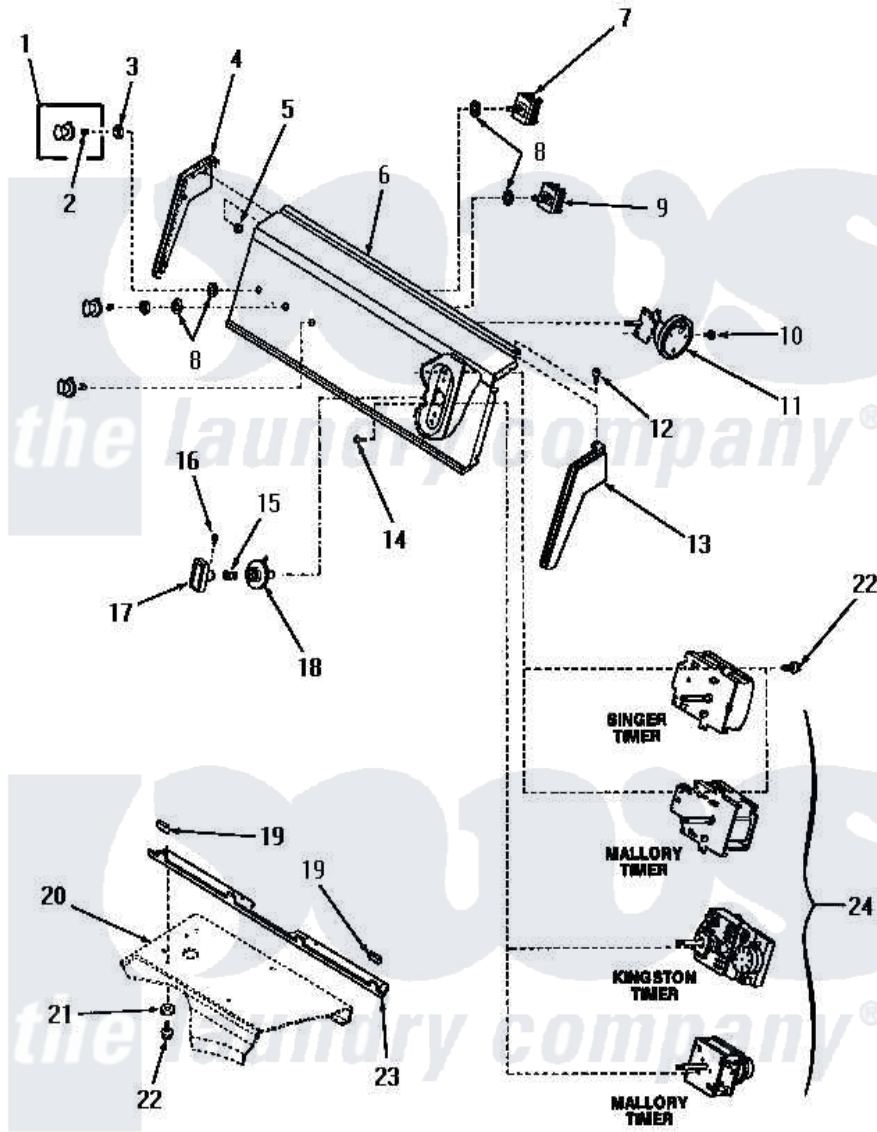

Amana HA4500 06 - CONTROL PANEL & CONTROLS

CONTROL PANEL AND CONTROLS

Amana [Residential Amana HA4500 Washer Parts](#) Parts Diagram 06 - CONTROL PANEL & CONTROLS
 Click on the part number to view part

Item	Original Part Number	Replaced By	Status	Part Description
"	NOTE:		Not Available	USE SHIM WASHER AS REQUIRED TO OBTAIN A MINIMUM OF .005 INCH TO A MAXIMUM OF .015 INCH CLEARANCE BETWEEN COUPLING AND FLANGED BEARING.
1	28124		Not Available	ASSY,KNOB-SWITCH
2	10519		Not Available	RETAINER
3	57584		Not Available	NUT
4	25124		Not Available	CONTROL HOOD END, LEFT
5	25126	5303284616		Clip
6	29194		Not Available	ASSY,CONTROL PANEL
7	21300		Not Available	SWITCH,TEMPERATURE
8	91176			Lockwasher, 3/8 Intshkp
10	23962	W10116760		Screw
11	27778			Switch, Pressure
12	25232		Not Available	SCREW,8AB-18X7/8 OVAL CONTROL HOOD END

13	25123		Not Available	CONTROL HOOD END, RIGHT
14	70212			Screw, 8-32 X 5/32 RD H
15	26319			Spring
16	26318			Screw, 8-32 X 1/4 Set S
17	28748		Not Available	TIMER KNOB
18	28287		Not Available	TIMER KNOB INDICATOR
19	24859		Not Available	SLEEVE,SUPPORT ANGLE
20	Y00000000		Not Available	SEE NOTE CABINET TOP
21	20493			Washer, 11/64 ID x 3/8 OD
22	23962	W10116760		Screw
23	23360		Not Available	ANGLE
24	28918		Not Available	TIMER,115/60-2 CYCLE